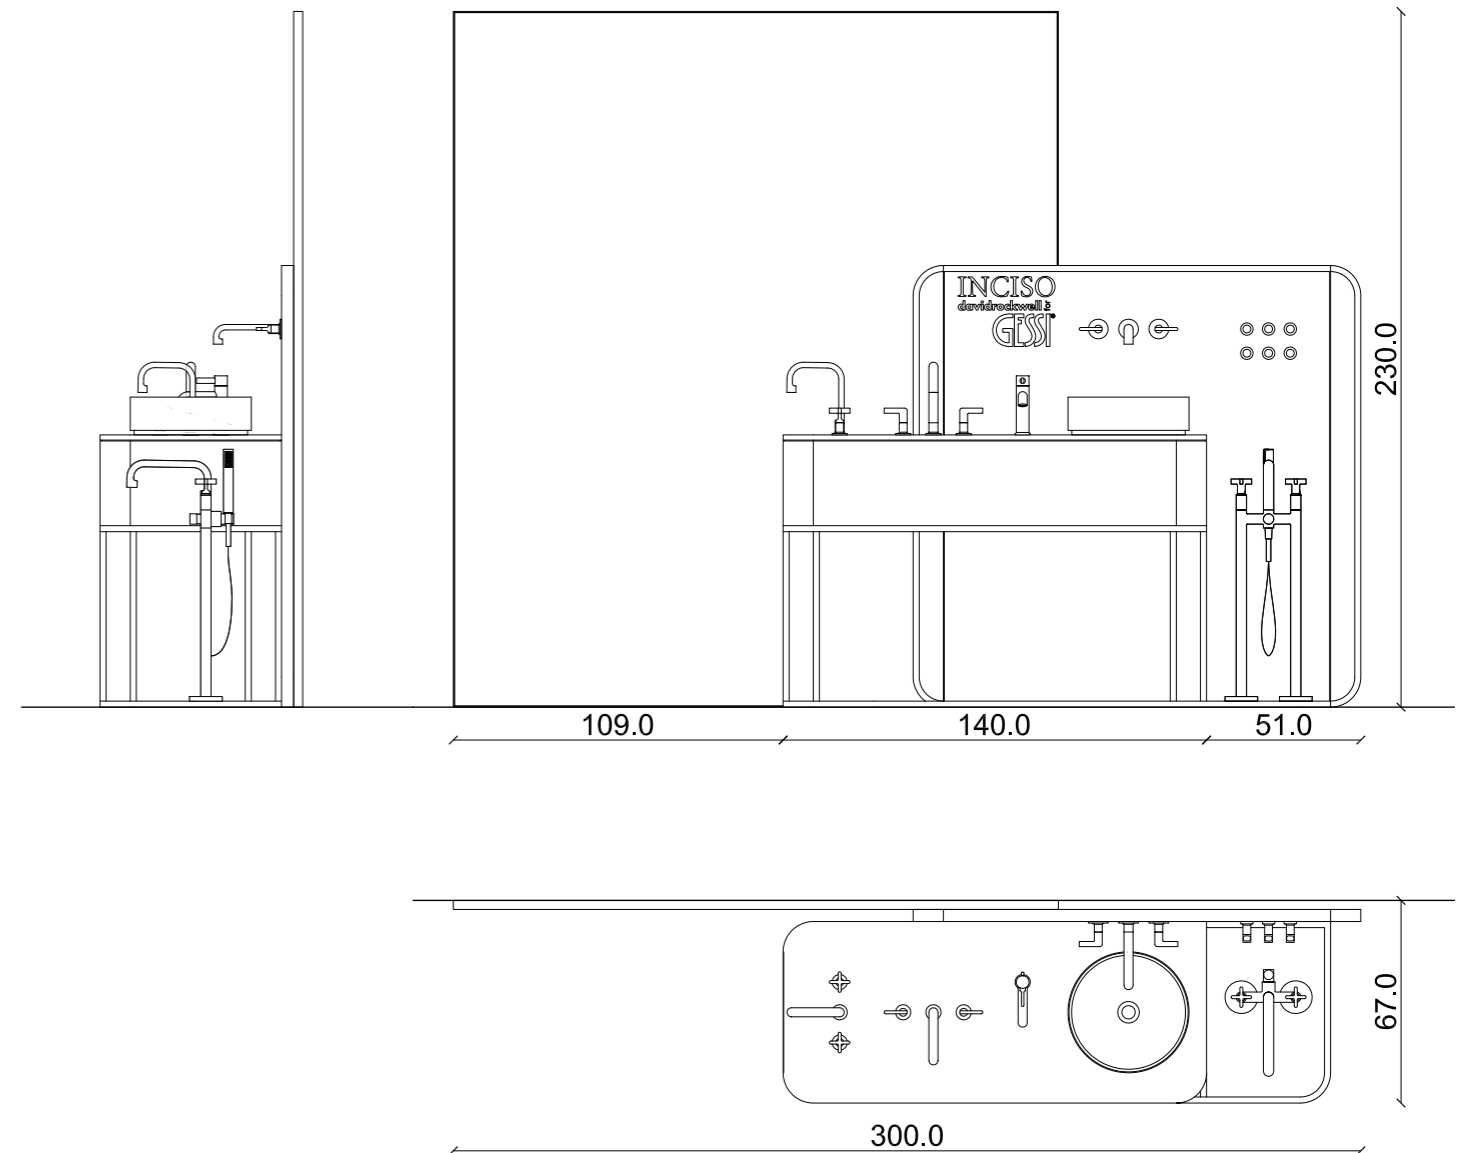

PF40261 Setting 2 with Wall Panel

RIASSUNTO/SUMMARY

PF40264 Wall Panel

+

PF40262 Teca

- EP58114#708_Copper Brushed PVD
- EP58001#299_Matte Black
- EP58014#187_Aged Bronz
- ES58090#707_Black Metal Brushed
- PF54601#239_Steel Brushed
- PF54599#239_Steel Brushed
- ES58128#713_Antique Brass
- PF58521#031_Chrome
- PF58521#149_Finox Brushed Nikel
- PF58521#706_Black Metal PVD
- PF58521#727_Brass Brushed PVD
- PF58521#246_Gold PVD
- PF58521#030_Copper PVD