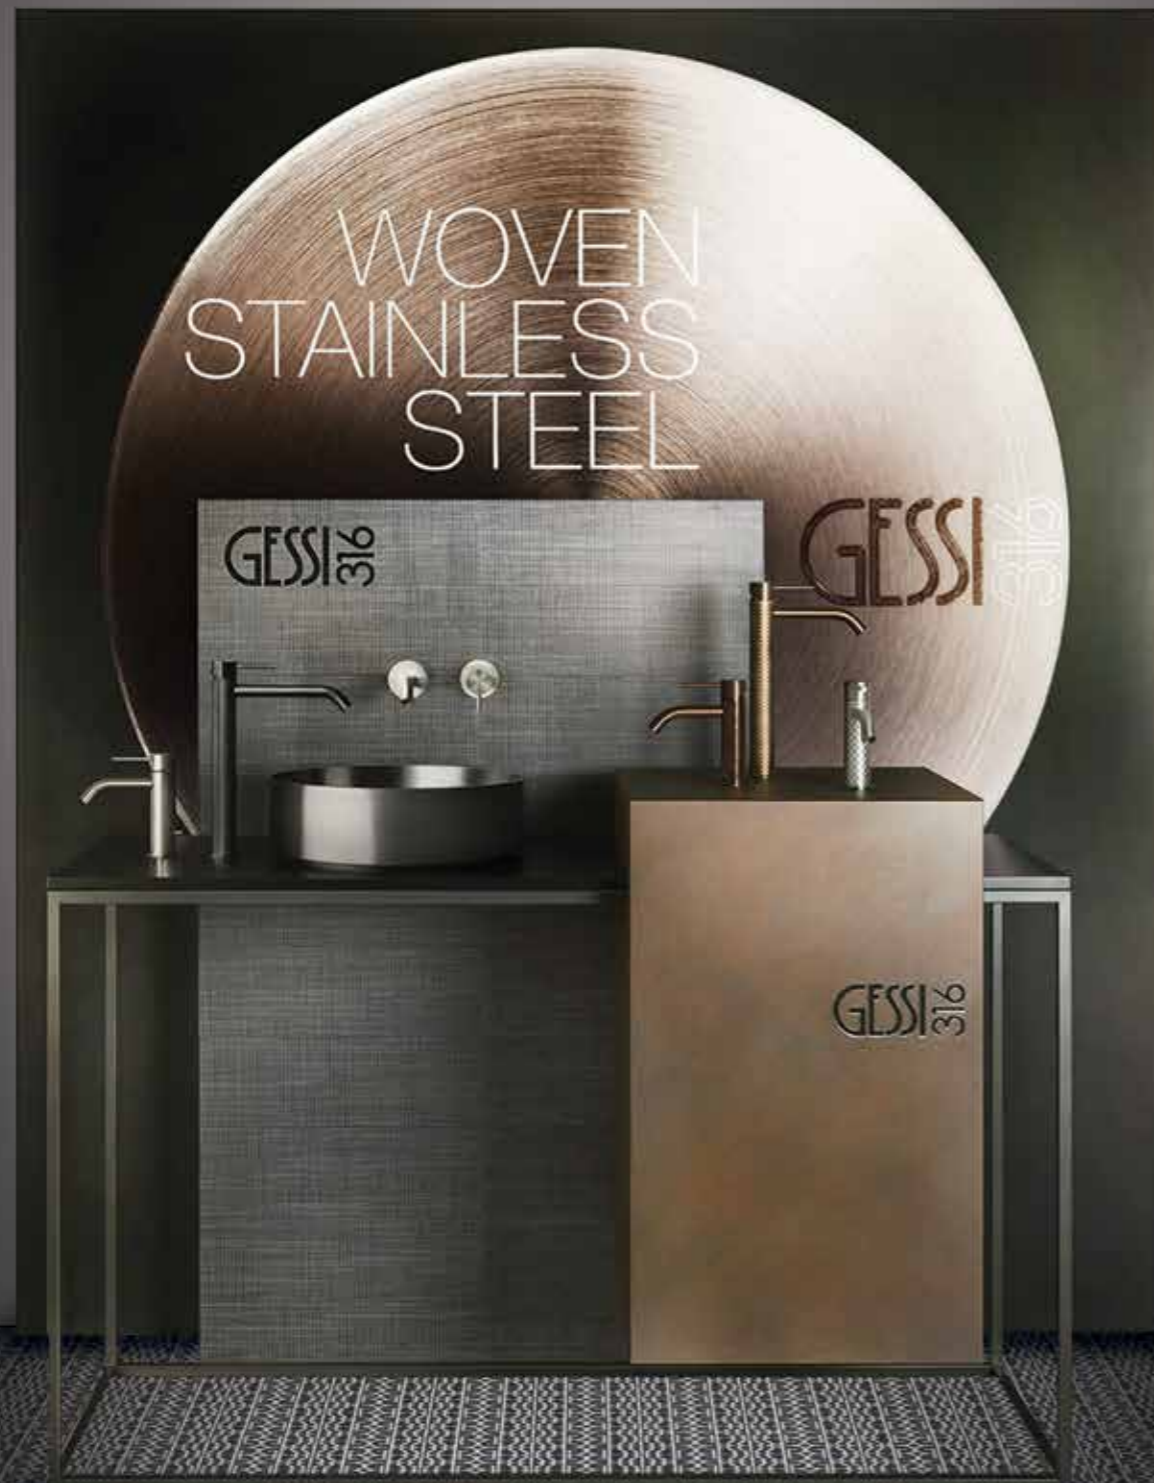

Setting 1 with Wall Panel

RIASSUNTO/SUMMARY

PF40233 Wall Panel

+

PF40231 Teca

- EP54001#239_ Steel Brushed
- EP54102#239_ Steel Brushed
- EP54206#726_Warm Steel Brushed
- EP54302#708_ Steel Brushed

- EP54406#707_ Black Metal Brushed
- ES54183#239_ Steel Brushed
- PF54601#239_ Steel Brushed
- PF54599#239_ Steel Brushed