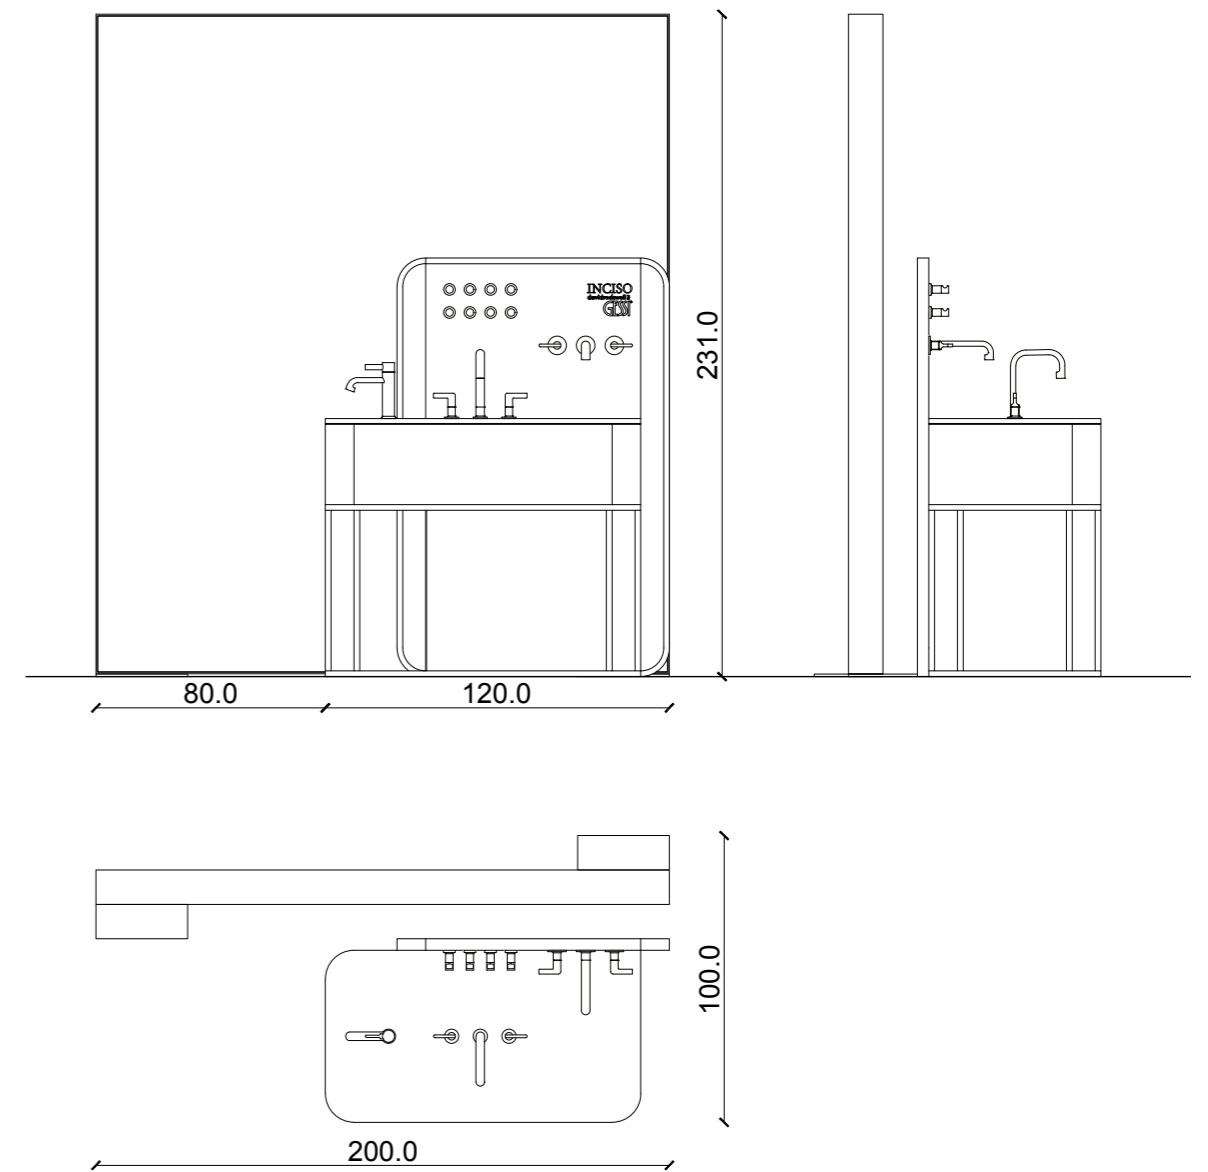

# INCISO

PF40263  
Light Panel

Dimension: 200x230xsp12cm

PF40263 Light Panel

PF40264  
Wall Panel

Dimension: 200x230xsp3cm

PF40264 Wall Panel

**PF40265 Setting 1 with Wall Panel**