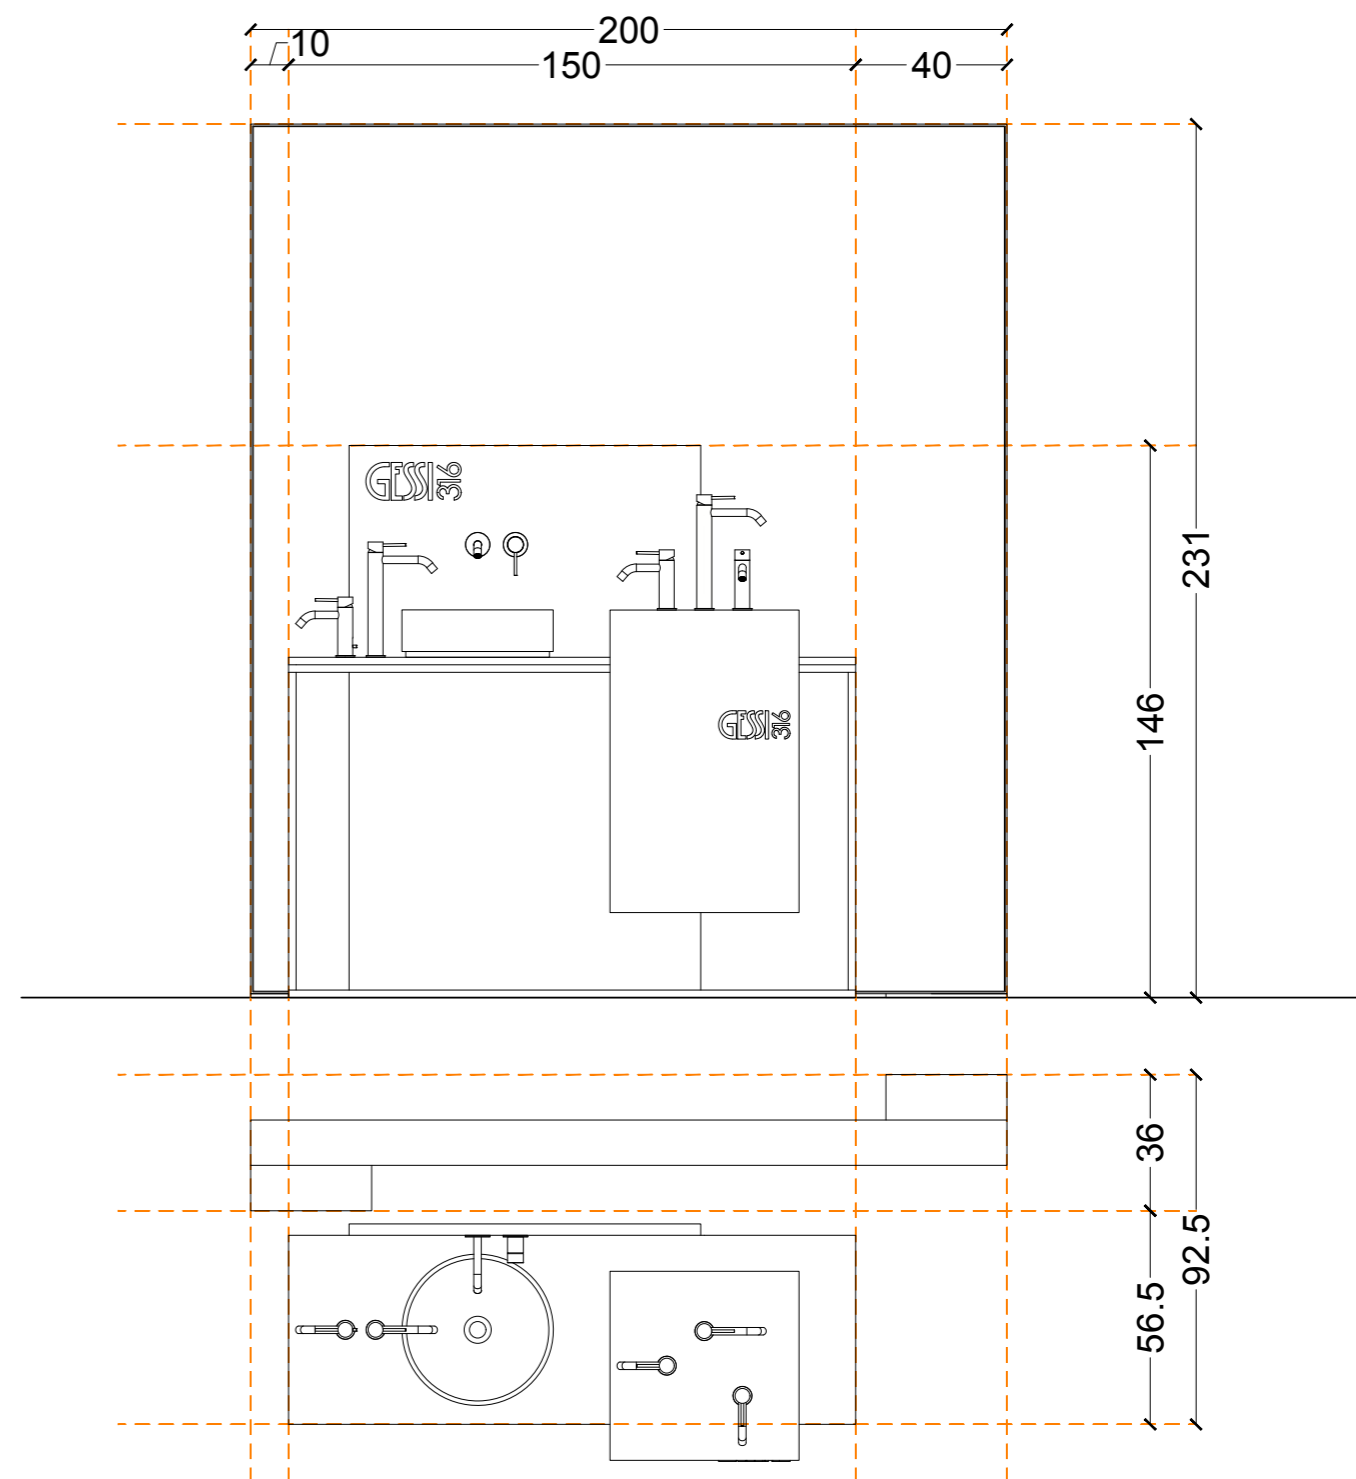

Dimension: 200x230xsp12cm

RIASSUNTO/SUMMARY

Dimension: 200x230xsp3cm

RIASSUNTO/SUMMARY

Dimension: 200x230xsp12cm

RIASSUNTO/SUMMARY

Dimension: 200x230xsp3cm

RIASSUNTO/SUMMARY

**Setting 1 with Light Panel**

RIASSUNTO/SUMMARY

**PF40232** Light Panel

+