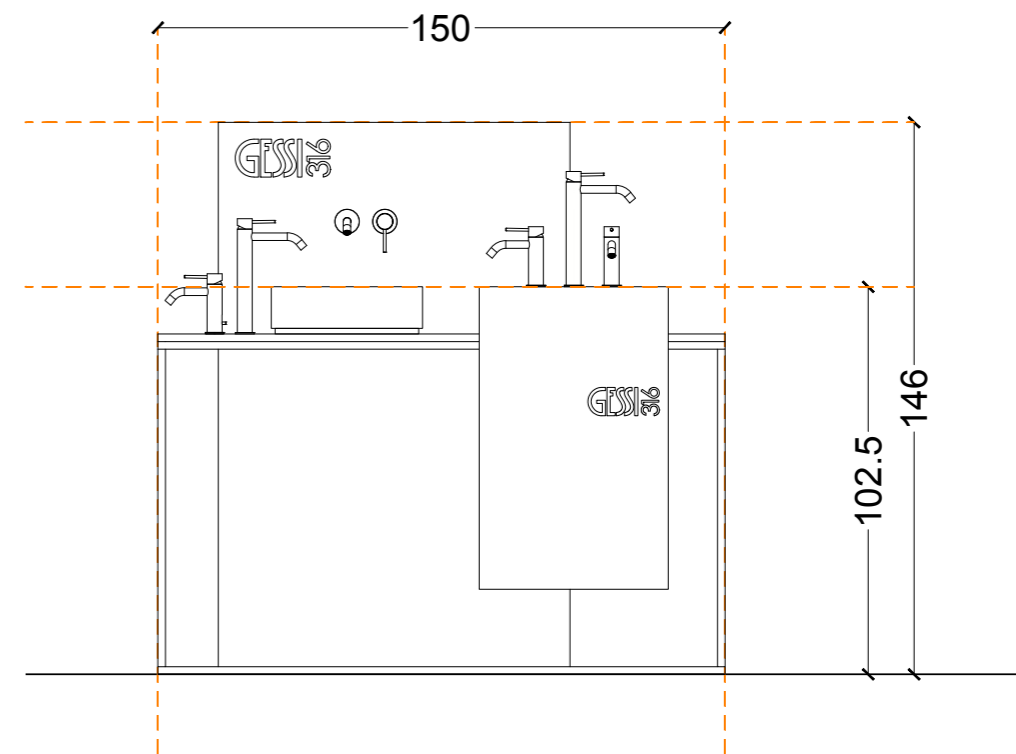

ES54183#239
steel brushed

PF40231 Teca

- EP54001#239_ Steel Brushed
- EP54102#239_ Steel Brushed
- EP54206#726_ Warm Steel Brushed
- EP54302#708_ Steel Brushed
- EP54406#707_ Black Metal Brushed
- ES54183#239_ Steel Brushed
- PF54601#239_ Steel Brushed
- PF54599#239_ Steel Brushed