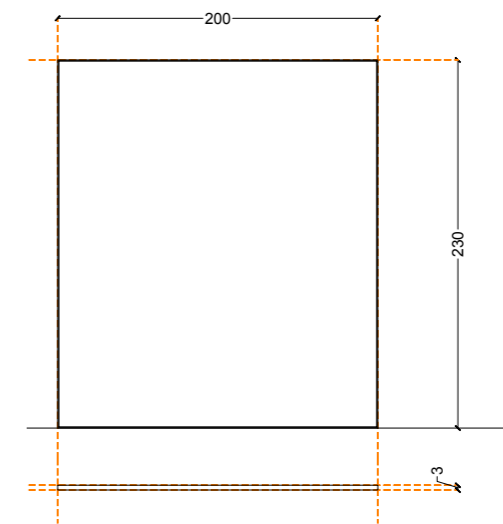

Dimension: 200x230xsp12cm

RIASSUNTO/SUMMARY

Dimension: 200x230xsp3cm

RIASSUNTO/SUMMARY

Dimension: 200x230xsp12cm

RIASSUNTO/SUMMARY

Dimension: 200x230xsp3cm

RIASSUNTO/SUMMARY

**Setting 1 with Light Panel**

RIASSUNTO/SUMMARY

**PF40232** Light Panel

+