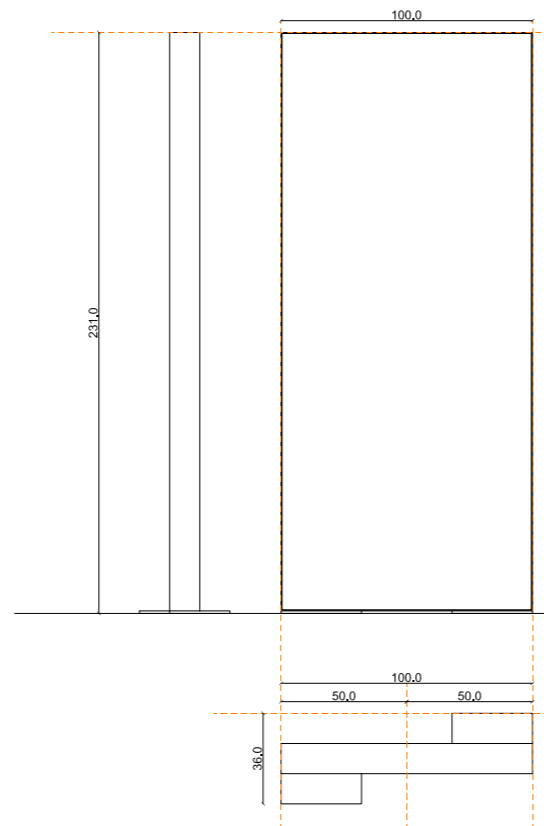

Dimension: 100x230xsp3cm

RIASSUNTO/SUMMARY