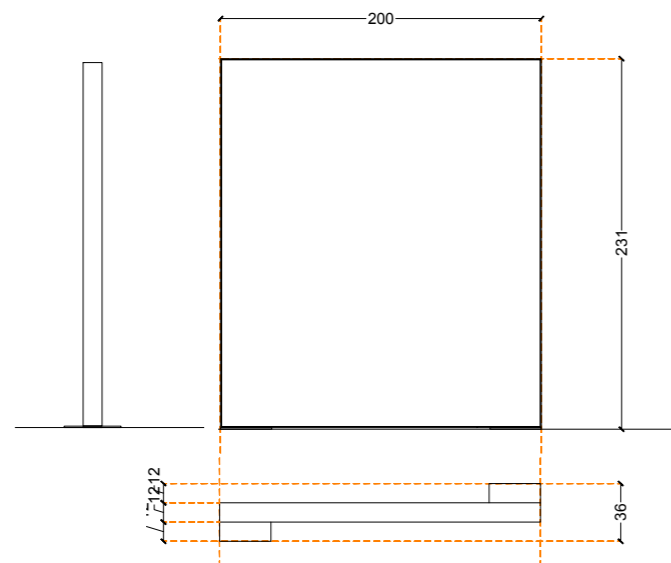

Dimension: 200x230xsp12cm

RIASSUNTO/SUMMARY

Dimension: 200x230xsp3cm

RIASSUNTO/SUMMARY

Dimension: 200x230xsp12cm

RIASSUNTO/SUMMARY

Dimension: 200x230xsp3cm

RIASSUNTO/SUMMARY

**Setting 1 with Light Panel**

RIASSUNTO/SUMMARY

**PF40232** Light Panel

+