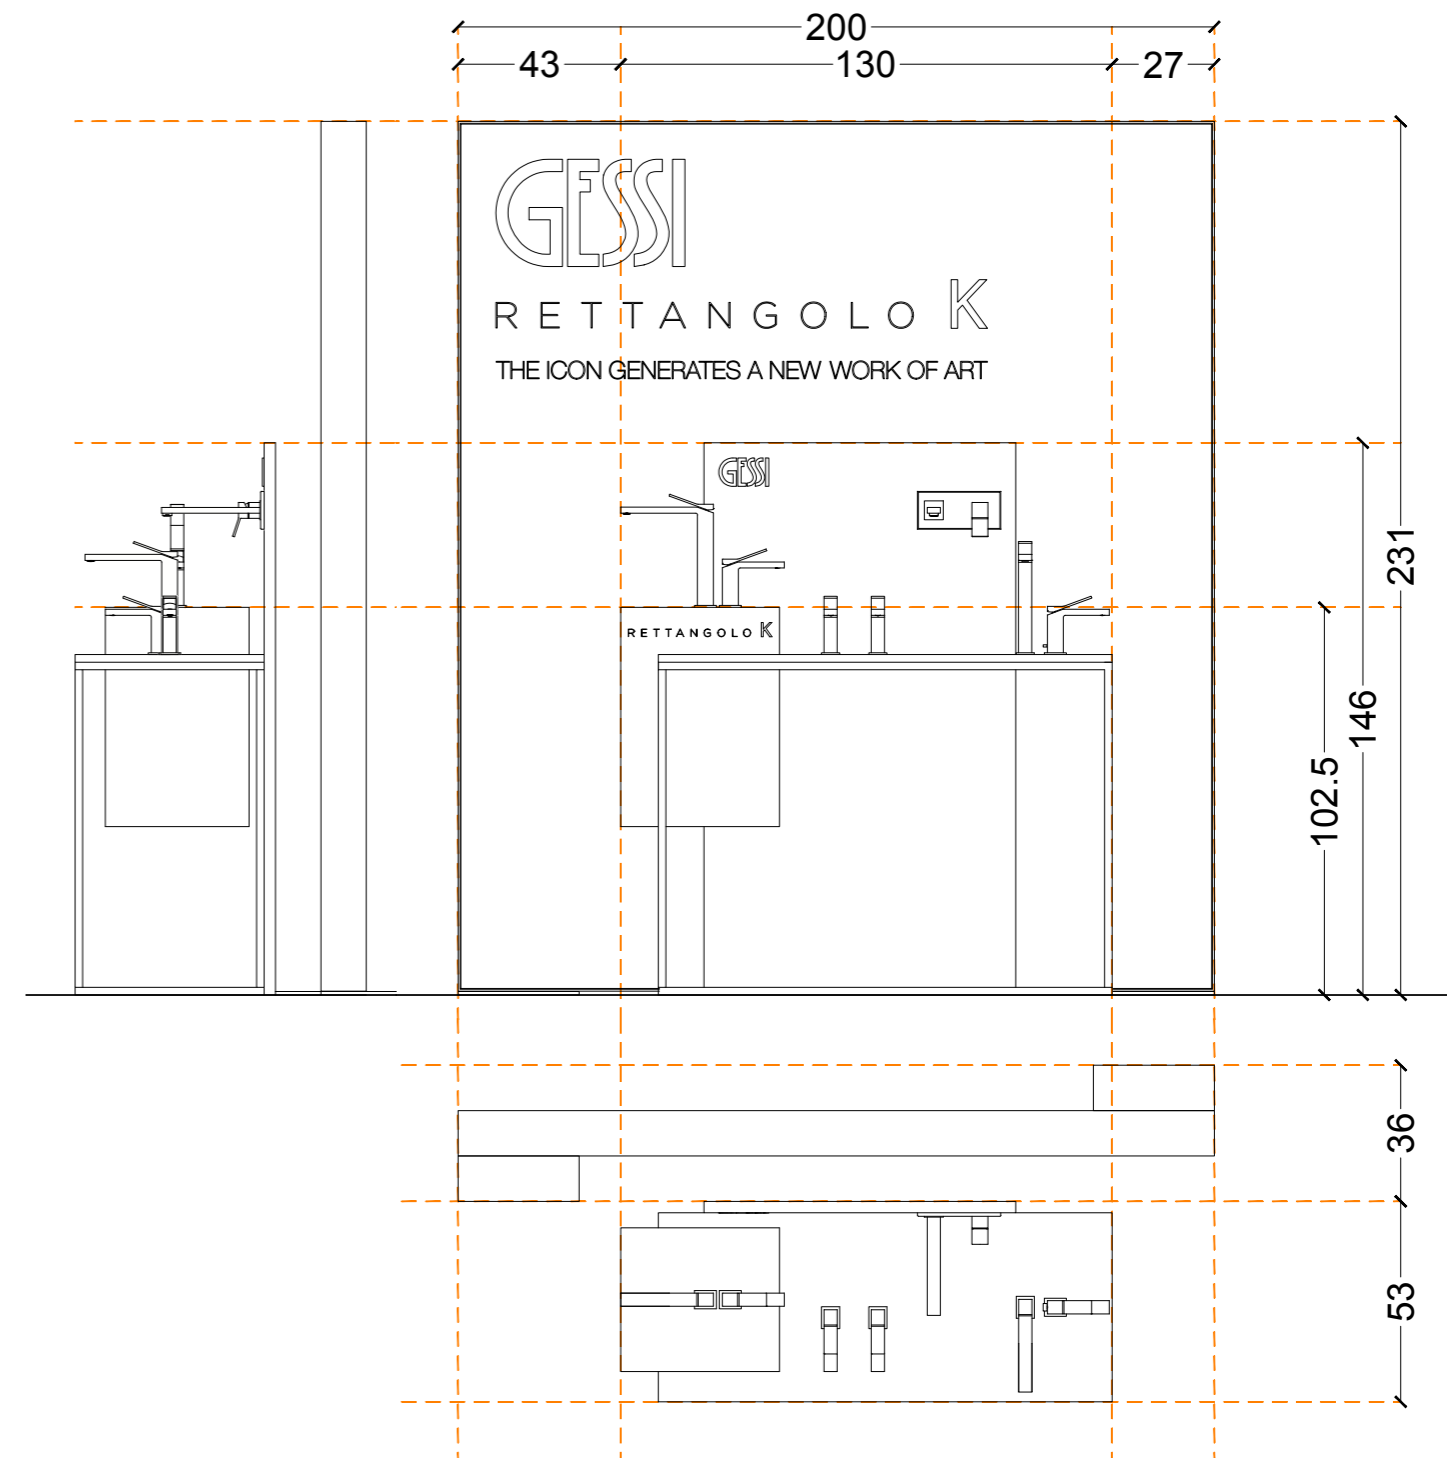

Setting 1 with Light Panel

RIASSUNTO/SUMMARY

PF40255 Light Panel

+

PF40254 Teca

- EP53004#708_Copper Brushed PVD
- EP53002#031_Chrome
- EP53002#706_Black Metal
- EP53002#707_Black Metal Brushed
- ES53090#030_Copper
- EP53004#299_Matte Black
- EP53001#149_Finox