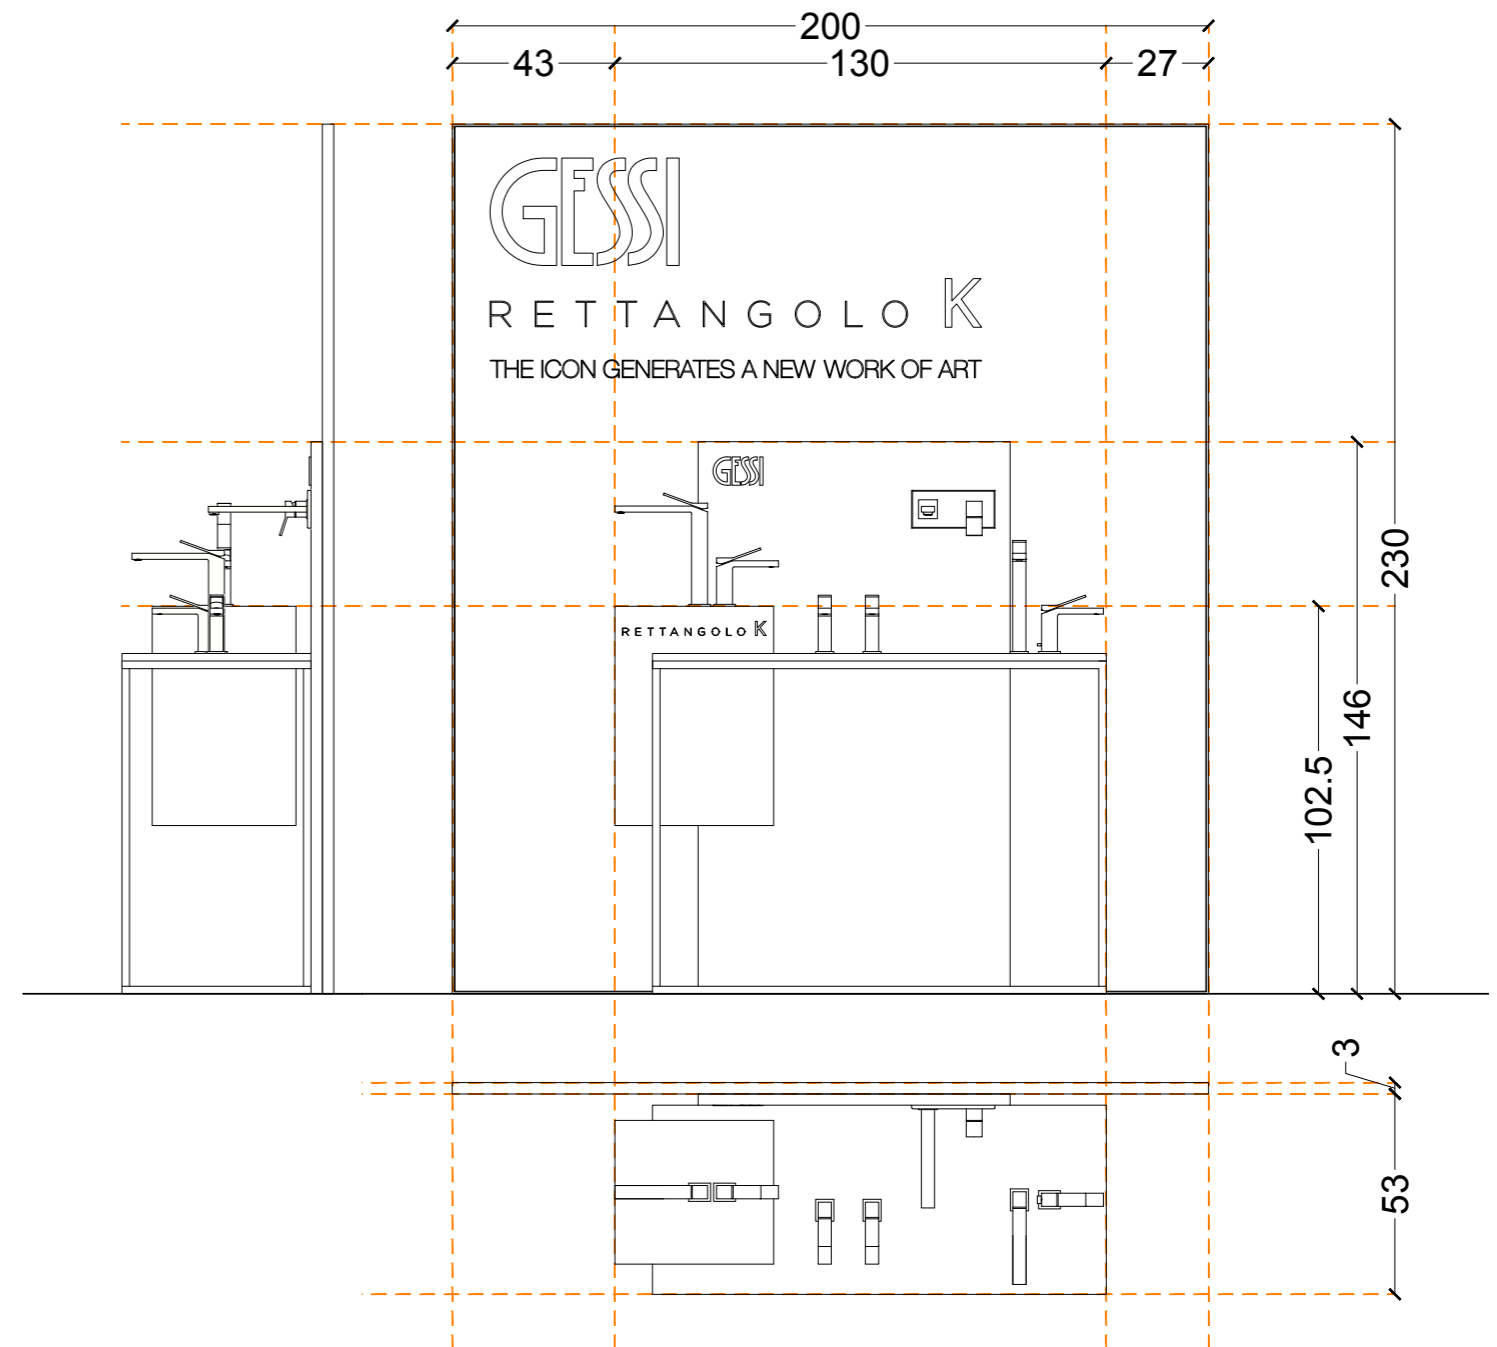

Setting 1 with Wall Panel

RIASSUNTO/SUMMARY

PF40256 Wall Panel

+

PF40254 Teca

- EP53004#708_Copper Brushed PVD
- EP53002#031_Chrome
- EP53002#706_Black Metal
- EP53002#707_Black Metal Brushed
- ES53090#030_Copper
- EP53004#299_Matte Black
- EP53001#149_Finox