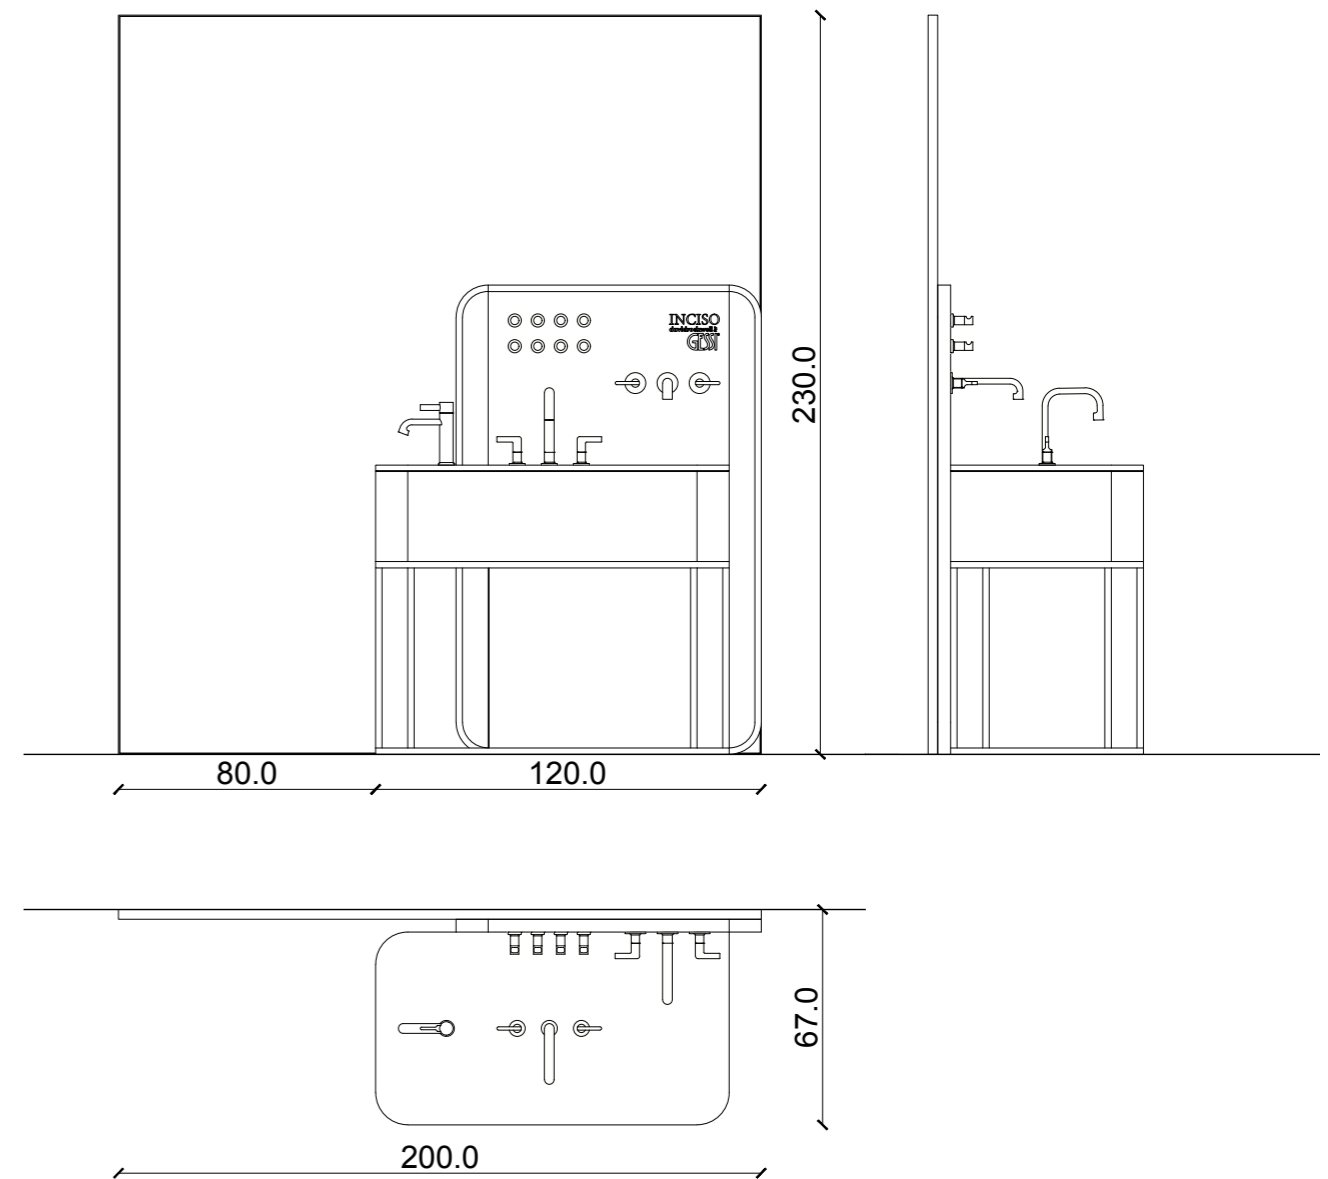

PF40265 Setting 1 with Wall Panel

RIASSUNTO/SUMMARY

PF40264 Wall Panel

+

PF40266 Teca

- EP58002#727_Brass Brushed PVD
- EP58014#187_Aged Bronz
- ES58090#707_Black Metal Brushed PVD
- PF58521#031_Chrome
- PF58521#149_Finox Brushed Nikel
- PF58521#299_Matte Black
- PF58521#706_Black Metal PVD
- PF58521#713_Antique Brass
- PF58521#708_Copper Brushed PVD
- PF58521#246_Gold PVD
- PF58521#030_Copper PVD