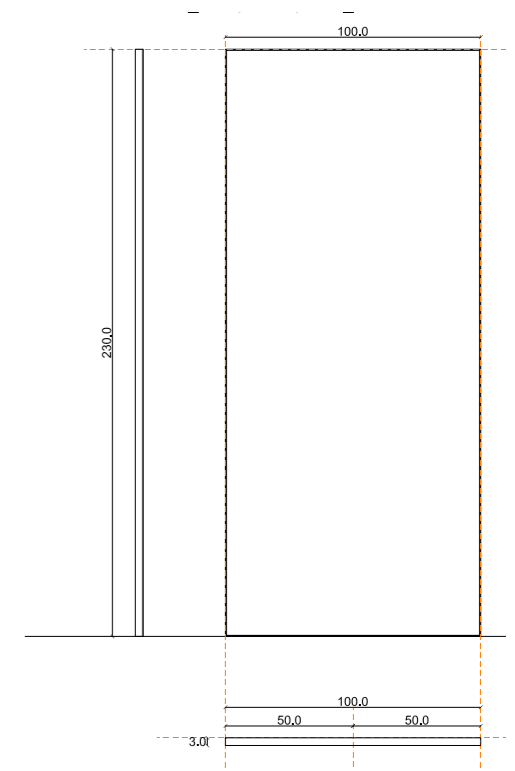

Dimension: 200x230xsp12cm

RIASSUNTO/SUMMARY

Dimension: 200x230xsp3cm

RIASSUNTO/SUMMARY

**Setting 1 with Light Panel**

RIASSUNTO/SUMMARY

**PF40232** Light Panel

+

Dimension: 100x230xsp12cm

RIASSUNTO/SUMMARY