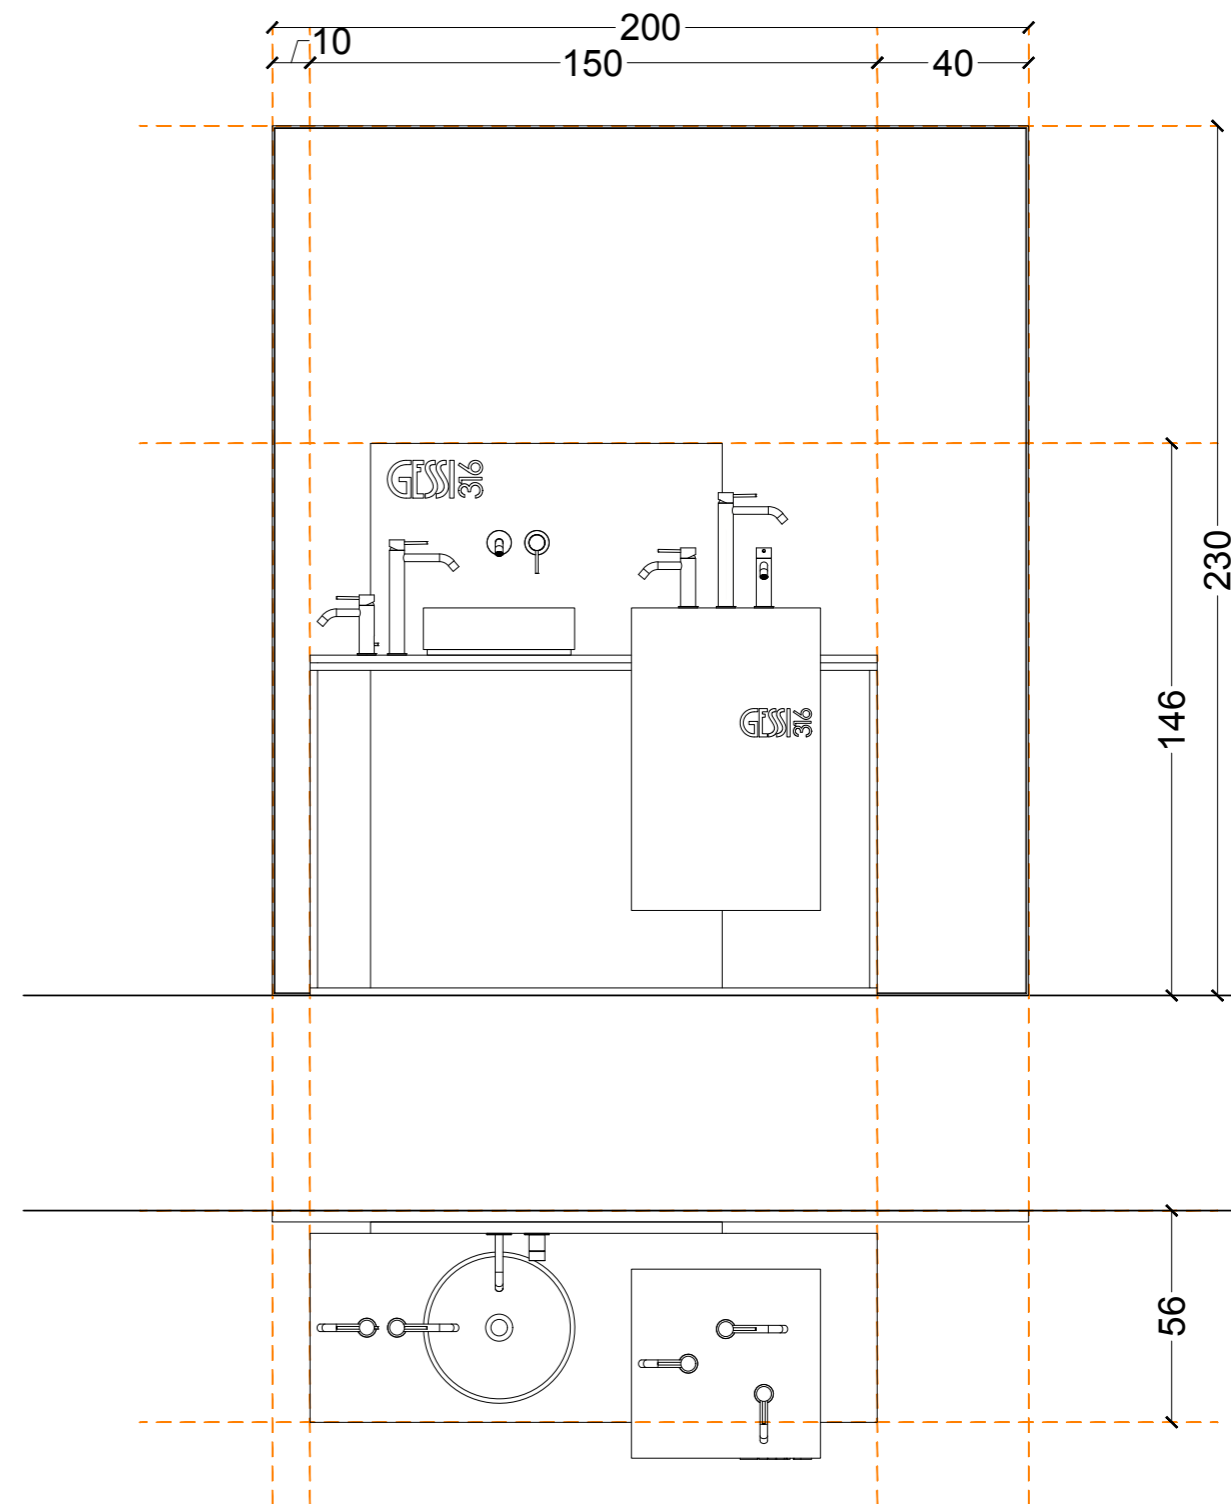

Setting 1 with Wall Panel

RIASSUNTO/SUMMARY

PF40233 Wall Panel

+

PF40231 Teca

- EP54001#239_ Steel Brushed
- EP54102#239_ Steel Brushed
- EP54206#726_Warm Steel Brushed
- EP54302#708_ Steel Brushed

- EP54406#707_ Black Metal Brushed
- ES54183#239_ Steel Brushed
- PF54601#239_ Steel Brushed
- PF54599#239_ Steel Brushed