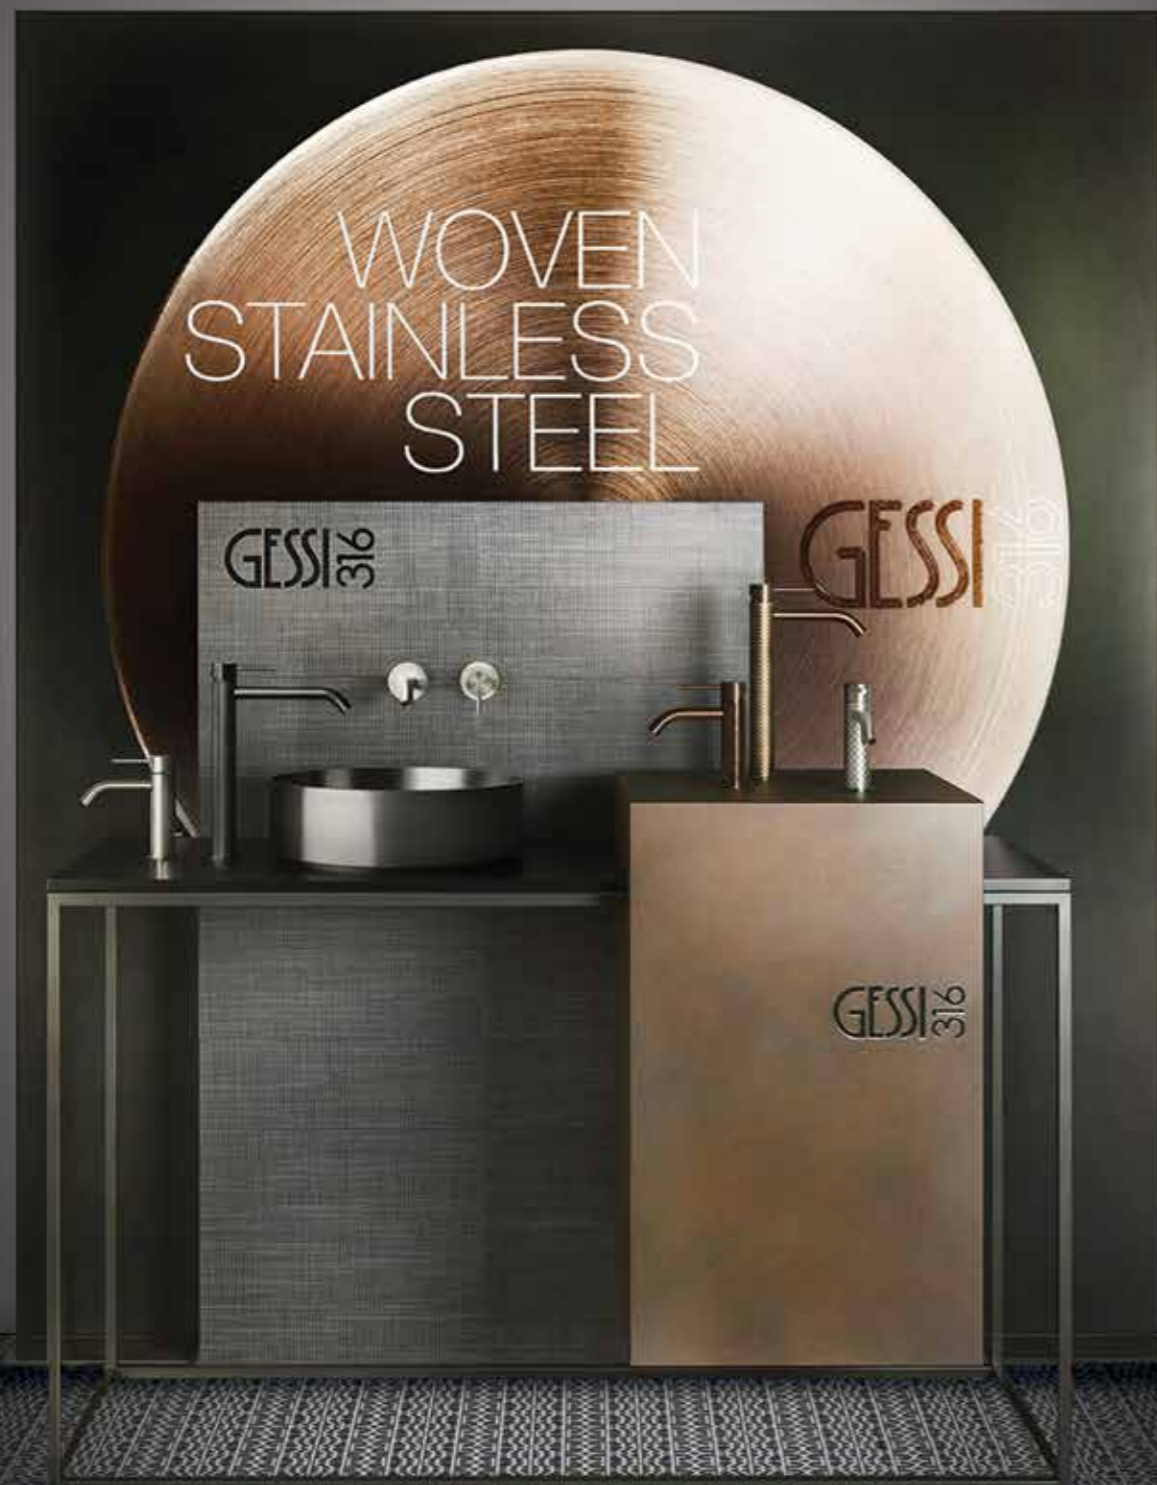

Dimension: 200x230xsp12cm

RIASSUNTO/SUMMARY

Dimension: 200x230xsp3cm

RIASSUNTO/SUMMARY

**Setting 1 with Light Panel**

RIASSUNTO/SUMMARY

**PF40232** Light Panel

+