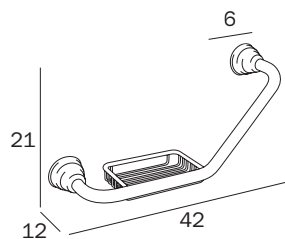

PORTATELI / BATH TOWEL HOLDER

A32680 ...
cm 56 x 9H x 25
●—● cm 50
● mm 12

FINITURE / FINISHES: ...

CR
CD
DR
BZ

MANIGLIONE CON CESTINO / GRAB-BAR WITH BASKET

A32920 ...
cm 42 x 21H x 12

FINITURE / FINISHES: ...