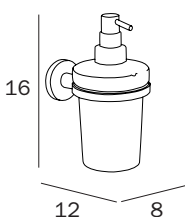

SPANDISAPONE A PARETE / WALL-MOUNTED SOAP DISPENSER

A24120 ... 03
cm 8 x 16H x 12

FINITURE / FINISHES: ...

CR
UJM
NE
AC
CF
CG
DR
OR
OS
BZ

0,25 Lt.