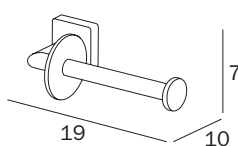

PORTAROTOLO / PAPER HOLDER

A30250 CR
cm 19 x 7H x 10
● mm 16

FINITURE / FINISHES: ...
CR

NEW