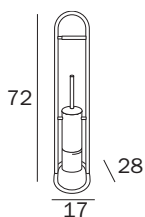

PIANTANA / STAND

A05850 CR
 cm 55 x 96H x 28

FINITURE / FINISHES: ...
 CR

4 portasalviette
 4 towel holders

PIANTANA / STAND

A23240 CR
 cm 17 x 72H x 28

FINITURE / FINISHES: ...
 CR

PIANTANA / STAND