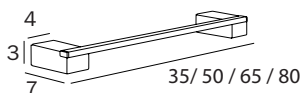

FINITURE / FINISHES

CR_cromato / chrome-plated
NE_nero opaco / mat black

PORTASALVIETTE / TOWEL HOLDER

A5518A ...
cm 35 x 3H x 7
●—● cm 30
■ mm 16x8

A5518B ...
cm 50 x 3H x 7
●—● cm 46
■ mm 16x8

A5518C ...
cm 65 x 3H x 7
●—● cm 60
■ mm 16x8

A5518D ...
cm 80 x 3H x 7
●—● cm 76
■ mm 16x8

FINITURE / FINISHES: ...

CR
NE

NEW **click**