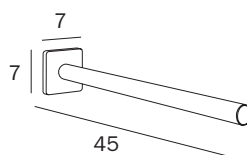

FINITURE / FINISHES: ...
 CR

NEW

PORTASALVIETTE DOPPIO / DOUBLE TOWEL HOLDER

A3019C CR
 cm 66 x 4,5H x 13
 ●—● cm 60
 ● mm 16

FINITURE / FINISHES: ...
 CR

NEW

PORTASALVIETTE / TOWEL HOLDER

A3015A CR
 cm 7 x 7H x 45
 ● mm 16