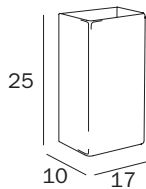

GETTACARTA / WASTE BASKET

AV4010 AL
 cm 22 x 34H x 22

FINITURE / FINISHES: ...

AL

base antiscivolo

anti-slip base

10 Lt.

**GETTACARTA DA PARETE / WALL-MOUNTED WASTE BASKET**