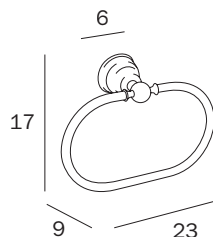

PORTASALVIETTE AD ANELLO / RING TOWEL HOLDER

A32160 ...
cm 23 x 17H x 9
● mm 12

FINITURE / FINISHES: ...

CR
CD
DR
BZ