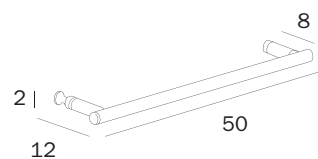

A04160 CR
cm 22 x 16H x 3
● mm 16

FINITURE / FINISHES: ...
CR

PORTASALVIETTE A RIPIANI / SHELVED TOWEL HOLDER

A0467N CR
cm 16 x 26H x 12

FINITURE / FINISHES: ...
CR

PORTASALVIETTE PER PARETE DOCCIA /
TOWEL HOLDER FOR SHOWER ENCLOSURE