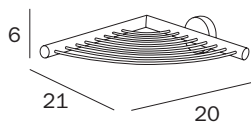

MENSOLA / SHELF

A1031A CR
cm 20 x 6H x 21

FINITURE / FINISHES: ...
CR