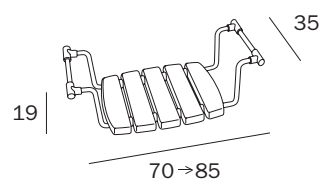

SEDILE ESTENSIBILE PER VASCA / EXTENSIBLE BATHTUB SEAT

A0438A WW

cm min 70 → 85 x 19H x 35

FINITURE / FINISHES: ...
WW

1.300N