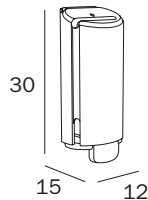

SPANDISAPONE A PARETE / WALL-MOUNTED SOAP DISPENSER

AV4670 AL
cm 12 x 30H x 15

FINITURE / FINISHES: ...
AL

alluminio anodizzato
anodised aluminium

1 Lt.