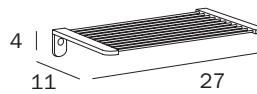

MENSOLA / SHELF

A1351A CR
cm 27 x 4H x 11

FINITURE / FINISHES: ...
CR