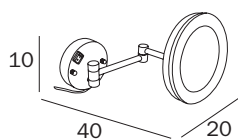

DA PARETE CON LUCE / WALL-MOUNTED WITH LIGHTING