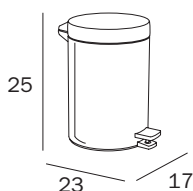

GETTACARTA A PARETE CON COPERCHIO / WALL-MOUNTED DUSTBIN WITH COVER

AV602S AL
 cm 17 x 25H x 23

FINITURE / FINISHES: ...

AL

secchiello interno in
PF nero

black Pf inner bin

3 Lt.

**GETTACARTA CON COPERCHIO E PEDALE BASE ANTISCIVOLO /
DUSTBIN WITH COVER AND PEDAL WITH ANTISLIP BASE**