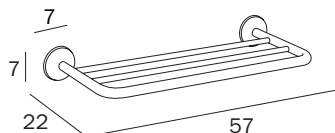

PORTATELI / BATH TOWEL RACK**A04680 CR**

cm 57 x 7H x 22

- cm 50
- mm 20

FINITURE / FINISHES: ...
CR

PORTATELI CON PORTASALVIETTE / BATH TOWEL RACK WITH TOWEL HOLDER**A0468C CR**

cm 57 x 13H x 26

- cm 50
- mm 20