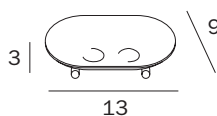

PORTASAPONE A PARETE / WALL-MOUNTED SOAP HOLDER

A0411A CR
 cm 13 x 7H x 11

FINITURE / FINISHES: ...
 CR

bacinella in ottone
 brass dish

PORTASAPONE DA APPOGGIO / FREE-STANDING SOAP HOLDER

A04090 CR
 cm 13 x 3H x 9