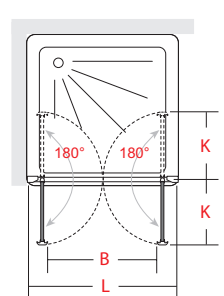

L	Cod.	B	K	KG
72 - 76 cm	B5061	59	29	26
77 - 81 cm	B5062	64	32	28
87 - 91 cm	B5064	74	37	32
97 - 101 cm	B5066	84	42	36