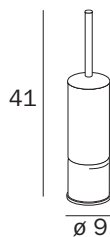

FINITURE / FINISHES: ...
CR