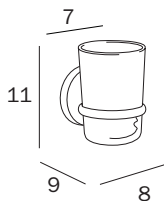

A23110 CR 03

cm 14 x 7H x 14

FINITURE / FINISHES: ...
 CR

PORTASAPONE DA APPOGGIO / TABLE SOAP HOLDER

A05090 CR
cm 9 x 4H x 7

FINITURE / FINISHES: ...
CR

PORTABICCHIERE A PARETE / WALL-MOUNTED TUMBLER HOLDER