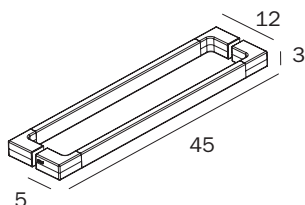

PORTASALVIETTE INTERNO ED ESTERNO PER PARETE DOCCIA /
INTERNAL AND EXTERNAL TOWEL HOLDER FOR SHOWER ENCLOSURE

A3395J CR

cm 45 x 3H x 12

●—● cm 42

■ mm 28x14

FINITURE / FINISHES: ...

CR