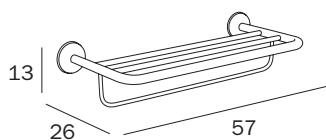

PORTATELI CON PORTASALVIETTE / BATH TOWEL RACK WITH TOWEL HOLDER

A0468C CR
cm 57 x 13H x 26
●—● cm 50
● mm 3,5

FINITURE / FINISHES: ...
CR