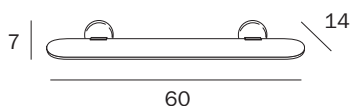

MENSOLA / SHELF

A23070 CR 01
cm 60 x 7H x 14

FINITURE / FINISHES: ...
CR