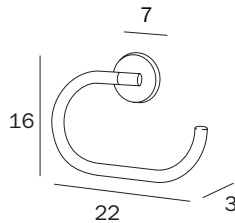

A0494D CR
 cm 87 x 7H x 8
 ●—● cm 80
 ● mm 20

FINITURE / FINISHES: ...

CR

PORTASALVIETTE / TOWEL HOLDER

A0415A CR
cm 45 x 7H x 7
● mm 25

FINITURE / FINISHES: ...
CR

PORTASALVIETTE AD ANELLO / RING TOWEL HOLDER