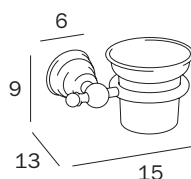

PORTABICCHIERE A PARETE / WALL-MOUNTED TUMBLER HOLDER

A32100 ... Z1
A32100 BZ O7
cm 15 x 9H x 13

FINITURE / FINISHES: ...

CR
CD
DR