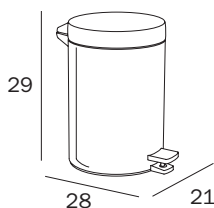

**GETTACARTA CON COPERCHIO E PEDALE BASE ANTISCIVOLO /
DUSTBIN WITH COVER AND PEDAL WITH ANTISLIP BASE**

AV4025 ...
cm 21 x 29H x 28

FINITURE / FINISHES: ...

AL

NE

5 Lt.