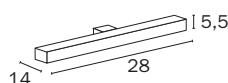

cod.	Herz	Watt	Volt
AV0L2B CR	50	6	230
V501110 CR			
AV0L2B AA	50	6	230
V501110 SA