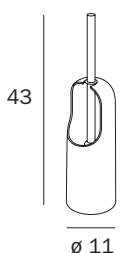

PORTASCOPINO A TERRA / FREE-STANDING TOILET BRUSH HOLDER

A07140 WW
cm 11x 43H x 11

FINITURE / FINISHES: ...
CR

bacinella in
prolipropilene (PP) da
appoggio

dish in polypropylene
(PP) free-standing