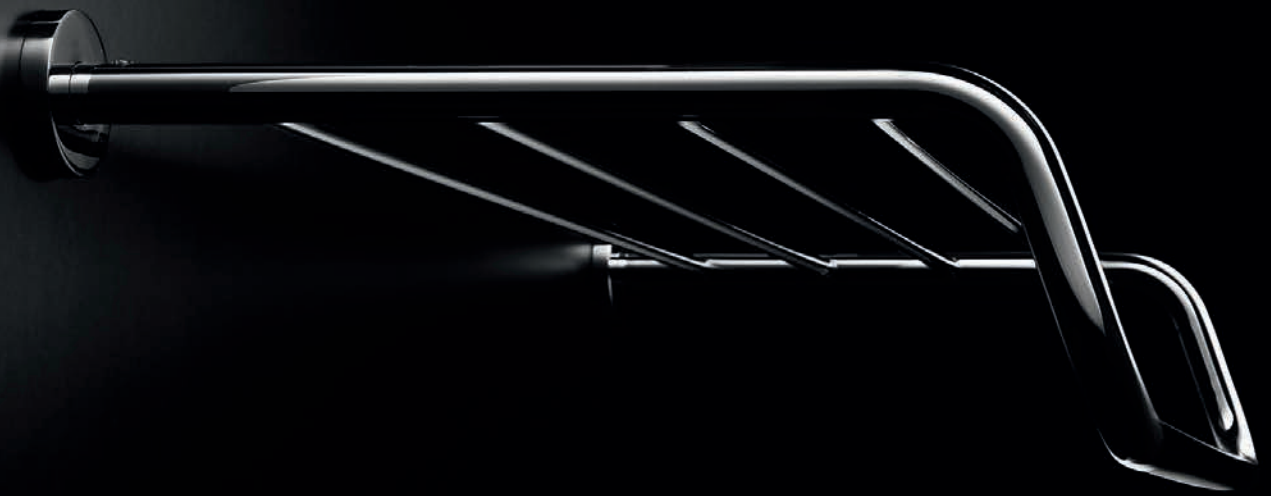

Finiture
Finishings