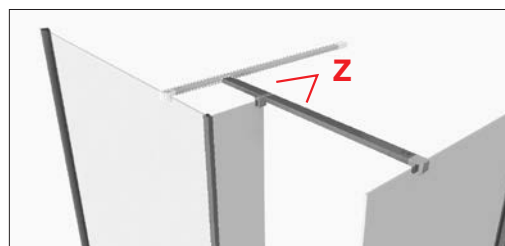

B0076 B CR
Cromato
Chrome-plated

Staffa di rinforzo regolabile
per 3 pareti, installazione
reversibile.

L max 120 cm
X 70 cm

Adjustable reinforcement
bracket for 3 panels,
reversible installation.