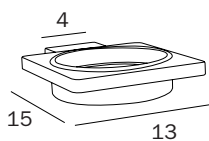

SUPPORTO A PARETE / WALL-MOUNTED SUPPORT

A5510N ...
cm 13 x 4H x 15
mm 40x20

FINITURE / FINISHES: ...

CR
NE

NEW

click