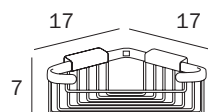

ANGOLARE / CORNER

A0449H CR
cm 17 x 7H x 17

FINITURE / FINISHES: ...

CR