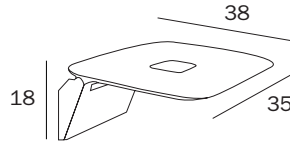

CW_cromato - bianco soft touch /
chrome-plated - white soft touch

SEDILE RIBALTABILE PER DOCCIA / FOLDING SHOWER SEAT

AV036B WZ

cm 35 x 18H x 38

FINITURE / FINISHES: ...
WZ

1.600N

SEDILE RIBALTABILE PER DOCCIA / FOLDING SHOWER SEAT