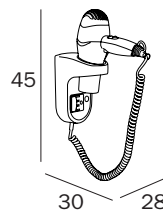

ASCIUGACAPELLI / HAIRDRYER

AV054Y SN
cm 28 x 45H x 30
Volt 220-240
Watt 1500/1800
dB(A): 76
MC/H: 72

FINITURE / FINISHES: ...

SN

termostato di
sicurezza

safety thermostat