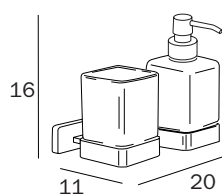

PORTABICCHIERE E SPANDISAPONE A PARETE /
WALL-MOUNTED TUMBLER AND SOAP DISPENSER

A1810D ... 21
cm 20 x 16H x 11

FINITURE / FINISHES: ...

CR
WM
NE
AC
CF
CG
DR
OR
OS
BZ