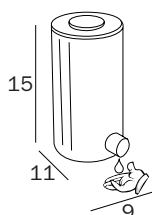

SPANDISAPONE A PARETE / WALL-MOUNTED SOAP DISPENSER

AV567A CR
cm 9 x 15H x 11

FINITURE / FINISHES: ...

CR

0,5 Lt.