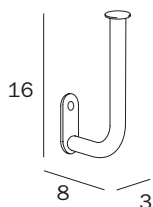

cm 19 x 4H x 19

FINITURE / FINISHES: ...

CR

PORTAROTOLO / PAPER HOLDER

A1325A CR
cm 16 x 7H x 9
● mm 16

A1325D CR
cm 16 x 7H x 9
● mm 16

FINITURE / FINISHES: ...
CR

PORTAROTOLO DI SCORTA / SPARE ROLL HOLDER