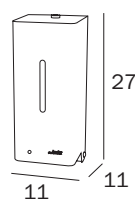

SPANDISAPONE A PARETE ELETTRONICO PER SAPONE LIQUIDO / ELECTRONIC WALL-MOUNTED SOAP DISPENSER FOR LIQUID SOAP

AV467B AL
cm 11 x 27H x 11

FINITURE / FINISHES: ...

AL

alimentato a batteria
battery powered

NEW

0,85 Lt.