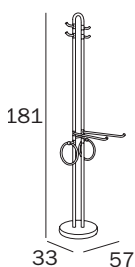

FINITURE / FINISHES: ...
CR

4 portasalviette e 4
appendiabiti
4 towel holders and 4
clothes hangers