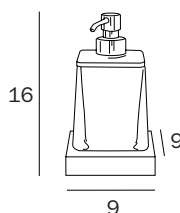

SPANDISAPONE DA APPOGGIO / TABLETOP SOAP DISPENSER

A2012Z ... 03
A2012Z ... 21
cm 9 x 16H x 9

FINITURE / FINISHES: ...

CR
AC

0,25 Lt.