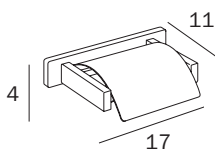

CR
WM
NE
AC
CF
CG
DR
OR
OS
BZ

PORTAROTOLO CON COPERCHIO / PAPER HOLDER WITH COVER

A18260 ...
cm 15 x 10H x 6

FINITURE / FINISHES: ...

CR
WM
NE
AC
CF
CG
DR
OR
OS
BZ

PORTAROTOLO CON COPERCHIO / PAPER HOLDER WITH COVER