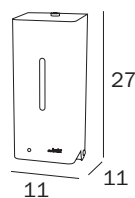

SPANDISAPONE A PARETE ELETTRONICO PER SAPONE A SCHIUMA / ELECTRONIC WALL-MOUNTED SOAP DISPENSER FOR FOAM SOAP

AV467C AL
cm 11 x 27H x 11

FINITURE / FINISHES: ...

AL

alimentato a batteria
battery powered

NEW

0,85 Lt.