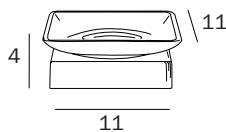

FINITURE/FINISHES

NC_nero opaco - cromato /
mat black - chrome-plated
21_vetro satinato / satined glass
03_vetro extrachiaro trasparente /
extra clear transparent glass

SPANDISAPONE DA APPOGGIO, CON CONTENITORE IN VETRO SATINATO, EROGATORE IN OTTONE CROMATO / WALL-MOUNTED SOAP DISPENSER WITH SATINED GLASS CONTAINER AND CHROME-PLATED BRASS PUMP

FINITURE / FINISHES: ...

VB
VN

0,6 Lt.

PORTASAPONE A PARETE / WALL-MOUNTED SOAP HOLDER

A20110 ... 21
cm 14 x 4H x 13

FINITURE / FINISHES: ...

CR
AC

click

PORTASAPONE DA APPOGGIO / TABLETOP SOAP HOLDER

A2011Z ... 03
cm 11 x 4H x 11

FINITURE / FINISHES: ...

CR
AC

PORTABICCHIERE A PARETE / WALL-MOUNTED TUMBLER

FINITURE / FINISHES: ...

CR
AC

click