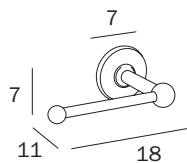

PORTAROTOLO / PAPER HOLDER

A25250 CR

cm 18 x 7H x 11

- mm 12

FINITURE / FINISHES: ...
CR