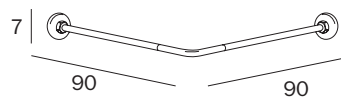

A0148M CR
cm 90 x 7H x 90
● cm $\varnothing$ 2

FINITURE / FINISHES: ...
CR

composto da 2
attacchi a parete
e 3 tubo

with 2 wall fixtures
and 3 tube

TUBO PER DOCCIA IN OTTONE AD ANGOLO NON ESTENSIBILE /
BRASS SHOWER ROD FOR CORNER NOT EXTENSIBLE