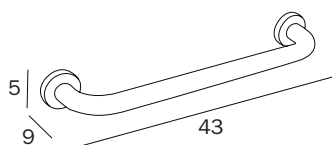

AL
NS

PORTAROTOLO CON COPERCHIO / PAPER HOLDER WITH COVER

A60260 ...
cm 15 x 15H x 7

FINITURE / FINISHES: ...

AL
NS

MANIGLIONE / GRAB-BAR

A6090M ...
cm 43 x 5H x 9
● —● 38 cm
● mm 25

FINITURE / FINISHES: ...