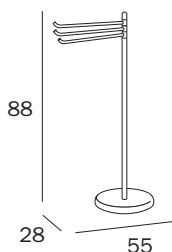

FINITURE / FINISHES: ...
CR

3 portasalviette
3 towel holders