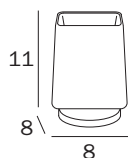

BICCHIERE / TUMBLER

R1510B002
cm 8 x 11H x 8

vetro satinato
per art. A1510N

satined glass
for art. A1510N