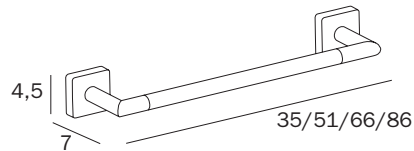

NEW

PORTASALVIETTE / TOWEL HOLDER

A3018E CR
 cm 35 x 4,5H x 7
 ●—● cm 30
 ● mm 16

A3018B CR
 cm 51 x 4,5H x 7
 ●—● cm 45
 ● mm 16

A3018C CR
 cm 66 x 4,5H x 7
 ●—● cm 60
 ● mm 16

A3018D CR
 cm 86 x 4,5H x 7
 ●—● cm 80
 ● mm 16