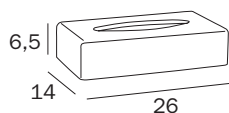

PORTAKLEENEX DA INCASSO / BUILT IN KLEENEX DISPENSER**A0525C AL**

cm 29 x 16H x 6

FINITURE / FINISHES: ...

AL

**PORTAKLEENEX DA APPOGGIO O DA PARETE /
TABLETOP OR WALL MOUNTED KLEENEX DISPENSER****AV0710 ...**