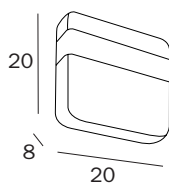

cod.	Herz	Watt	Volt
AVOL2G AL	50-60	15	220-240