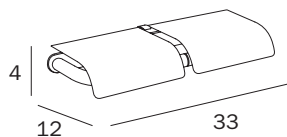

FINITURE / FINISHES

CR_cromato / chrome-plated
AL_acciaio inox / stainless steel
21_vetro satinato / satined glass

PORTAROTOLO DOPPIO CON COPERCHIO / DOUBLE PAPER HOLDER WITH COVER

AV426E CR

cm 33 x 4H x 12

FINITURE / FINISHES: ...
CR