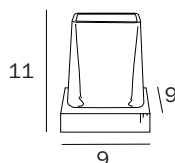

FINITURE / FINISHES

CR_cromato / chrome-plated
CU_cromato - nero soft touch /
chrome-plated - black soft touch
CW_cromato - bianco soft touch /
chrome-plated - white soft touch
AC_nickel spazzolato / brushed nickel

AL_acciaio inox / stainless steel
NE_nero opaco / mat black
VB_vetro bianco / white glass
VN_vetro nero / black glass
WY_bianco opaco - cromato /
mat white - chrome-plated

PORTABICCHIERE DA APPOGGIO / TABLETOP TUMBLER HOLDER

A2010Z ... 03
A2010Z ... 21
cm 9 x 11H x 9

FINITURE / FINISHES: ...

CR
AC