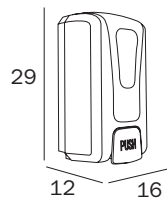

FINITURE / FINISHES

WZ_wianco RAL 9016 / white RAL 9016
AP_alluminio lucido / polished aluminium
01_vetro trasparente / transparent glass
03_vetro extrachiaro trasparente /
extra clear transparent glass

SPANDISAPONE A PARETE IN ABS / WALL-MOUNTED SOAP DISPENSER IN ABS

AV467A ...
cm 16 x 29H x 12

FINITURE / FINISHES: ...

WW
NW

NEW

1,2 Lt.