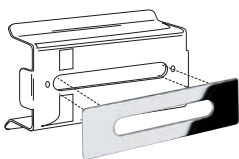

PORTAKLEENEX DA INCASSO / BUILT IN KLEENEX DISPENSER

A04250 CR
cm 25 x 14H x 9

FINITURE / FINISHES: ...
CR

per base portalavabo
for washbasin base
unit