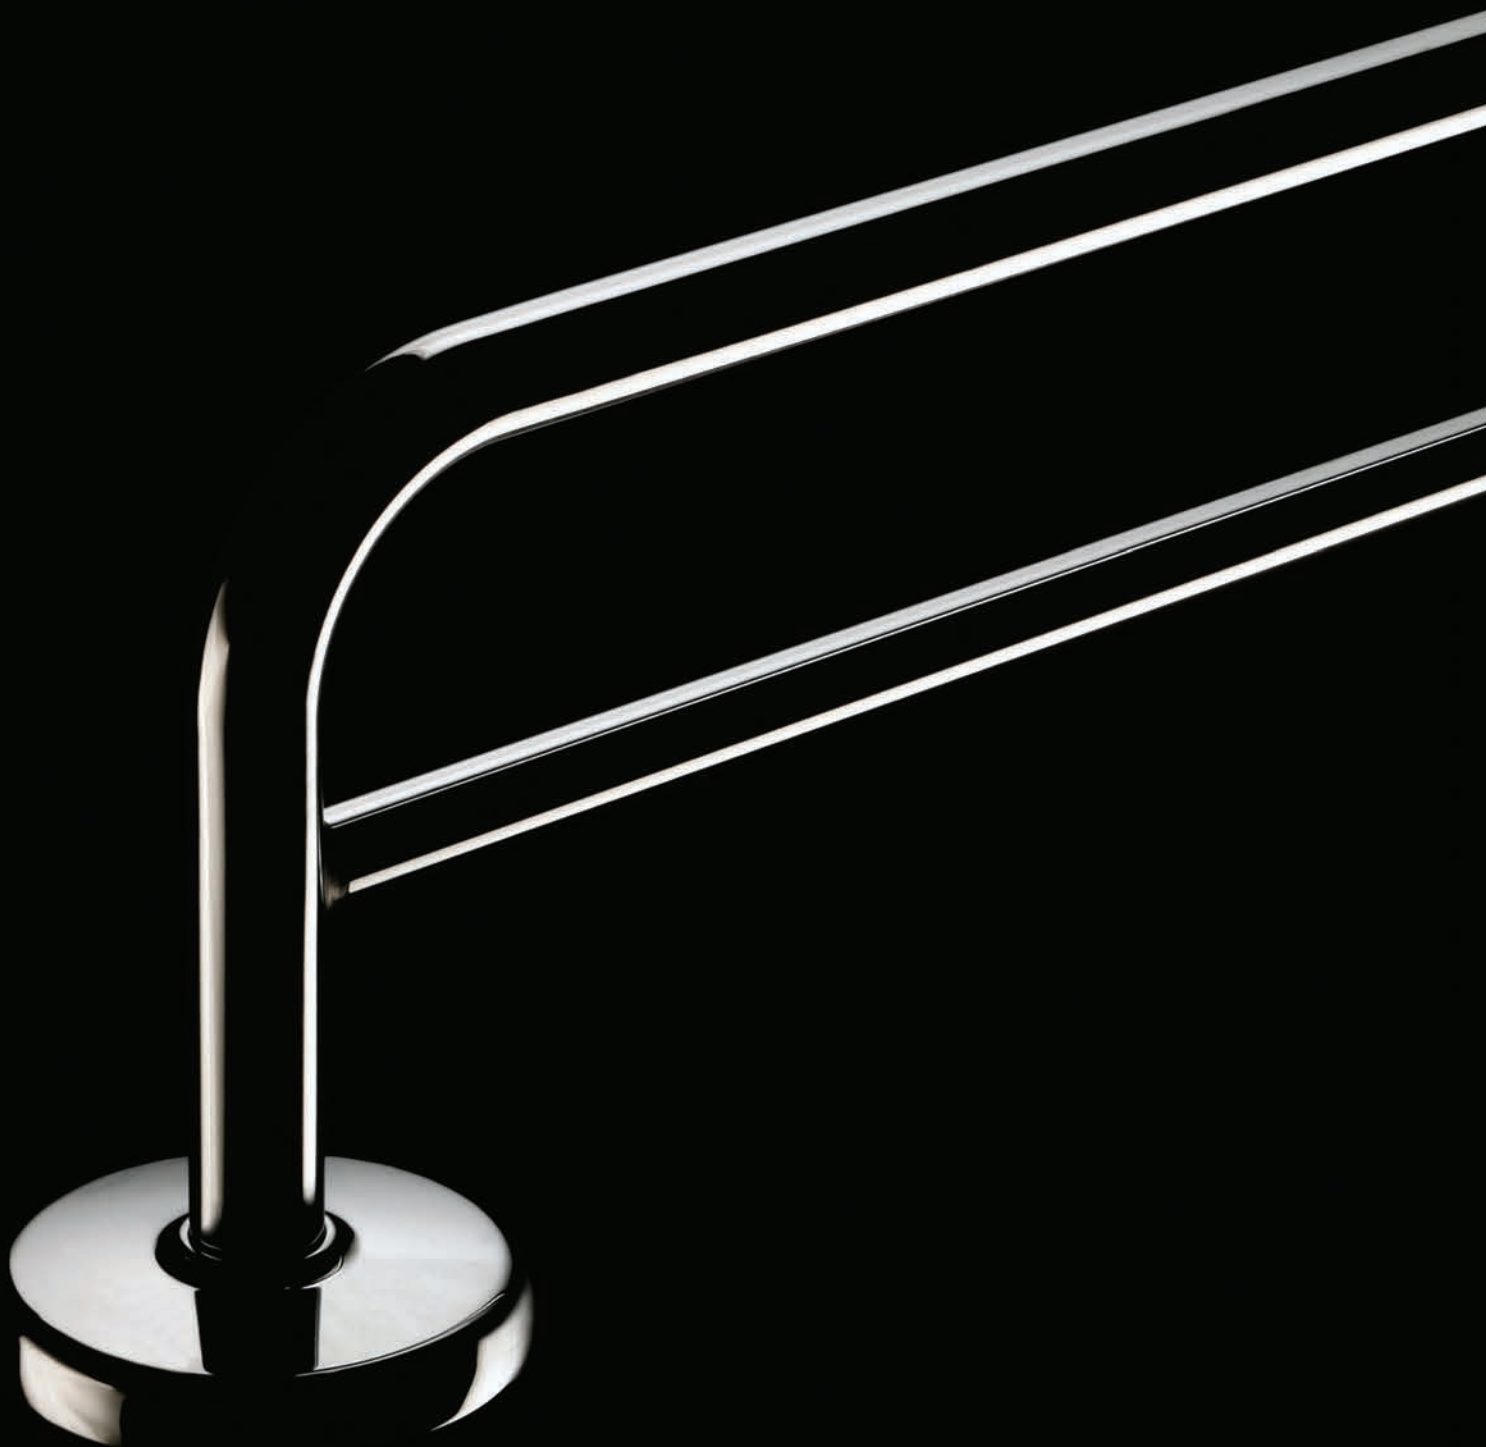

A36260 CR
 cm 15 x 14H x 7

FINITURE / FINISHES: ...
 CR

PORTASCOPINO DA PARETE / WALL-MOUNTED TOILET BRUSH HOLDER

A36140 CR 21
 cm 11 x 41H x 15

FINITURE / FINISHES: ...
 CR

COLORELLA
design STUDIO INDA

FINITURE / FINISHES