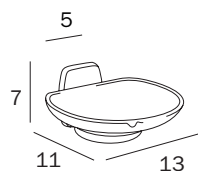

PORTASAPONE A PARETE / WALL-MOUNTED SOAP HOLDER

A22110 CR 02
cm 13 x 7H x 11

A22110 CR 03
cm 13 x 7H x 11

FINITURE / FINISHES: ...
CR