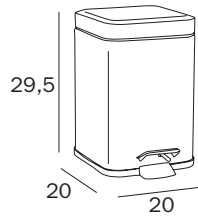

FINITURE / FINISHES

CR_cromato / chrome-plated
AC_nickel spazzolato / brushed nickel
AL_acciaio inox/ stainless steel
21_vetro satinato / satined glass
03_vetro extrachiaro trasparente /
extra clear transparent glass

GETTACARTA CON COPERCHIO E PEDALE / DUSTBIN WITH COVER AND PEDAL

AV402B AL
cm 20 x 29,5H x 20