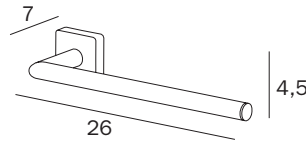

FINITURE / FINISHES

CR_cromato / chrome-plated
21_vetro satinato / satined glass
26_vetro satinato / satined glass

PORTASALVIETTE / TOWEL HOLDER

A3018A CR
cm 26 x 4,5H x 7
● mm 16

FINITURE / FINISHES: ...
CR

NEW