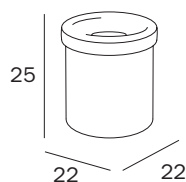

GETTACARTA / WASTE BASKET

A13010 ...
cm 22 x 25H x 22

FINITURE / FINISHES: ...

AL
NE

base antiscivolo

anti-slip base

7 Lt.