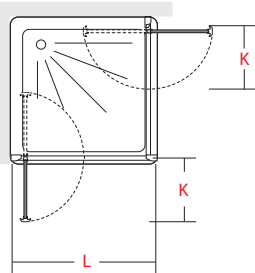

FINITURE / FINISHES

AN_tipo cromato anodizzato naturale lucido
senza profilo tipo cromato /
natural polished anodized chrome type
without chrome type profile
WZ_bianco verniciato RAL 9010 /
white painted RAL 9010

01_trasparente / transparent

L	Cod.	K	KG
68-70	B9502	62	24
78-80	B9507	72	28
88-90	B9512	82	33
98-100	B9517	92	39

ANGOLO CON ANTE A BATTENTE DIVISIBILI

Apribili verso l'interno e verso l'esterno, divisibili in due metà per una migliore gestione della persona all'interno.

DIVISIBLE PIVOT DOORS CORNER ENCLOSURE

Two inward and outward opening pivot doors, that are divisible for better managing people in the inside.