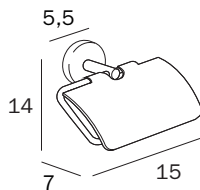

MENSOLA / SHELF

A36090 CR 26
 cm 58 x 6H x 14
 ●—● cm 52

FINITURE / FINISHES: ...
 CR

PORTAROTOLO / PAPER HOLDER

A36250 CR
 cm 19 x 7H x 10
 ● mm 16

FINITURE / FINISHES: ...
 CR

PORTAROTOLO CON COPERCHIO / PAPER HOLDER WITH COVER