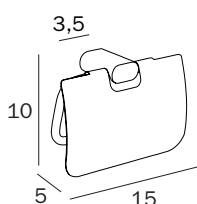

PORTAROTOLO CON COPERCHIO / PAPER HOLDER WITH COVER

A20260 ...

cm 15 x 10H x 5

FINITURE / FINISHES: ...

CR
CU
CW
AC

click