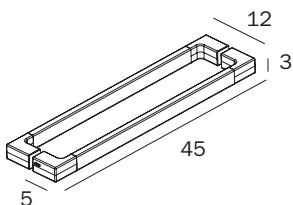

PORTASALVIETTE INTERNO ED ESTERNO PER PARETE DOCCIA /
INTERNAL AND EXTERNAL TOWEL HOLDER FOR SHOWER ENCLOSURE

A3395J CR
cm 45 x 3H x 12
●—● cm 42
■ mm 28x14

FINITURE / FINISHES: ...
CR