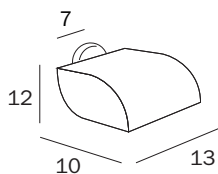

PORTAROTOLO CON COPERCHIO / PAPER HOLDER WITH COVER

A23270 CR

cm 13 x 12H x 10

FINITURE / FINISHES: ...
CR