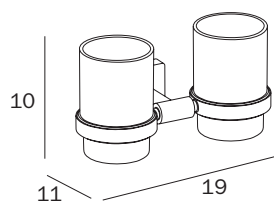

PORTABICCHIERE A PARETE / WALL-MOUNTED TUMBLER HOLDER

A3010D CR 21
cm 19 x 10H x 11

FINITURE / FINISHES: ...
CR

NEW