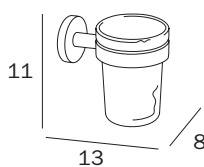

PORTABICCHIERE A PARETE / WALL-MOUNTED TUMBLER HOLDER

A1010A CR 03
cm 8 x 11H x 13

FINITURE / FINISHES: ...
CR