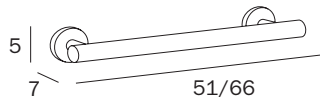

FINITURE / FINISHES

CR_cromato / chrome-plated
WM_bianco opaco / mat white
NE_nero opaco / mat black
AC_nickel spazzolato / brushed nickel
CF_cromo nero lucido / glossy black chrome
CG_cromo nero spazzolato / brushed black-chrome

DR_dorato 24 carati / gilded 24 carats
OR_oro rosato lucido / glossy rose-coloured gilded
OS_oro rosato spazzolato / brushed rose-coloured gilded
BZ_bronzo / bronzed
AL_acciaio inox / stainless steel
O3_vetro extrachiaro trasparente / extra clear transparent glass

MANIGLIONE / GRAB-BAR

A1095B CR

cm 51 x 5H x 7
●—● cm 45
● mm 25

A1095C CR

cm 66 x 5H x 7
●—● cm 60
● mm 25

FINITURE / FINISHES: ...

CR

1.500N
~150 Kg