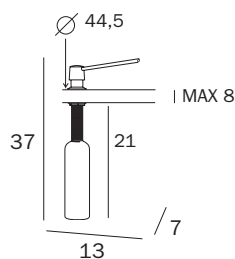

SPANDISAPONE / SOAP DISPENSER

A0407A CR
cm 13 x 37H x 7

FINITURE / FINISHES: ...
CR

da incasso, per top
mobile

built in, for furniture
top

0,75 Lt.