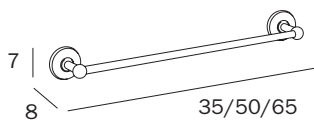

FINITURE/FINISHES

CR_cromato / chrome-plated
AL_acciaio inox / stainless steel
21_vetro satinato / satined glass
03_vetro extrachiaro trasparente /
extra clear transparent glass

PORTASALVIETTE / TOWEL HOLDER

A2518A CR

cm 35 x 7H x 8

●—● cm 30
● mm 16

A2518B CR

cm 50 x 7H x 8

●—● cm 45
● mm 16

A2518C CR

cm 65 x 7H x 8

●—● cm 60
● mm 16

FINITURE / FINISHES: ...
CR