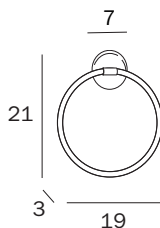

PORTASALVIETTE AD ANELLO / RING TOWEL HOLDER

A2316T CR

cm 19 x 21H x 3
● mm 12

FINITURE / FINISHES: ...
CR