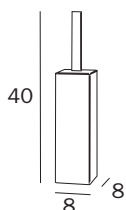

PORTASCOPINO DA PARETE O A TERRA /
WALL-MOUNTED OR FREE-STANDING TOILET BRUSH HOLDER

AV114A ...
cm 8 x 40H x 8

FINITURE / FINISHES: ...
CR
AC