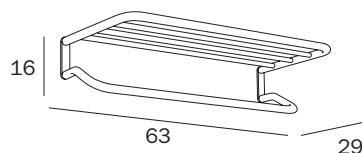

FINITURE / FINISHES

NC_nero opaco - cromato /
mat black - chrome-plated
21_vetro satinato / satined glass
03_vetro extrachiaro trasparente /
extra clear transparent glass

PORTATELI / BATH TOWEL RACK

A13680 CR

cm 63 x 16H x 29

●—● cm 60
● mm 20

FINITURE / FINISHES: ...
CR