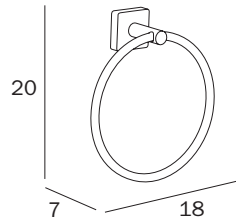

PORTASALVIETTE AD ANELLO / RING TOWEL HOLDER

A30160 CR
cm 18 x 20H x 7
● mm 16

FINITURE / FINISHES: ...
CR

NEW