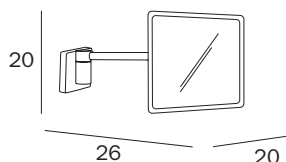

FINITURE / FINISHES

WZ_wianco RAL 9016 / white RAL 9016
AP_alluminio lucido / polished aluminium
01_vetro trasparente / transparent glass
03_vetro extrachiaro trasparente /
extra clear transparent glass

DA PARETE / WALL-MOUNTED

AV058F CR
cm 20 x 20H x 26

FINITURE / FINISHES: ...
CR

Braccio snodato,
parabola L 20 cm in
PMMA trasparente.

Jointed arm, L 20 cm
transparent PMMA
mirror reflector.