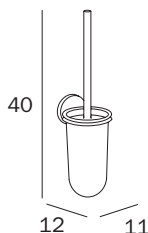

A23280 CR

cm 7 x 13H x 8
 ● mm 16

FINITURE / FINISHES: ...
 CR

PORTAROTOLO CON COPERCHIO / PAPER HOLDER WITH COVER

A23270 CR

cm 13 x 12H x 10

FINITURE / FINISHES: ...
 CR

PORTASCOPINO DA PARETE / WALL-MOUNTED TOILET BRUSH HOLDER