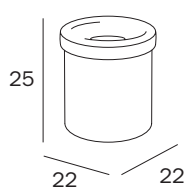

GETTACARTA CON BASE ANTISCIVOLO / WASTE BASKET WITH ANTI-SLIP BASE

A13010 ...
cm 22 x 25H x 22
● mm 16

FINITURE / FINISHES: ...

AL
NE

7 Lt.