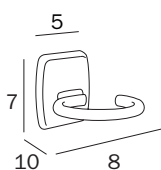

SUPPORTO A PARETE / WALL-MOUNTED SUPPORT

A2210N CR 00 3
cm 8 x 7H x 10

FINITURE / FINISHES: ...
CR

10 pz. per confezione

10 pieces for packing