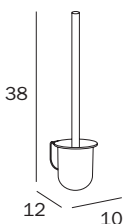

FINITURE / FINISHES: ...
CR

PORTAROTOLO CON COPERCHIO / PAPER HOLDER WITH COVER

A22290 AL 00 03
cm 14 x 4H x 10

FINITURE / FINISHES: ...
AL

10pz. per confezione
10 pieces for packing

PORTASCOPINO DA PARETE / WALL-MOUNTED TOILET BRUSH HOLDER