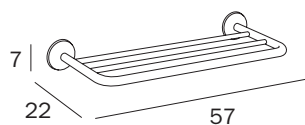

PORTATELI CON PORTASALVIETTE / BATH TOWEL RACK WITH TOWEL HOLDER

A04680 CR

cm 57 x 7H x 22

●—● cm 50
● mm 3,5

FINITURE / FINISHES: ...
CR