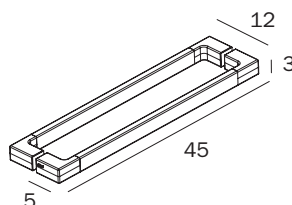

**PORTASALVIETTE INTERNO ED ESTERNO PER PARETE DOCCIA /
INTERNAL AND EXTERNAL TOWEL HOLDER FOR SHOWER ENCLOSURE**

A3395J CR
cm 45 x 3H x 12
●—● cm 42
■ mm 28x14

FINITURE / FINISHES: ...

CR