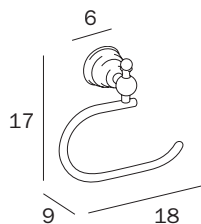

PORTAROTOLO / PAPER HOLDER

A32250 ...
 cm 20 x 6H x 9
 ● mm 11

FINITURE / FINISHES: ...

CR
 CD
 DR
 BZ

PORTAROTOLO / PAPER HOLDER

A32260 ...
 cm 18 x 17H x 9
 ● mm 12

FINITURE / FINISHES: ...

CR
 CD
 DR
 BZ