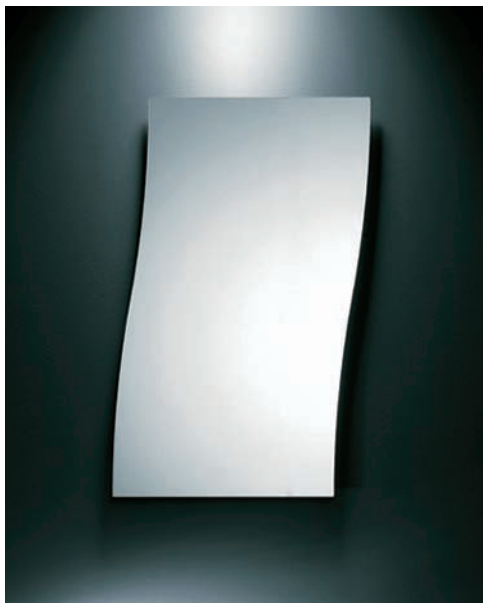

H100	L	cod.
	70 cm	A0472A AL

FINITURE / FINISHES: ...
AL

Specchio con cornice in inox. Spessore vetro 4 mm.

Mirror with st. steel frame. Glass thickness 4 mm.

design STUDIO INDA

SPECCHIO SAGOMATO / SHAPED MIRROR