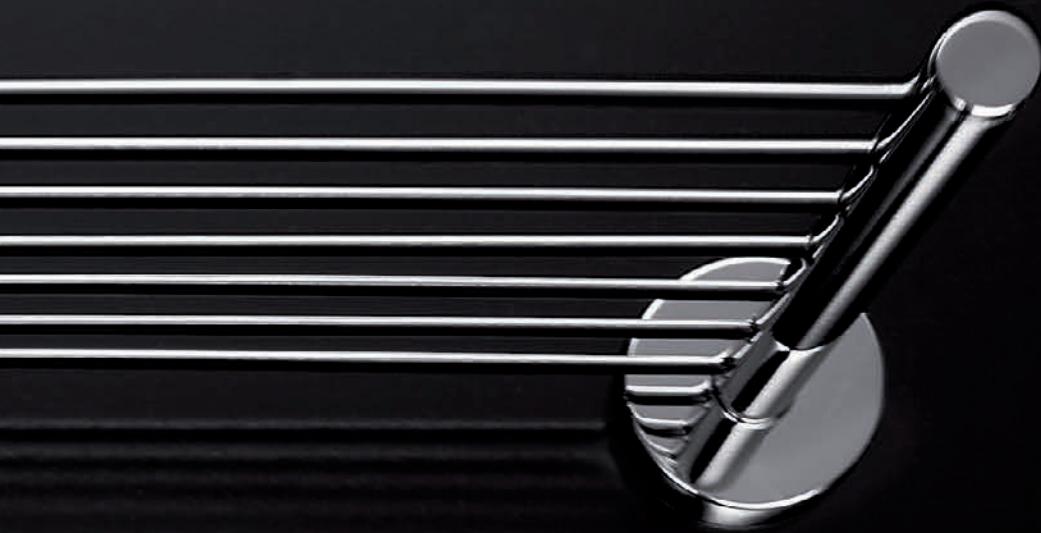

GEALUNA
design STUDIO INDA