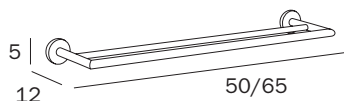

PORTASALVIETTE DOPPIO / DOUBLE TOWEL HOLDER

A1019B CR

cm 50 x 5H x 12
●—● cm 45
● mm 16

A1019C CR

cm 65 x 5H x 12
●—● cm 60
● mm 16

FINITURE / FINISHES: ...

CR