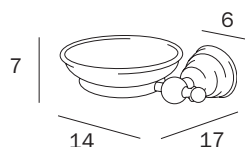

PORTASALVIETTE AD ANELLO / RING TOWEL HOLDER

A32160 ...
 cm 23 x 17H x 9
 ● mm 12

FINITURE / FINISHES: ...

CR
 CD
 DR
 BZ

PORTASAPONE A PARETE / WALL-MOUNTED SOAP HOLDER

A32110 ... Z1
A32110 BZ O7
 cm 14 x 7H x 17