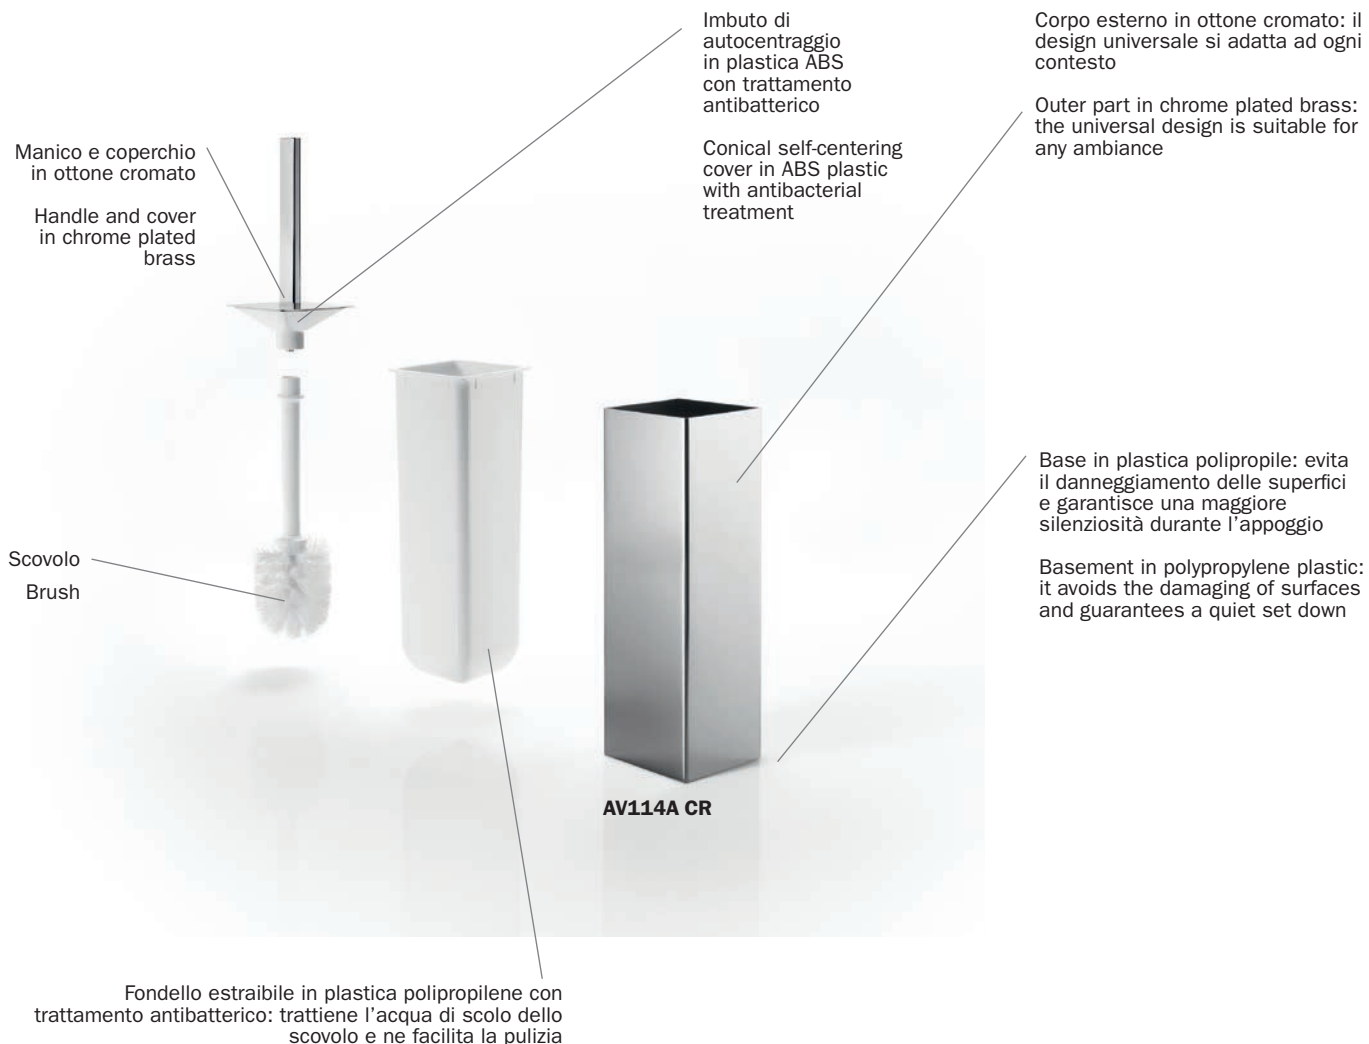

MYWAY

New hygenical innovation

Manico e coperchio
in ottone cromato

Handle and cover
in chrome plated
brass

Scovolo
Brush

Imbuto di
autocentraggio
in plastica ABS
con trattamento
antibatterico

Conical self-centering
cover in ABS plastic
with antibacterial
treatment

Corpo esterno in ottone cromato: il
design universale si adatta ad ogni
contesto

Outer part in chrome plated brass:
the universal design is suitable for
any ambience

Base in plastica polipropilene: evita
il danneggiamento delle superfici
e garantisce una maggiore
silenziosità durante l'appoggio

Basement in polypropylene plastic:
it avoids the damaging of surfaces
and guarantees a quiet set down

AV114A CR

Fondello estraibile in plastica polipropilene con
trattamento antibatterico: trattiene l'acqua di scolo dello
scovolo e ne facilita la pulizia

Removable inner part in polypropylene plastic with
antibacterial treatment: it collects water from the brush
and simplifies cleaning