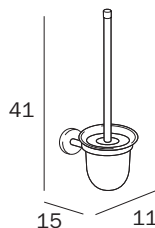

PORTASCOPINO DA PARETE / WALL-MOUNTED TOILET BRUSH HOLDER

A36140 CR 21
cm 11 x 41H x 15

FINITURE / FINISHES: ...
CR