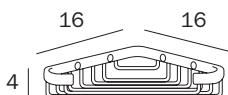

ANGOLARE / CORNER

A04490 CR
cm 16 x 4H x 16

FINITURE / FINISHES: ...
CR