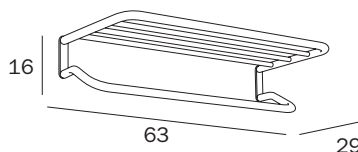

PORTATELI CON PORTASALVIETTE / BATH TOWEL RACK WITH TOWEL HOLDER

A13680 CR

cm 63 x 16H x 29

- ●—● cm 60
- mm 20

FINITURE / FINISHES: ...
CR