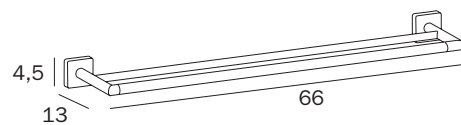

PORTASALVIETTE DOPPIO / DOUBLE TOWEL HOLDER

A3019C CR
cm 66 x 4,5H x 13
●—● cm 60
● mm 16

FINITURE / FINISHES: ...
CR

NEW