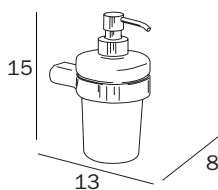

SPANDISAPONE A PARETE / WALL-MOUNTED SOAP DISPENSER

A20120 CR 21
cm 8 x 15H x 13

FINITURE / FINISHES: ...
CR

click

0,25 Lt.