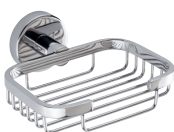

CESTINO / BASKET

A60490 ...
cm 13 x 5H x 13

FINITURE / FINISHES: ...

AL
NS