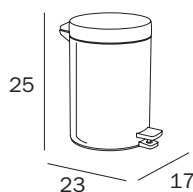

GETTACARTA CON COPERCHIO E PEDALE / DUSTBIN WITH COVER AND PEDAL

AV602A AL 001
cm 17 x 25H x 23

FINITURE / FINISHES: ...
AL

3 Lt.