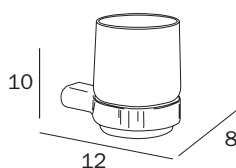

click

PORTASAPONE DA APPOGGIO / TABLETOP SOAP HOLDER

A2011Z ... 03
 cm 11 x 4H x 11

FINITURE / FINISHES: ...

CR
 AC

PORTABICCHIERE A PARETE / WALL-MOUNTED TUMBLER

A20100 ... 21
 cm 8 x 10H x 12

FINITURE / FINISHES: ...