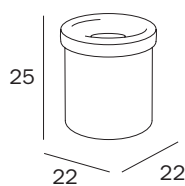

GETTACARTA / WASTE BASKET

A13010 ...

cm 22 x 25H x 22

FINITURE / FINISHES: ...
AL