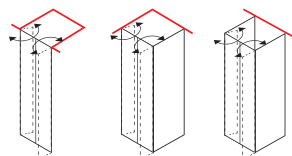

PORTA SALOON

Chiusura magnetica.
Apertura interna ed esterna delle porte.

SALOON DOOR
Magnetic closure.
inward and outward opening doors.