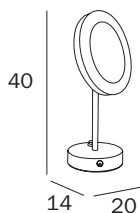

Braccio snodato, parabola
Ø 25 cm

Jointed arm, Ø 25 mirror

DA APPOGGIO / FREE-STANDING

**AV158P CR**

cm 20 x 40H x 14

Watt 3.6

Volt 100/240

FINITURE / FINISHES: ...