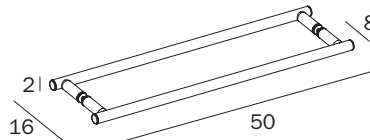

FINITURE / FINISHES

CR_cromato / chrome-plated
NE_nero opaco / mat black
AL_acciaio inox / stainless steel
WC_bianco - cromo / white - chrome
NW_nero / black
WW_bianco / white

SL_silver / silver
SN_silver - nero / silver - black
CU_cromato - nero soft touch /
chrome-plated - black soft touch
CW_cromato - bianco soft touch /
chrome-plated - white soft touch

**PORTASALVIETTE INTERNO ED ESTERNO PER PARETE DOCCIA /
INTERNAL AND EXTERNAL TOWEL HOLDER FOR SHOWER ENCLOSURE**

A4618J CR
cm 50 x 2H x 16
●—● cm 45
● mm 21

FINITURE / FINISHES: ...
CR