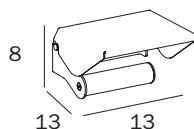

FINITURE / FINISHES

CR_cromato / chrome-plated
CU_cromato - nero soft touch /
chrome-plated - black soft touch
CW_cromato - bianco soft touch /
chrome-plated - white soft touch
AC_nickel spazzolato / brushed nickel

AL_acciaio inox / stainless steel
NE_nero opaco / mat black
VB_vetro bianco / white glass
VN_vetro nero / black glass
WY_bianco opaco - cromato /
mat white - chrome-plated

**PORTAROTOLO CON COPERCHIO E PORTACELLULARE /
PAPER HOLDER WITH COVER AND CELL PHONE SUPPORT**

AV427A ...
cm 13 x 8H x 13

FINITURE / FINISHES: ...

CR
CU
CW
NE