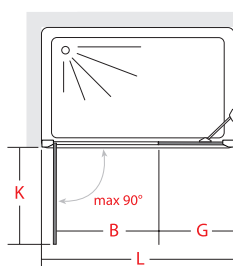

L	Cod.	B	G	K	KG
97 - 101 cm	B5880 S/D	57	34,2	58,4	38
107 - 111 cm	B5882 S/D	60	41,4	61,6	39
117 - 121 cm	B5884 S/D	68	43,5	69,1	42
137 - 141 cm	B5886 S/D	74	57,5	75,1	49
157 - 161 cm	B5887 S/D	78	73,4	79,1	52
167 - 171 cm	B5888 S/D	89	72,3	90,3	60
177 - 181 cm	B5890 S/D	89	82,3	90,3	65