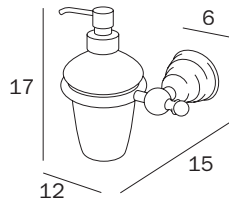

SPANDISAPONE A PARETE / WALL-MOUNTED SOAP DISPENSER

A32120 ... 21
cm 12 x 17H x 15

FINITURE / FINISHES: ...

CR
CD
DR
BZ

0,25 Lt.