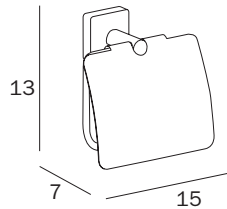

PORTAROTOLO CON COPERCHIO / PAPER HOLDER WITH COVER

A30260 CR CR
cm 15 x 13H x 7

FINITURE / FINISHES: ...
CR

NEW