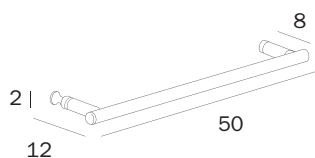

PORTASALVIETTE PER PARETE DOCCIA / TOWEL HOLDER FOR SHOWER ENCLOSURE

A4618K CR
cm 50 x 2H x 12
●—● cm 45
● mm 21

FINITURE / FINISHES: ...
CR