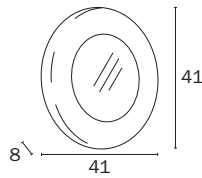

cod.	Herz	Watt	Volt
AVOLOB	50-60	2X26	220-240
V501150