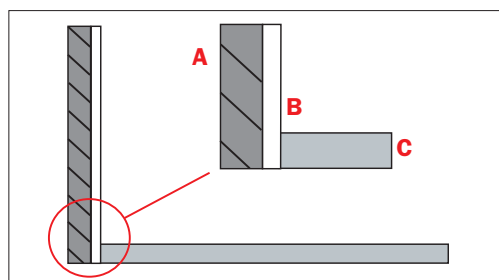

PIATTO DOCCIA IN APPOGGIO /
RESTING BATHTHSCREEN

A- Muro / Wall

B- rivestimento ceramico / Ceramic coating

C- Piatto doccia / Bathscreen