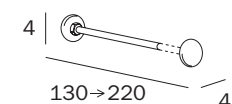

**TUBO PER DOCCIA IN ALLUMINIO ESTENSIBILE /
ALUMINIUM SHOWER ROD EXTENSIBLE**

A0416C AP

cm 130→220 x 4H x 4

● cm $\varnothing$ 2

FINITURE / FINISHES: ...
AP