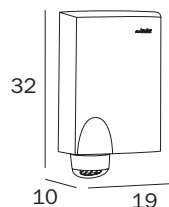

ASCIUGAMANI ELETTRICO / HAND DRYER

AV474A SL

cm 19 x 32H x 10
Volt 220-240
Watt 1300/1500
dB(A): 78
MC/H: 72