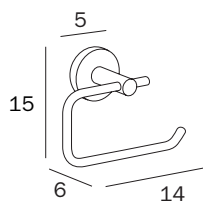

PORTAROTOLO / PAPER HOLDER

A1025B CR
cm 14 x 5H x 6
● mm 8

FINITURE / FINISHES: ...
CR