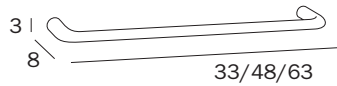

CR_cromato / chrome-plated
 AL_acciaio inox / stainless steel
 21_vetro satinato / satinated glass

PORTASALVIETTE / TOWEL HOLDER

A1318A CR
 cm 33 x 3H x 8
 ●—● cm 30
 ● mm 18

A1318B CR
 cm 48 x 3H x 8
 ●—● cm 45
 ● mm 18