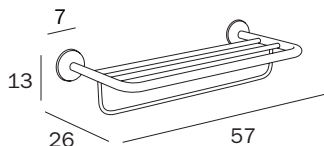

PORTATELI / BATH TOWEL RACK**A04680 CR**

cm 57 x 7H x 22

- cm 50
- mm 20

FINITURE / FINISHES: ...
CR

PORTATELI CON PORTASALVIETTE / BATH TOWEL RACK WITH TOWEL HOLDER**A0468C CR**

cm 57 x 13H x 26

- cm 50
- mm 20