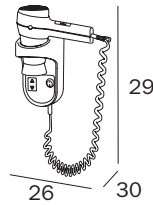

FINITURE / FINISHES

WZ_wianco RAL 9016 / white RAL 9016
AP_alluminio lucido / polished aluminium
01_vetro trasparente / transparent glass
03_vetro extrachiaro trasparente /
extra clear transparent glass

ASCIUGACAPELLI / HAIRDRYER

AV054B ...
cm 26 x 29H x 30
Volt 220-240
Watt 220/800/1600
dB(A): 67
MC/H: 82,8

FINITURE / FINISHES: ...

WC
SN

termostato di
sicurezza

safety thermostat