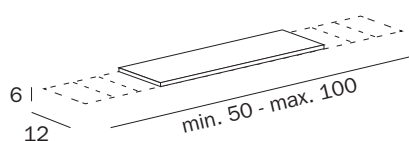

RIPIANO / SHELF

R11509

cm min50-max 100 x 6H x 12

vetro trasparente
temperato
per art. RV408A,
R1809N
mensola su misura,
ordine minimo 20pz

transparent tempered
glass for arts. RV408A,
R1809N
custom made shelf
minimum order 20 pcs

6mm