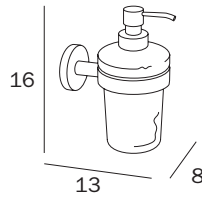

FINITURE / FINISHES

CR_cromato / chrome-plated
NE_nero opaco / mat black
AL_acciaio inox / stainless steel
O3_vetro extrachiaro trasparente /
extra clear transparent glass

SPANDISAPONE A PARETE / WALL-MOUNTED SOAP DISPENSER

A10120 CR O3
cm 8 x 16H x 13

FINITURE / FINISHES: ...
CR

0,25 Lt.

APPENDIABITI / CLOTHES HANGER

A1020C CR
cm 7 x 6H x 6

FINITURE / FINISHES: ...
CR

APPENDIABITI / CLOTHES HANGER

A1020A CR
cm 5 x 5H x 6

FINITURE / FINISHES: ...
CR