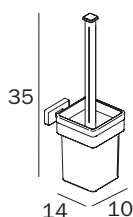

PORTASCOPINO DA PARETE / WALL-MOUNTED TOILET BRUSH HOLDER

A18140 ... 21
cm 10 x 35H x 14

FINITURE / FINISHES: ...

CR
WM
NE
AC
CF
CG
DR
OR
OS
BZ