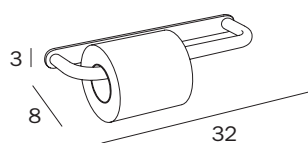

A1328A CR
cm 3 x 16H x 8
● mm 16

FINITURE / FINISHES: ...
CR

PORTAROTOLO / PAPER HOLDER

AV426F CR
cm 16 x 8H x 12

FINITURE / FINISHES: ...
CR

PORTAROTOLO DOPPIO / DOUBLE PAPER HOLDER

AV426D CR
cm 32 x 3H x 8
● mm 16