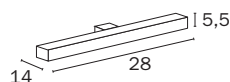

DA PARETE DIETRO LO SPECCHIO / WALL-MOUNTED BEHIND MIRROR

cod.	Herz	Watt	Volt
AV0L2C CR V501120 CR	50	6	230

FINITURE / FINISHES: ...
CR

Lampada con diffusore in plexiglass. Montaggio anche a specchio.

Lamp with plexiglass diffuser. Installation also on the mirror.

LAMPADA A PARETE O DIETRO SPECCHIO /
WALL-MOUNTED LAMP OR BEHIND MIRROR

cod.	Herz	Watt	Volt
V504010	50	4,4	230

FINITURE / FINISHES: ...
CR

Lampada con diffusore in plexiglass.

Lamp with plexiglass diffuser.