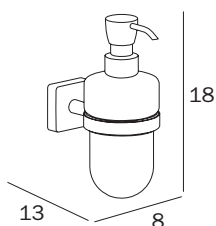

FINITURE / FINISHES: ...
 CR

NEW

PORTABICCHIERE A PARETE / WALL-MOUNTED TUMBLER HOLDER

A3010D CR 21
 cm 19 x 10H x 11

FINITURE / FINISHES: ...
 CR

NEW

SPANDISAPONE A PARETE / WALL-MOUNTED SOAP DISPENSER

A30120 CR 21
 cm 8 x 18H x 13