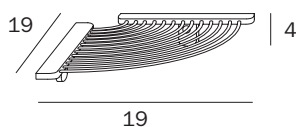

ANGOLARE / CORNER

A1331A CR
cm 19 x 4H x 19

FINITURE / FINISHES: ...
CR