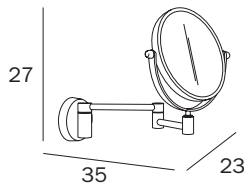

FINITURE / FINISHES

CR_cromato / chrome-plated
NE_nero opaco / mat black
AL_acciaio inox / stainless steel
WC_bianco - cromo / white - chrome
NW_nero / black
WW_bianco / white

SL_silver / silver
SN_silver - nero / silver - black
CU_cromato - nero soft touch /
chrome-plated - black soft touch
CW_cromato - bianco soft touch /
chrome-plated - white soft touch

DA PARETE / WALL-MOUNTED

AV058C CR
cm 23 x 27H x 35X