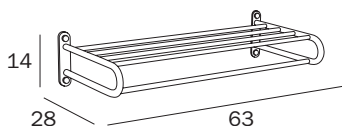

A0470F CR

cm 53 x 9H x 28

- cm 50
- mm 9

FINITURE / FINISHES: ...
CR

PORTATELI CON PORTASALVIETTE / BATH TOWEL RACK WITH TOWEL HOLDER

A0470T CR

cm 63 x 14H x 28

- cm 60
- mm 16