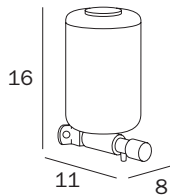

FINITURE / FINISHES

CR_cromato / chrome-plated

NE_nero opaco / mat black

AL_acciaio inox / stainless steel

WC_bianco - cromo / white - chrome

NW_nero / black

WW_bianco / white

SL_silver / silver

SN_silver - nero / silver - black

CU_cromato - nero soft touch /
chrome-plated - black soft touch

CW_cromato - bianco soft touch /
chrome-plated - white soft touch

SPANDISAPONE A PARETE / WALL-MOUNTED SOAP DISPENSER

A05670 CR

cm 8 x 16H x 11

FINITURE / FINISHES: ...

CR

0,5 Lt.