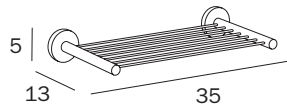

FINITURE / FINISHES

CR_cromato / chrome-plated
NE_nero opaco / mat black
AL_acciaio inox / stainless steel
O3_vetro extrachiaro trasparente /
extra clear transparent glass

MENSOLA / SHELF

A1051A CR
cm 35 x 5H x 13

FINITURE / FINISHES: ...
CR