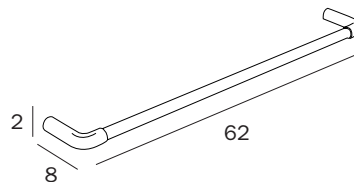

PORTASALVIETTE / TOWEL HOLDER

AV1180 CR
cm 62 x 2H x 8
●—● cm 60
● mm 16

FINITURE / FINISHES: ...

CR

click