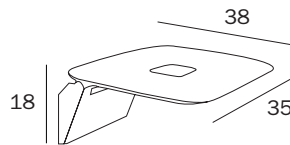

CW_cromato - bianco soft touch /
chrome-plated - white soft touch

SEDILE RIBALTABILE PER DOCCIA / FOLDING SHOWER SEAT

AV036B WZ

cm 35 x 18H x 38

FINITURE / FINISHES: ...
WZ

1.600N

SEDILE RIBALTABILE PER DOCCIA / FOLDING SHOWER SEAT