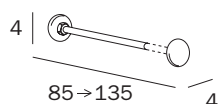

**TUBO PER DOCCIA IN ALLUMINIO ESTENSIBILE /
ALUMINIUM SHOWER ROD EXTENSIBLE**

A0416B AP

cm 85→135 x 4H x 4

● cm $\varnothing$ 2

FINITURE / FINISHES: ...
AP