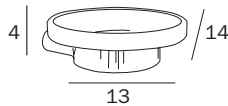

PORTASAPONE A PARETE / WALL-MOUNTED SOAP HOLDER

A20110 CR 21
cm 14 x 4H x 13

FINITURE / FINISHES: ...
CR

click