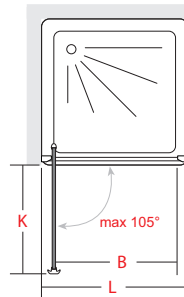

PORTA SCORREVOLE

Chiusura magnetica.
Scorrimento con ruote a cuscinetti a sfera.

SLIDING DOOR
Magnetic closure.
Sliding by wheels with ball bearing.

L	Cod.	B	K	KG
67 - 71 cm	B5040	55	56	24
72 - 76 cm	B5041	60	61	26
77 - 81 cm	B5042	65	66	28
87 - 91 cm	B5044	75	76	32