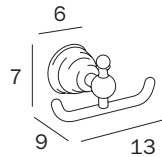

APPENDIABITI DOPPIO / DOUBLE CLOTHES HANGER

A32200 ...
cm 13 x 7H x 9
● mm 12

FINITURE / FINISHES: ...

CR
CD
DR
BZ