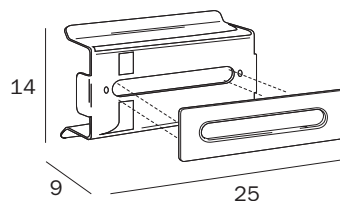

FINITURE / FINISHES

CR_cromato / chrome-plated
NE_nero opaco / mat black
AL_acciaio inox / stainless steel
WC_bianco - cromo / white - chrome
NW_nero / black
WW_bianco / white

SL_silver / silver
SN_silver - nero / silver - black
CU_cromato - nero soft touch /
chrome-plated - black soft touch
CW_cromato - bianco soft touch /
chrome-plated - white soft touch

SUPPORTO A PARETE / WALL-MOUNTED SUPPORT

A0410N CR 00 7
cm 8 x 7H x 10

FINITURE / FINISHES: ...
CR

BICCHIERE / TUMBLER

R03600
cm 7 x 10H x 7

vetro extrachiaro
trasparente per art.
A0410N

extra clear
transparent glass for
art. A0410N

BICCHIERE / TUMBLER

R01100
cm 7 x 10H x 7

PMMA
per art. A0410N

PMMA
for art. A0410N

PORTAKLEENEX DA INCASSO / BUILT IN KLEENEX DISPENSER

A04250 CR
cm 25 x 14H x 9

FINITURE / FINISHES: ...
CR

per base portalavabo
for washbasin base
unit