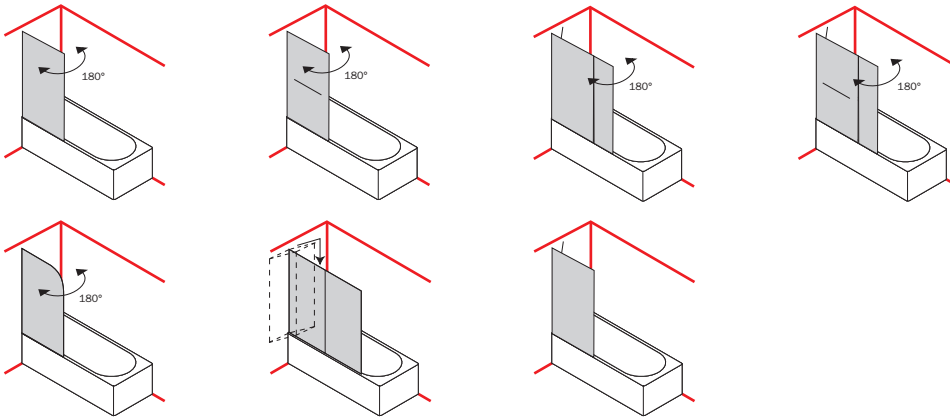

**QUADRANT WITH TWO
SLIDING DOORS**

Magnetic closure.
Sliding by wheels with ball
bearing.

H195

6mm

REV

SOPRAVASCA

design STUDIO INDA

GAMMA / RANGE