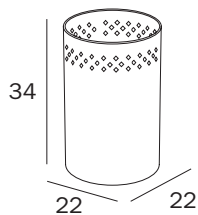

FINITURE / FINISHES: ...
AL

10 Lt.