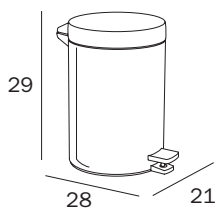

GETTACARTA CON COPERCHIO E PEDALE / DUSTBIN WITH COVER AND PEDAL

AV602B AL 001
cm 21 x 29H x 28

FINITURE / FINISHES: ...
AL

5 Lt.