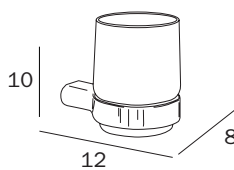

A1318C CR
 cm 63 x 3H x 8
 ●—● cm 60
 ● mm 18

FINITURE / FINISHES: ...
 CR

PORTASAPONE A PARETE / WALL-MOUNTED SOAP HOLDER

A20110 CR 21
 cm 14 x 4H x 13

FINITURE / FINISHES: ...
 CR

click

PORTABICCHIERE A PARETE / WALL-MOUNTED TUMBLER