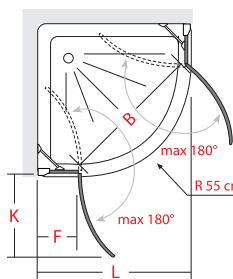

L	Cod.	B	F	K	KG
75,5-78	B5772 0	73	21,1	40,6	50
85,5-88	B5773 0	73	32,1	40,6	50
95,5-98	B5774 0	73	42,1	40,6	52

SEMITONDA CON DUE PORTE A BATTENTE ED ELEMENTO FISSO

Chiusura magnetica. Apertura mediante sistema Camme integrato. Maniglia inclusa.

QUADRANT WITH TWO PIVOT DOORS AND FIXED ELEMENT

Magnetic closure. Opening with integrated Camme-System. Handle included.

H195

6mm