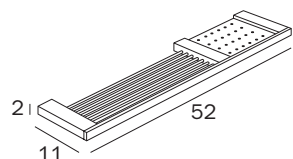

CESTINO CON RIPIANO ASPORTABILE / BASKET WITH REMOVABLE SHELF

A15510 CR
cm 52 x 1,7H x 11

FINITURE / FINISHES: ...
CR