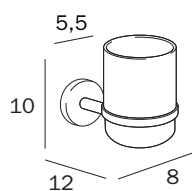

PORTABICCHIERE A PARETE / WALL-MOUNTED TUMBLER HOLDER

A36100 CR 21
cm 8 x 10H x 12

FINITURE / FINISHES: ...
CR