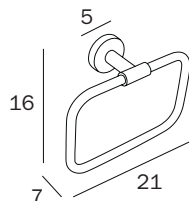

AL
 NS

PORTASALVIETTE / TOWEL HOLDER

A60150 ...

cm 40 x 5H x 5
 ● mm 18

FINITURE / FINISHES: ...

AL
 NS

PORTASALVIETTE AD ANELLO / RING TOWEL HOLDER

A60160 ...