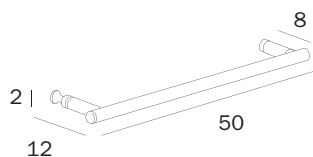

PORTASALVIETTE PER PARETE DOCCIA / TOWEL HOLDER FOR SHOWER ENCLOSURE

A4618K CR

cm 50 x 2H x 12
●—● cm 45
● mm 21

FINITURE / FINISHES: ...

CR