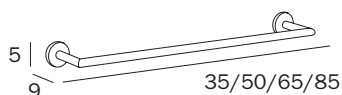

FINITURE / FINISHES

CR_cromato / chrome-plated
NE_nero opaco / mat black
AL_acciaio inox / stainless steel
O3_vetro extrachiaro trasparente /
extra clear transparent glass

PORTASALVIETTE / TOWEL HOLDER

A1018A CR

cm 35 x 5H x 9
●—● cm 30
● mm 16

A1018B CR

cm 50 x 5H x 9
●—● cm 45
● mm 16

A1018C CR

cm 65 x 5H x 9
●—● cm 60
● mm 16

A1018D CR

cm 85 x 5H x 9
●—● cm 80
● mm 16

FINITURE / FINISHES: ...

CR