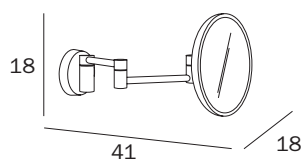

DA PARETE / WALL-MOUNTED

A0458C CR
cm 18 x 18H x 41

FINITURE / FINISHES: ...

CR

Doppio braccio snodato,
parabola Ø 18 cm in ottone
cromato.

Double jointed arm, 18 cm Ø
chrome-plated brass.