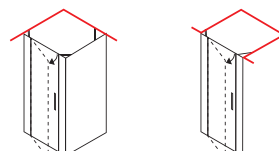

PORTA A BATTENTE CON DUE ELEMENTI FISSI PER NICCHIA O ANGOLO

Chiusura magnetica. Apertura mediante sistema Camme integrato. Maniglia inclusa.

PIVOT DOOR WITH TWO FIXED ELEMENT FOR NICHE OR CORNER

Magnetic closure. Opening with integrated Camme-System. Handle included.

H195

6mm