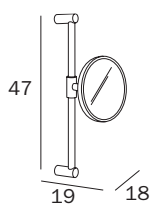

DA PARETE / WALL-MOUNTED

A0458E CR
cm 18 x 47H x 19

FINITURE / FINISHES: ...

CR

Asta saliscendi, parabola
Ø 18 cm in ottone cromato.

Slide rail bar, 18 cm Ø
chrome-plated brass
mirror reflector.