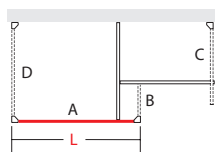

FINITURE / FINISHES

AN_tipo cromato anodizzato naturale lucido
senza profilo tipo cromato /
natural polished anodized chrome type
without chrome type profile
WM_bianco opaco / white mat
BM_nero opaco / black mat

01_trasparente / transparent
14_grigio / grey
73_trasparente con fascia serigrafata /
transparent with silk screen printed band

L	Cod.	KG
76 - 78 cm	B2580 0	41
86 - 88 cm	B2581 0	45
96 - 98 cm	B2582 0	50
116 - 118 cm	B2583 0	59
136 - 138 cm	B2584 0	66
156 - 158 cm	B2585 0	75
176 - 178 cm	B2586 0	83

PARETE A
Vetro temperato di sicurezza
8 mm.

PANEL A
Tempered safety glass 8 mm.