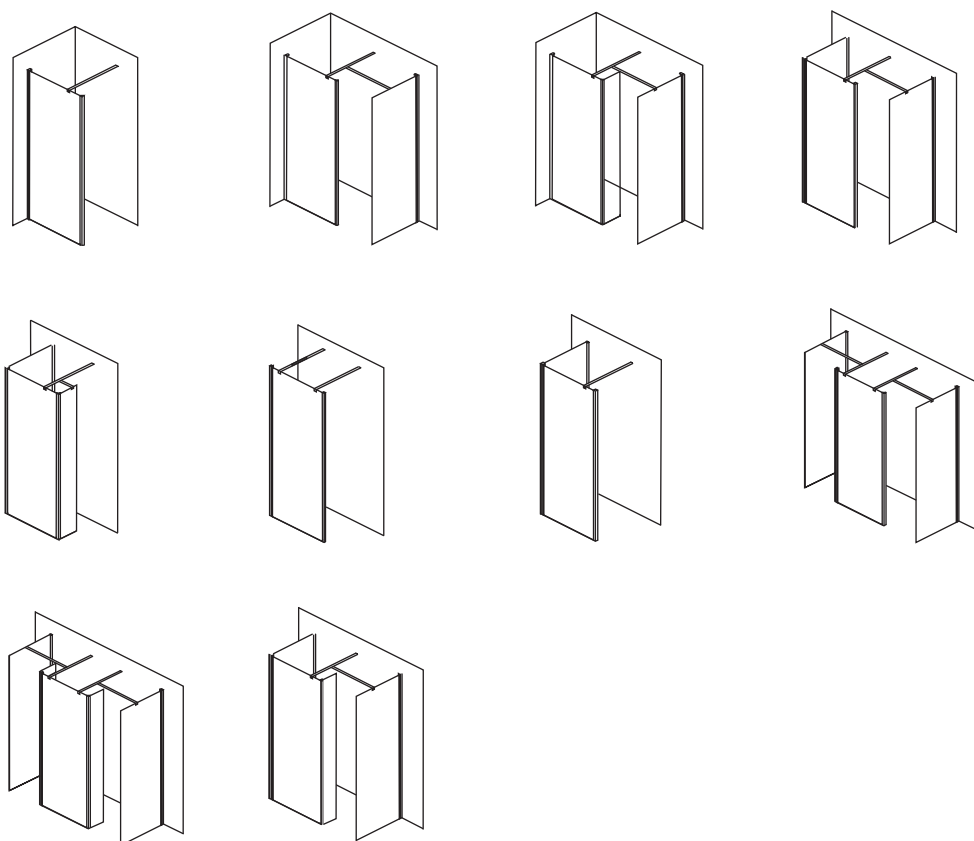

QUADRANT WITH TWO PIVOT DOORS AND FIXED ELEMENT

Magnetic closure. Opening with integrated Camme-System. Handle included.

H195

6mm

WALK IN
design STUDIO INDA

GAMMA / RANGE _ WALK IN 8mm

Estensibilità 2 cm.
Extensibility 2 cm.