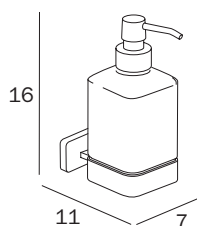

SPANDISAPONE A PARETE / WALL-MOUNTED SOAP DISPENSER

A18120 ... 21
cm 7 x 16H x 11

FINITURE / FINISHES: ...

- CR
- WM
- NE
- AC
- CF
- CG
- DR
- OR
- OS
- BZ