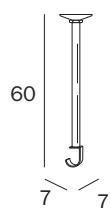

A0148B CR
cm 170 x 7H x 70
● cm $\varnothing$ 2

FINITURE / FINISHES: ...
CR

composto da 2
attacchi a parete e 3
tubo

with 2 wall fixtures
and 3 tube

SOSTEGNO PER TUBO DOCCIA A SOFFITTO IN OTTONE /
SUPPORT FOR CELLING SHOWER ROD, IN BRASS