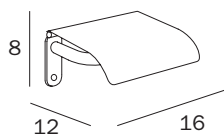

PORTAROTOLO / PAPER HOLDER

AV426F CR
cm 16 x 8H x 12

FINITURE / FINISHES: ...
CR