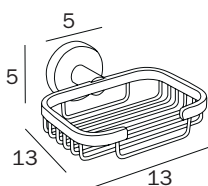

CESTINO / BASKET

A60490 ...
cm 13 x 5H x 13

FINITURE / FINISHES: ...

AL
NS