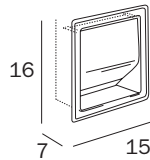

PORTAROTOLO CON COPERCHIO / PAPER HOLDER WITH COVER

A3827A CR

cm 13 x 10H x 10

FINITURE / FINISHES: ...

CR

silenzioso

noiseless

PORTAROTOLO DA INCASSO CON COPERCHIO /
BUILT IN PAPER HOLDER WITH COVER