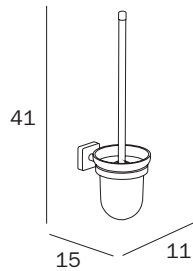

PORTASCOPINO DA PARETE / WALL-MOUNTED TOILET BRUSH HOLDER

FINITURE / FINISHES: ...
CR

NEW