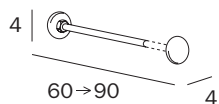

FINITURE / FINISHES

CR_cromato / chrome-plated

AP_alluminio lucido / polished aluminium

QD_poliestere (PE) impermeabilizzato bianco /
waterproofed polyester (PE) white

QB_PVC bianco / PVC white

**TUBO PER DOCCIA IN ALLUMINIO ESTENSIBILE /
ALUMINIUM SHOWER ROD EXTENSIBLE**

A0416A AP

cm 60→90 x 4H x 4

● cm $\varnothing$ 2

FINITURE / FINISHES: ...
AP