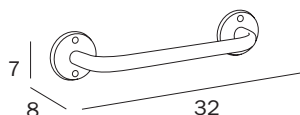

FINITURE / FINISHES: ...
CR

PORTATELI CON PORTASALVIETTE / BATH TOWEL RACK WITH TOWEL HOLDER

A13680 CR

cm 63 x 16H x 29

- cm 60
- mm 20

FINITURE / FINISHES: ...
CR

MANIGLIONE / GRAB-BAR

A0590M CR