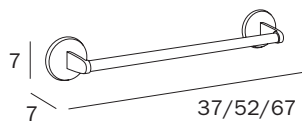

PORTASALVIETTE / TOWEL HOLDER

AV1180 CR
 cm 62 x 2H x 8
 ●—● cm 60
 ● mm 16

FINITURE / FINISHES: ...

CR

click

PORTASALVIETTE / TOWEL HOLDER

A0418A CR
 cm 37 x 7H x 7
 ●—● cm 30
 ● mm 16

A0418B CR
 cm 52 x 7H x 7
 ●—● cm 45
 ● mm 16