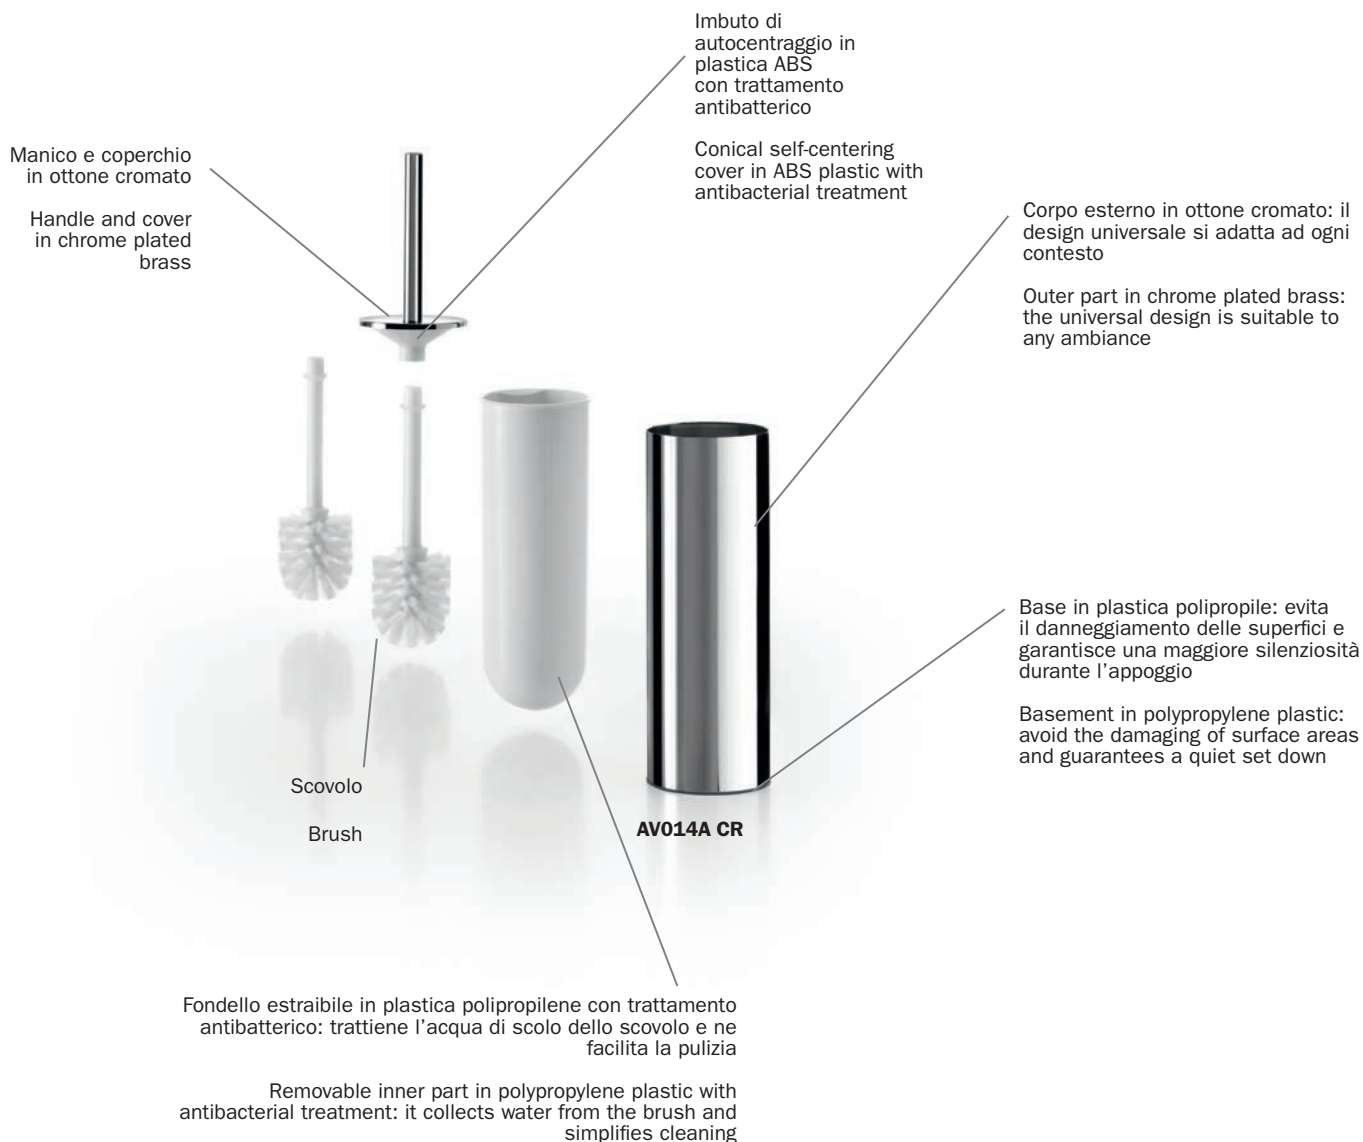

MYLOVE

New hygenical innovation