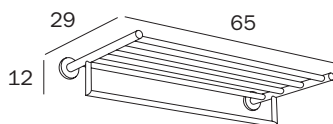

A1020A CR
 cm 5 x 5H x 6

FINITURE / FINISHES: ...
 CR

APPENDIABITI DOPPIO / DOUBLE CLOTHES HANGER

A1020B CR
 cm 15 x 5H x 5

FINITURE / FINISHES: ...
 CR

PORTATELI CON PORTASALVIETTE / BATH TOWEL RACK WITH TOWEL HOLDER