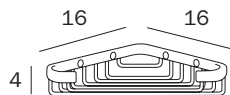

03_vetro extrachiaro trasparente /
 extra clear transparent glass
 21_vetro satinato / satined glass

CESTINO PER VASCA / BASKET FOR BATHTUB

A05410 CR

cm 66 → 72 x 6H x 13

FINITURE / FINISHES: ...
 CR

ANGOLARE / CORNER