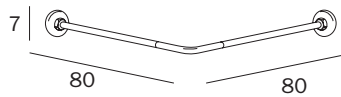

TUBO PER DOCCIA IN OTTONE AD ANGOLO NON ESTENSIBILE /
BRASS SHOWER ROD FOR CORNER NOT EXTENSIBLE

A0148A CR
cm 80 x 7H x 80
● cm $\varnothing$ 2

FINITURE / FINISHES: ...
AP

composto da 2
attacchi a parete e 3
tubo

aluminium wiht 2 wall
fixtures and 3 tube

TUBO PER DOCCIA IN OTTONE AD ANGOLO NON ESTENSIBILE /
BRASS SHOWER ROD FOR CORNER NOT EXTENSIBLE