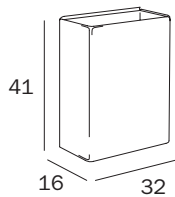

GETTACARTA DA PARETE / WALL-MOUNTED WASTE BASKET

AV401D ...
cm 32 x 41H x 16

FINITURE / FINISHES: ...

AL
NE

20 Lt.