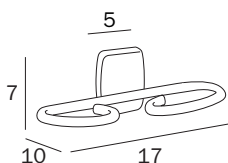

SUPPORTO DOPPIO A PARETE / WALL-MOUNTED DOUBLE SUPPORT

A2217N CR 00 3
cm 17 x 7H x 10

FINITURE / FINISHES: ...
CR

10 pz. per confezione

10 pieces for packing