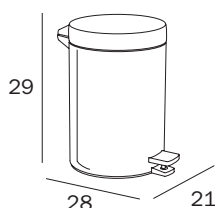

AL
 NE

in acciaio inox AISI
 304

in stainless steel AISI
 304

3 Lt.

**GETTACARTA CON COPERCHIO E PEDALE BASE ANTISCIVOLO /
 DUSTBIN WITH COVER AND PEDAL WITH ANTISLIP BASE**

AV4025 ...
 cm 21 x 29H x 28

FINITURE / FINISHES: ...