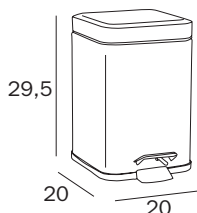

GETTACARTA CON COPERCHIO E PEDALE / DUSTBIN WITH COVER AND PEDAL

AV402B AL
cm 20 x 29,5H x 20

FINITURE / FINISHES: ...
AL

secchiello interno in
PF nero
black Pf inner bin

6 Lt.