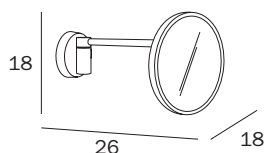

Can be fixed to mirror or wall with double-adhesive strip or silicone, 18 cm Ø mirror

FINITURE / FINISHES

CR_cromato / chrome-plated
 NE_nero opaco / mat black

DA PARETE / WALL-MOUNTED

A0458A CR
 cm 18 x 18H x 26