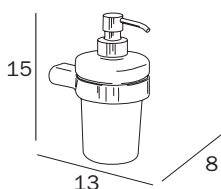

SPANDISAPONE A PARETE / WALL-MOUNTED SOAP DISPENSER

A20120 ... 21
cm 8 x 15H x 13

FINITURE / FINISHES: ...

CR
AC

click 0,25 Lt.