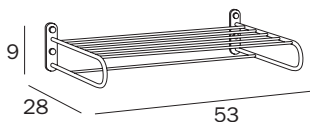

FINITURE / FINISHES

CR_cromato / chrome-plated
NE_nero opaco / mat black
AL_acciaio inox / stainless steel
WC_bianco - cromo / white - chrome
NW_nero / black
WW_bianco / white

SL_silver / silver
SN_silver - nero / silver - black
CU_cromato - nero soft touch /
chrome-plated - black soft touch
CW_cromato - bianco soft touch /
chrome-plated - white soft touch

PORTATELI CON PORTASALVIETTE / BATH TOWEL RACK WITH TOWEL HOLDER

A0470F CR

cm 53 x 9H x 28

- ●—● cm 50
- mm 9

FINITURE / FINISHES: ...
CR