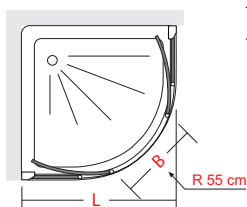

L	Cod.	B	KG
77 - 79 cm	B5072	38	46
87 - 89 cm	B5073	51	53