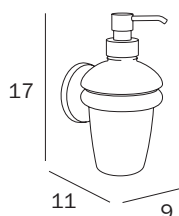

SPANDISAPONE A PARETE / WALL-MOUNTED SOAP DISPENSER

A25120 CR 21
cm 9 x 17H x 11

FINITURE / FINISHES: ...
CR

0,25 Lt.