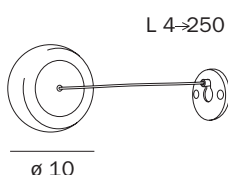

FILO STENDIBIANCHERIA ESTENSIBILE / EXTENSIBLE CLOTHESLINE WIRE

A04660 CR

cm 4→250 x 10H x 10

FINITURE / FINISHES: ...

CR