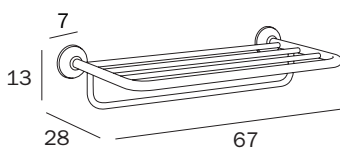

PORTATELI CON PORTASALVIETTE / BATH TOWEL RACK WITH TOWEL HOLDER

A04690 CR

cm 67 x 13H x 28

- ●—● cm 60
- mm 20

FINITURE / FINISHES: ...
CR