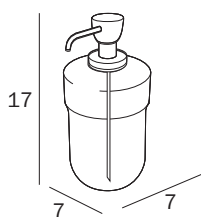

SPANDISAPONE DA APPOGGIO / TABLETOP SOAP DISPENSER

A6012A ... 21
cm 7 x 17H x 7

FINITURE / FINISHES: ...

AL
NS

vetro satinato per art.
A6010N e A6017N

satinated glass for
art. A6010N and
A6017N