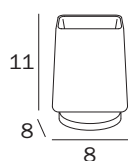

BICCHIERE / TUMBLER

R1510B001
cm 8 x 11H x 8

vetro extrachiaro
trasparente
per art. A2010N

extra clear transparent
glass
for art. A2010N