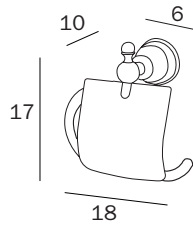

PORTAROTOLO CON COPERCHIO / PAPER HOLDER WITH COVER

A3226A ...
cm 18 x 17H x 10
● mm 12

FINITURE / FINISHES: ...

CR
CD
DR
BZ

PORTASCOPINO DA PARETE O A TERRA / WALL-MOUNTED OR FREE-STANDING TOILET BRUSH HOLDER