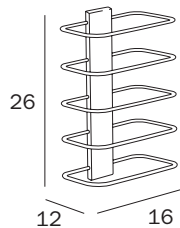

PORTASALVIETTE A RIPIANI / SHELVED TOWEL HOLDER

A0467N CR
cm 16 x 26H x 12

FINITURE / FINISHES: ...
CR