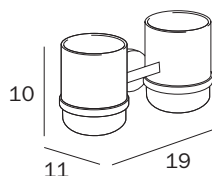

FINITURE / FINISHES

CR_cromato / chrome-plated
21_vetro satinato / satined glass
26_vetro satinato / satined glass

PORTABICCHIERE A PARETE / WALL-MOUNTED TUMBLER HOLDER

A3610D CR 21
cm 19 x 10H x 11

FINITURE / FINISHES: ...
CR