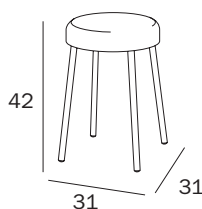

A3814A CR
cm 9 x 41H x 9

FINITURE / FINISHES: ...
CR

SGABELLO / STOOL

A03750 CR
cm 31 x 42H x 31

FINITURE / FINISHES: ...
CR

seduta in resina
ureica (UF)

seat in ureic resin
(UF)

FINITURE / FINISHES