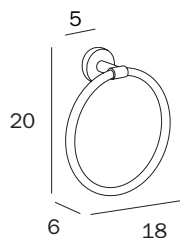

PORTASALVIETTE AD ANELLO / RING TOWEL HOLDER

A10160 CR
cm 18 x 20H x 6
● mm 16

FINITURE / FINISHES: ...
CR