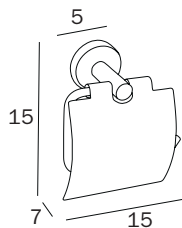

PORTAROTOLO CON COPERCHIO / PAPER HOLDER WITH COVER

A60260 ...
cm 15 x 15H x 7

FINITURE / FINISHES: ...

AL
NS