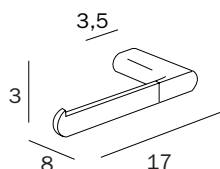

PORTAROTOLO / PAPER HOLDER

A2025A ...

cm 17 x 3H x 8
■ mm 6x20

A2025B ...

cm 17 x 3H x 8
■ mm 6x20

FINITURE / FINISHES: ...

CR
CU
CW
AC

click