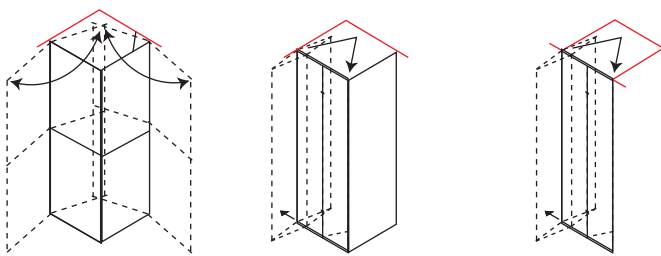

GAMMA / RANGE

Chiusura magnetica.
Apertura mediante sistema Camme integrato. Apertura totale delle ante sia verso l'interno che verso l'esterno.
Estensibilità 2 cm.

Magnetic closure.
Opening with integrated Camme-System. Fulldoor opening internally and externally.
Extensibility 2 cm.

H190

6mm