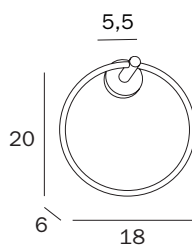

PORTASALVIETTE AD ANELLO / RING TOWEL HOLDER

A36160 CR
cm 18 x 20H x 6
● mm 10

FINITURE / FINISHES: ...
CR