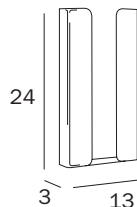

PORTASCOPINO DA TERRA / FREE-STANDING TOILET BRUSH HOLDER

AV8140 WZ
cm 23 x 16H x 12

FINITURE / FINISHES: ...
WZ

bacinella in
prolipropilene (PP)

basin in
polypropylene (PP)

DISTRIBUTORE DI SACCHETTI IGIENICI / SANITARY BAG DISPENSER