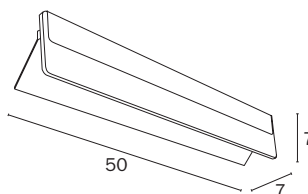

cod.	Herz	Watt	Volt
V502040	50-60	6	220-240