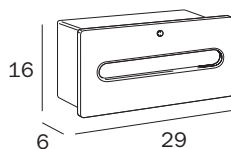

FINITURE / FINISHES

WZ_wianco RAL 9016 / white RAL 9016
AP_alluminio lucido / polished aluminium
01_vetro trasparente / transparent glass
03_vetro extrachiaro trasparente /
extra clear transparent glass

PORTAKLEENEX DA INCASSO / BUILT IN KLEENEX DISPENSER

A0525C AL

cm 29 x 16H x 6

FINITURE / FINISHES: ...

AL