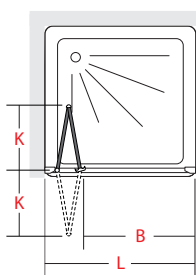

L	Cod.	B	K	KG
67 - 71 cm	B5020	45	32	28
72 - 76 cm	B5021	50	34	30
77 - 81 cm	B5022	55	37	32
87 - 91 cm	B5024	65	40	36
97 - 101 cm	B5026	75	44	40