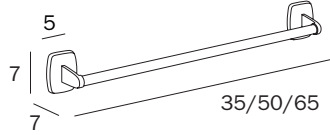

FINITURE / FINISHES

CR_cromato / chrome-plated

AL_acciaio inox / stainless steel

01_vetro trasparente / transparent glass

02_polimethylmetacrilato trasparente (PMMA) /
polymethyl methacrylate (PMMA)

03_vetro extrachiario trasparente /
extra clear transparent glass

PORTASALVIETTE / TOWEL HOLDER

A2218A CR

cm 35 x 7H x 7

- ●—● cm 30
- mm 16

A2218B CR

cm 50 x 7H x 7

- ●—● cm 45
- mm 16

A2218C CR

cm 65 x 7H x 7

- ●—● cm 60
- mm 16

FINITURE / FINISHES: ...

CR

10 pz. per confezione

10 pieces for packing