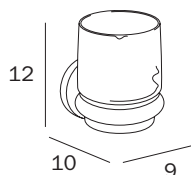

PORTABICCHIERE A PARETE / WALL-MOUNTED TUMBLER HOLDER

A25100 CR 03
cm 9 x 12H x 10

FINITURE / FINISHES: ...
CR