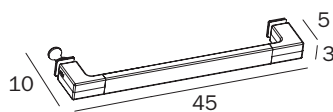

PORTASALVIETTE PER PARETE DOCCIA / TOWEL HOLDER FOR SHOWER ENCLOSURE

A3395K CR
cm 45 x 3H x 5
●—● cm 42
■ mm 28x14

FINITURE / FINISHES: ...

CR