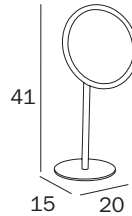

FINITURE / FINISHES

CR_cromato / chrome-plated
NE_nero opaco / mat black
AL_acciaio inox / stainless steel
WC_bianco - cromo / white - chrome
NW_nero / black
WW_bianco / white

SL_silver / silver
SN_silver - nero / silver - black
CU_cromato - nero soft touch /
chrome-plated - black soft touch
CW_cromato - bianco soft touch /
chrome-plated - white soft touch

DA APPOGGIO / FREE-STANDING

AV058P ...
cm 20 x 41H x 15

FINITURE / FINISHES: ...

CR
NE

Parabola Ø 20 cm in PMMA trasparente.

20 cm Ø mirror reflector in transparent PMMA.