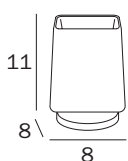

BICCHIERE / TUMBLER

R1510B002
cm 8 x 11H x 8

vetro satinato
per art. A2010N

satined glass
for art. A2010N