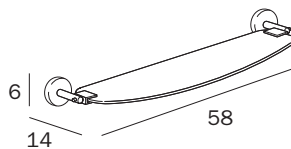

FINITURE / FINISHES

CR_cromato / chrome-plated
21_vetro satinato / satined glass
26_vetro satinato / satined glass

MENSOLA / SHELF

A36090 CR 26
cm 58 x 6H x 14
●—● cm 52

FINITURE / FINISHES: ...
CR