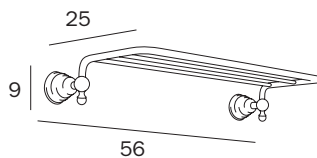

PORTATELI / BATH TOWEL HOLDER

A32680 ...
cm 56 x 9H x 25
●—● cm 50
● mm 12

FINITURE / FINISHES: ...

CR
CD
DR
BZ

MANIGLIONE CON CESTINO / GRAB-BAR WITH BASKET

A32920 ...
cm 42 x 21H x 12

FINITURE / FINISHES: ...