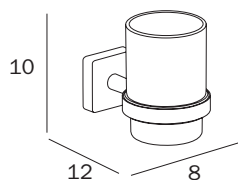

FINITURE / FINISHES

CR_cromato / chrome-plated
21_vetro satinato / satined glass
26_vetro satinato / satined glass

PORTABICCHIERE A PARETE / WALL-MOUNTED TUMBLER HOLDER

A30100 CR 21
cm 8 x 10H x 12

FINITURE / FINISHES: ...
CR

NEW