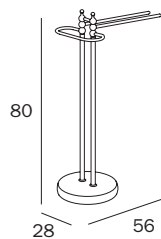

PIANTANA / STAND

A32850 ...
cm 28 x 80H x 56
● mm 16

FINITURE / FINISHES: ...

CR
CD
DR
BZ