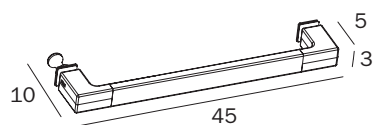

PORTASALVIETTE PER PARETE DOCCIA / TOWEL HOLDER FOR SHOWER ENCLOSURE

A3395K CR

cm 45 x 3H x 5

●—● cm 42

■ mm 28x14

FINITURE / FINISHES: ...

CR