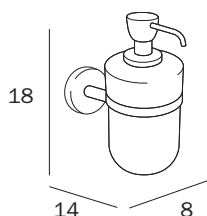

SPANDISAPONE A PARETE / WALL-MOUNTED SOAP DISPENSER

A36120 CR 21
cm 8 x 18H x 14

FINITURE / FINISHES: ...
CR

0,25 Lt.