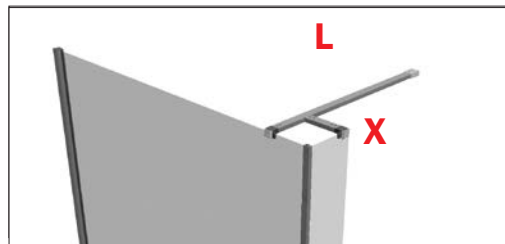

B0074 B CR
Cromato
Chrome-plated

Staffa di rinforzo regolabile
per 2 pareti, installazione
reversibile.

L max 120 cm
X 15 cm

Adjustable reinforcement
bracket for 2 panels,
reversible installation.