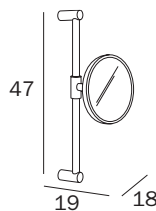

DA PARETE / WALL-MOUNTED

A0458E CR
cm 18 x 47H x 19