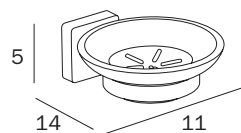

PORTASAPONE A PARETE / WALL-MOUNTED SOAP HOLDER

A30110 CR 21
cm 11 x 5H x 14

FINITURE / FINISHES: ...
CR

NEW