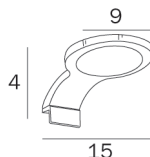

FINITURE / FINISHES

CR_cromato / chrome-plated
AL_acciaio inox / stainless steel
AA_alluminio satinato / satin-finished aluminium
SA_alluminio satinato / satin-finished aluminium
UW_bianco / white

A BORDO SPECCHIO / MOUNTED ALONG MIRROR BORDER

cod.	Herz	Watt	Volt
AVOL2E CR V501140	50-60	6	220-240

FINITURE / FINISHES: ...

CR

Lampada con diffusore in plexiglass.

Lamp with plexiglass diffuser.

A BORDO SPECCHIO / MOUNTED ALONG MIRROR BORDER

cod.	Herz	Watt	Volt
AVOL2D CR V501130	50-60	6	220-240

FINITURE / FINISHES: ...

CR

Lampada con diffusore in plexiglass.

Lamp with plexiglass diffuser.