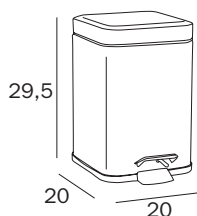

GETTACARTA CON COPERCHIO E PEDALE / DUSTBIN WITH COVER AND PEDAL

AV402A AL
 cm 16 x 25H x 16

FINITURE / FINISHES: ...
 AL

secchiello interno in
 PF nero
 black Pf inner bin

3 Lt.

GETTACARTA CON COPERCHIO E PEDALE / DUSTBIN WITH COVER AND PEDAL