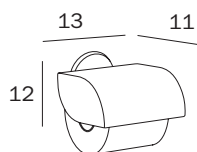

PORTAROTOLO CON COPERCHIO / PAPER HOLDER WITH COVER

A25270 CR

cm 13 x 12H x 11

FINITURE / FINISHES: ...
CR