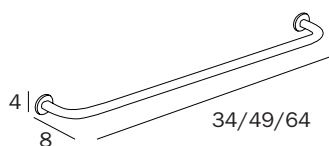

FINITURE / FINISHES

CR_cromato / chrome-plated
WM_bianco opaco / mat white
NE_nero opaco / mat black
AC_nickel spazzolato / brushed nickel
CF_cromo nero lucido / glossy black chrome
CG_cromo nero spazzolato / brushed black-chrome

DR_dorato 24 carati / gilded 24 carats
OR_oro rosato lucido / glossy rose-coloured gilded
OS_oro rosato spazzolato / brushed rose-coloured gilded
BZ_bronzo / bronzed
AL_acciaio inox / stainless steel
O3_vetro extrachiaro trasparente / extra clear transparent glass

PORTASALVIETTE / TOWEL HOLDER

AV190A ...
cm 34 x 4H x 8
●—● cm 30
● mm 16

AV190B ...
cm 49 x 4H x 8
●—● cm 45
● mm 16

AV190C ...
cm 64 x 4H x 8
●—● cm 60
● mm 16

FINITURE / FINISHES: ...

CR
WM
NE
AC
CF
CG
DR
OR
OS
BZ