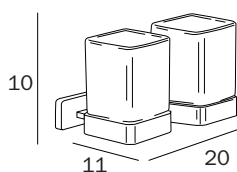

PORTABICCHIERE A PARETE / WALL-MOUNTED TUMBLER

A1810F ... 21
cm 20 x 10H x 11

FINITURE / FINISHES: ...

CR
WM
NE
AC
CF
CG
DR
OR
OS
BZ