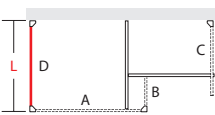

L	Cod.	KG
68 - 70 cm	B2590 D	40
78 - 80 cm	B2591 D	44
88 - 90 cm	B2592 D	49
98 - 100 cm	B2593 D	54

PARETE D
Vetro temperato di sicurezza
8 mm.

PANEL D
Tempered safety glass 8 mm.