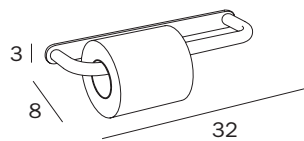

PORTAROTOLO DOPPIO / DOUBLE PAPER HOLDER

AV426D CR

cm 32 x 3H x 8

FINITURE / FINISHES: ...

CR