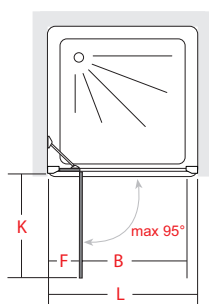

L	Cod.	B	F	K	KG
76 - 79,5 cm	B5734 S/D	48	24,6	49,1	30
86,5 - 90 cm	B5737 S/D	57	25,5	58,6	35
97 - 100,5 cm	B5741 S/D	62	31,2	63,3	38
107,5 - 111 cm	B5744 S/D	68	35,8	69,3	39
118 - 121,5 cm	B5747 S/D	72	42,3	73,3	42

PORTA A BATTENTE E ELEMENTO FISSO PER NICCHIA

Chiusura magnetica. Apertura mediante sistema Camme integrato. Maniglia inclusa.

PIVOT DOOR WITH FIXED ELEMENT FOR NICHE

Magnetic closure. Opening with integrated Camme-System. Handle included.

H195

6mm