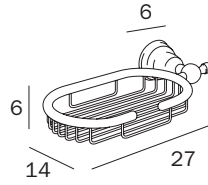

FINITURE / FINISHES

CR_cromato / chrome-plated
CD_cromato - dorato / chrome-plated - gilded
DR_dorati 24 carati / gilded 24 carats
BZ_bronzo / bronzed
Z1_vetro satinato / satinated glass
O7_ceramica bianca / white ceramic

CESTINO / BASKET

A32500 ...
cm 27 x 6H x 14

FINITURE / FINISHES: ...

CR
CD
DR
BZ