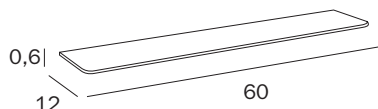

DA PARETE CON LUCE / WALL-MOUNTED WITH LIGHTING**AV158C CR**

cm 20 x 20H x 40
 Watt 2.2
 Volt 100/240

FINITURE / FINISHES: ...

CR

Braccio snodato,
parabola Ø 25 cmJointed arm, Ø 25
mirror**RIPIANO / SHELF****R1150A**