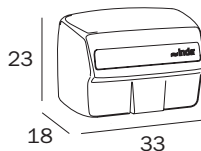

FINITURE / FINISHES

CR_cromato / chrome-plated
NE_nero opaco / mat black
AL_acciaio inox / stainless steel
WC_bianco - cromo / white - chrome
NW_nero / black
WW_bianco / white

SL_silver / silver
SN_silver - nero / silver - black
CU_cromato - nero soft touch /
chrome-plated - black soft touch
CW_cromato - bianco soft touch /
chrome-plated - white soft touch

ASCIUGAMANI ELETTRICO / HAND DRYER

AV473A CR

cm 33 x 23H x 18
Volt 230-240
Watt 2200
dB(A): 63
MC/H: 255