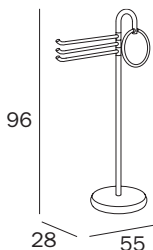

FINITURE / FINISHES: ...
CR

4 portasalviette
4 towel holders