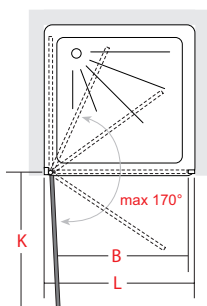

L	Cod.	B	K	KG
67,5 - 70 cm	B6040	59	59	31,5
72,5 - 75 cm	B6041	64	64	33
77,5 - 80 cm	B6042	69	69	34,5
87,5 - 90 cm	B6044	79	79	37,5
97,5 - 100 cm	B6045	89	89	40,5

PORTA A BATTENTE SINISTRA O DESTRA

Chiusura magnetica.
Apertura mediante sistema
Camme integrato. Apertura
totale delle ante sia verso
l'interno che verso l'esterno.
Maniglia inclusa.

LEFT OR RIGHT PIVOT DOOR

Magnetic closure.
Opening with integrated
Camme-Sytem. Fulldoor
opening internally and
externally. Handle included.

H195

6mm