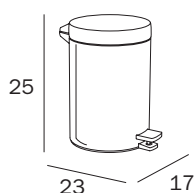

**GETTACARTA CON COPERCHIO E PEDALE BASE ANTISCIVOLO /
DUSTBIN WITH COVER AND PEDAL WITH ANTISLIP BASE**

AV4023 ...
cm 17 x 25H x 23

FINITURE / FINISHES: ...

AL
NE

in acciaio inox AISI
304

in stainless steel AISI
304

3 Lt.