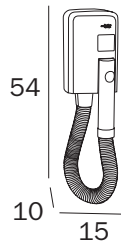

ASCIUGACAPELLI / HAIRDRYER T

AV454C WW
cm 15 x 54H x 10
Volt 220-240
Watt 1000-1200
dB(A): 73
MC/H: 54

FINITURE / FINISHES: ...

WW

timer e termostato di
sicurezza in plastica
bianca

timer and safety
thermostat in white
plastic