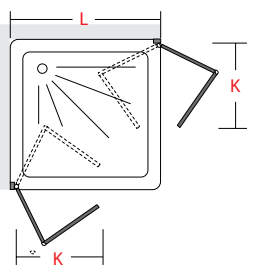

L	Cod.	K	KG
68-70	B9521	31	24
78-80	B9526	36	28
88-90	B9531	41	33
98-100	B9536	46	39

ANGOLO CON ANTE A SOFFIETTO

Due ante a soffietto ripiegabili sia all'interno che all'esterno.

CORNER ENCLOSURE WITH 2 BIFOLDING DOORS

Two bifolding doors with inward and outward opening.