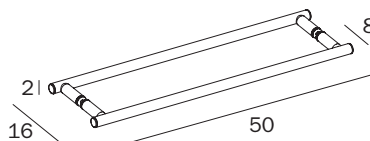

PORTASALVIETTE INTERNO ED ESTERNO PER PARETE DOCCIA /
INTERNAL AND EXTERNAL TOWEL HOLDER FOR SHOWER ENCLOSURE

A4618J CR

cm 50 x 2H x 16
●—● cm 45
● mm 21

FINITURE / FINISHES: ...

CR