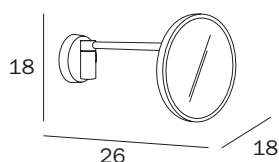

DA PARETE / WALL-MOUNTED

A0458A CR
cm 18 x 18H x 26

FINITURE / FINISHES: ...
CR

Braccio snodato,
parabola Ø 18 cm in
ottone cromato.

Jointed arm, 18 cm Ø
chrome-plated
brass mirror reflector.