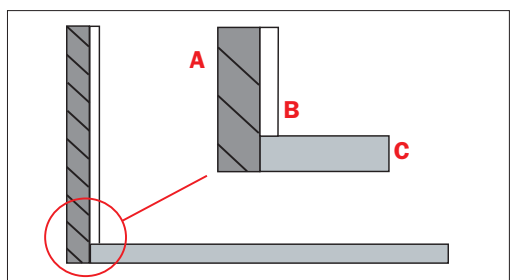

PIATTO DOCCIA A INCASSO /
RECESSED BATHTHSCREEN

A- Muro / Wall

B- rivestimento ceramico / Ceramic coating

C- Piatto doccia / Bathscreen