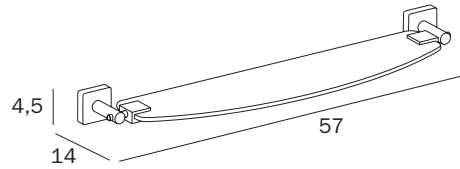

FINITURE / FINISHES

CR_cromato / chrome-plated
21_vetro satinato / satined glass
26_vetro satinato / satined glass

MENSOLA IN CRISTALLO SATINATO TEMPERATO 6 MM CON SUPPORTI /
TEMPERED SATINED CRYSTAL SHELF, 6MM GLASS, WITH BRACKETS