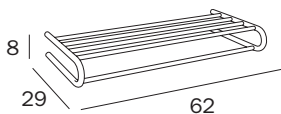

PORTATELI CON PORTASALVIETTE / BATH TOWEL RACK WITH TOWEL HOLDER

A0470B CR

cm 62 x 8H x 29

- ●—● cm 60
- mm 16

FINITURE / FINISHES: ...
CR