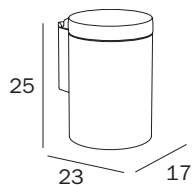

FINITURE / FINISHES

WZ_wianco RAL 9016 / white RAL 9016
AP_alluminio lucido / polished aluminium
01_vetro trasparente / transparent glass
03_vetro extrachiaro trasparente /
extra clear transparent glass

GETTACARTA A PARETE CON COPERCHIO / WALL-MOUNTED DUSTBIN WITH COVER

AV602S AL
cm 17 x 25H x 23

FINITURE / FINISHES: ...

AL

secchiello interno in
PF nero

black Pf inner bin

3 Lt.