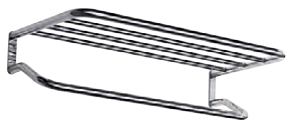

FINITURE / FINISHES

NC_nero opaco - cromato /
mat black - chrome-plated
21_vetro satinato / satined glass
03_vetro extrachiaro trasparente /
extra clear transparent glass

PORTATELI / BATH TOWEL RACK

A13680 CR

cm 63 x 16H x 29

●—● cm 60
● mm 20

FINITURE / FINISHES: ...
CR