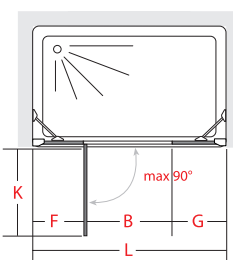

L	Cod.	B	F	G	K	KG
97 - 102 cm	B5780 S/D	51	23,1	21,5	58,5	38
107 - 112 cm	B5782 S/D	57	25	23,4	58,5	39
117 - 122 cm	B5784 S/D	60	28	27	61,2	43
127 - 132 cm	B5786 S/D	62	32,6	31	63,2	46
137 - 142 cm	B5788 S/D	72	32,6	31	73,2	49
147 - 152 cm	B5791 S/D	72	37,6	36	73,2	52
157 - 162 cm	B5792 S/D	74	41,6	40	75,2	54
167 - 172 cm	B5793 S/D	78	44,7	43,1	79,2	60
177 - 181 cm	B5794 S/D	85	46,3	44,7	86	64