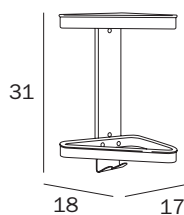

ANGOLARE DOPPIO / DOUBLE CORNER SHELF

A04320 AL 02

cm 17 x 31H x 18

FINITURE / FINISHES: ...
AL