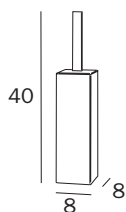

AV014B ...
cm 9 x 40H x 9

FINITURE / FINISHES: ...
CR
AC

PORTASCOPINO DA PARETE O A TERRA /
WALL-MOUNTED OR FREE-STANDING TOILET BRUSH HOLDER

AV114A ...
cm 8 x 40H x 8

FINITURE / FINISHES: ...
CR
AC

GETTACARTA CON COPERCHIO E PEDALE / DUSTBIN WITH COVER AND PEDAL