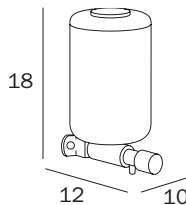

SPANDISAPONE A PARETE / WALL-MOUNTED SOAP DISPENSER

A05670 CR

cm 8 x 16H x 11

FINITURE / FINISHES: ...

CR

0,5 Lt.

SPANDISAPONE A PARETE / WALL-MOUNTED SOAP DISPENSER

A05671 CR