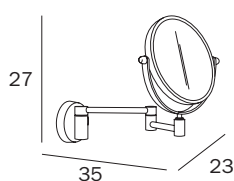

DA PARETE / WALL-MOUNTED

AV058C CR
cm 23 x 27H x 35X

FINITURE / FINISHES: ...

CR

Doppio braccio snodato,
parabola Ø 18 cm, in
ottone cromato, bifacciale,
pivotante.

Double jointed arm, 18 cm Ø
chrome-plated brass mirror
reflector, double sided,
pivoting.