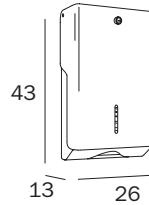

FINITURE / FINISHES

CR_cromato / chrome-plated

NE_nero opaco / mat black

AL_acciaio inox / stainless steel

WC_bianco - cromo / white - chrome

NW_nero / black

WW_bianco / white

SL_silver / silver

SN_silver - nero / silver - black

CU_cromato - nero soft touch /
chrome-plated - black soft touch

CW_cromato - bianco soft touch /
chrome-plated - white soft touch

DISTRIBUTORE A PARETE PER CARTA / WALL-MOUNTED PAPER DISPENSER

AV4290 ...
cm 26 x 43H x 13

FINITURE / FINISHES: ...

AL
NE

carta a pacchetto
350 pz

multifold paper
350 pcs