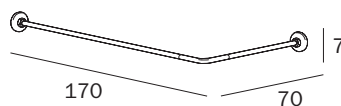

TUBO PER DOCCIA IN OTTONE AD ANGOLO NON ESTENSIBILE /
BRASS SHOWER ROD FOR CORNER NOT EXTENSIBLE

A0148A CR
cm 80 x 7H x 80
● cm $\varnothing$ 2

FINITURE / FINISHES: ...
AP

composto da 2
attacchi a parete e 3
tubo

aluminium wiht 2 wall
fixtures and 3 tube

TUBO PER DOCCIA IN OTTONE AD ANGOLO NON ESTENSIBILE /
BRASS SHOWER ROD FOR CORNER NOT EXTENSIBLE

A0148M CR
cm 90 x 7H x 90
● cm $\varnothing$ 2

FINITURE / FINISHES: ...
CR

composto da 2
attacchi a parete
e 3 tubo

with 2 wall fixtures
and 3 tube

TUBO PER DOCCIA IN OTTONE AD ANGOLO NON ESTENSIBILE /
BRASS SHOWER ROD FOR CORNER NOT EXTENSIBLE

A0148B CR
cm 170 x 7H x 70
● cm $\varnothing$ 2

FINITURE / FINISHES: ...
CR

composto da 2
attacchi a parete e 3
tubo

with 2 wall fixtures
and 3 tube

SOSTEGNO PER TUBO DOCCIA A SOFFITTO IN OTTONE /
SUPPORT FOR CELLING SHOWER ROD, IN BRASS

A01470 CR
cm 7 x 60H x 7
● cm $\varnothing$ 2

FINITURE / FINISHES: ...
CR

per art. A0148B

for art. A0148B