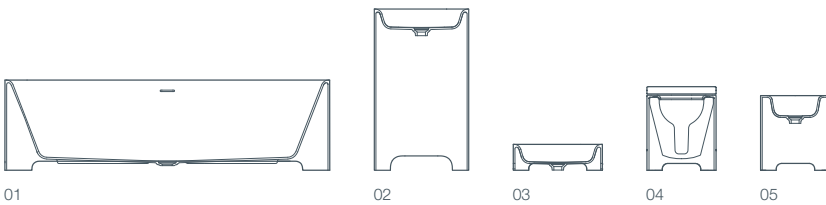

feel

some say the unique feel series is peter jamieson's finest work, its classic angular formation gives flexible but highly stylish solutions to multitudinous bathroom conundrums.

conceived in the principality of monaco this is european style at its best attracting interest from around the world. the embodiment of no nonsense bathing, enjoy!

be sure to consider the complete suite for maximum effect and lasting impression.

- 01 / feel bath, freestanding, 180x80x50 cm
- 02 / feel washbasin, freestanding, 53x43x90 cm
- 03 / feel washbasin, countertop, 50x40x15 cm
- 04 / feel toilet, floor mounted, 58x39x42 cm
- 05 / feel bidet, floor mounted, 58x39x42 cm