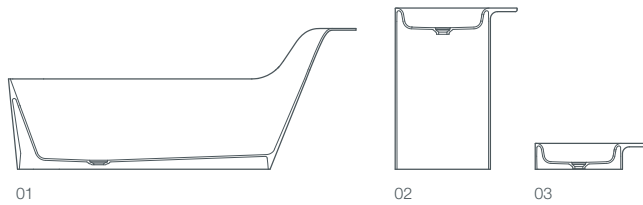

03

- 01 / pride bath, freestanding, 192x85x78/50 cm
- 02 / pride washbasin, freestanding, 65x40x90 cm
- 03 / pride washbasin, countertop, 65x40x15 cm
- 04 / pride toilet, wall hung, 58x39x37 cm
- 05 / pride bidet, wall hung, 58x39x37 cm
- 06 / pride toilet, floor mounted, 58x39x42 cm
- 07 / pride bidet, floor mounted, 58x39x42 cm