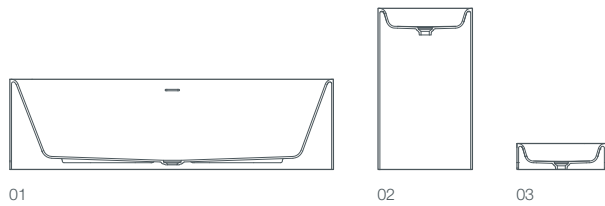

shine

'as we let our light shine we unconsciously give other people permission to do the same. as we are liberated from our own fear, our presence actually liberates others'. (marianne williamson)

inspirational words that embody the philosophy behind the exceptional series shine, which comes alive through subtle led illumination.

create a very special ambiance right in your own home with this unforgettable collection all capable of being individually illuminated.

- 01 / shine bath, freestanding, 180x80x50 cm
- 02 / shine washbasin, freestanding, 53x43x90 cm
- 03 / shine washbasin, countertop, 50x40x15 cm
- 04 / shine toilet, wall hung, 58x39x36 cm
- 05 / shine bidet, wall hung, 58x39x36 cm
- 06 / shine toilet, floor mounted, 58x39x41 cm
- 07 / shine bidet, floor mounted, 58x39x41 cm