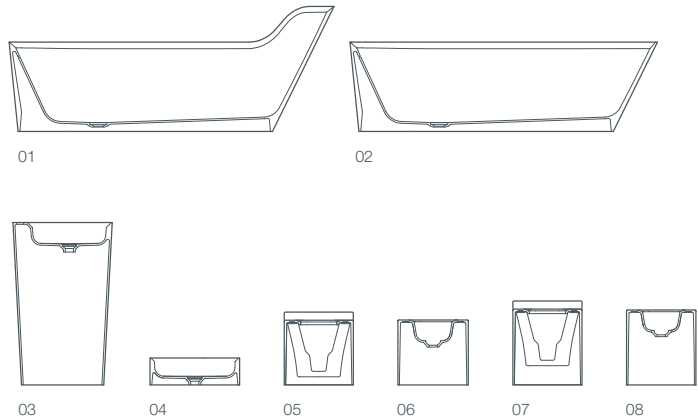

pearl can be the center piece of a coordinated suite of bathroom furniture, all solid surface including bidet, toilet and washbasins, both freestanding and countertop.

- 01 / pearl bath, freestanding, 182x81x70/50 cm
- 02 / pearl bath oval, freestanding, 172x81x50 cm
- 03 / pearl washbasin, freestanding, 55x40x90 cm
- 04 / pearl washbasin, countertop, 50x40x15 cm
- 05 / pearl toilet, wall hung, 56x39x36 cm
- 06 / pearl bidet, wall hung, 56x39x36 cm
- 07 / pearl toilet, floor mounted, 56x39x42 cm
- 08 / pearl bidet, floor mounted, 56x39x42 cm