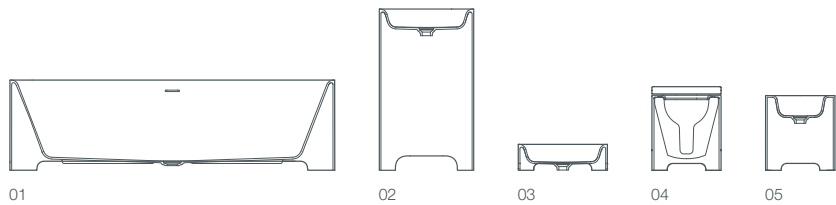

feel

some say the unique feel series is peter jamieson's finest work, its classic angular formation gives flexible but highly stylish solutions to multitudinous bathroom conundrums.

conceived in the principality of monaco this is european style at its best attracting interest from around the world. the embodiment of no nonsense bathing, enjoy!

be sure to consider the complete suite for maximum effect and lasting impression.

- 01 / feel bath, freestanding, 180x80x50 cm
- 02 / feel washbasin, freestanding, 53x43x90 cm
- 03 / feel washbasin, countertop, 50x40x15 cm
- 04 / feel toilet, floor mounted, 58x39x42 cm
- 05 / feel bidet, floor mounted, 58x39x42 cm