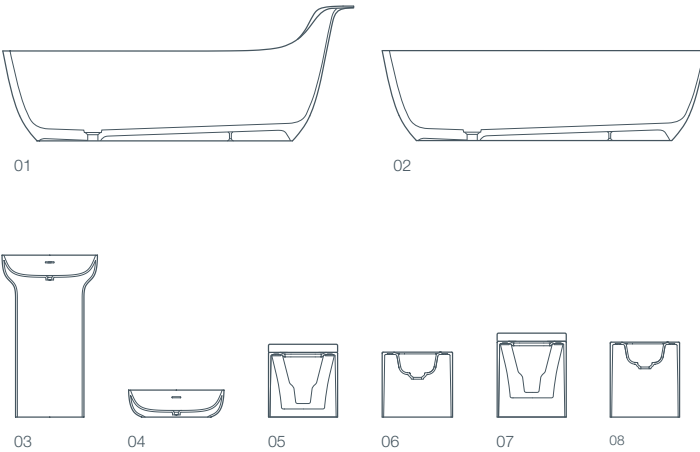

prime

the expression of first class design. a perfect symbiosis of rounded and straight lines is showing extraordinary artwork. feel the inevitable character of this bath and assimilate the smoothness and cosines it radiates.

the whole series is available with toilet, bidet and washbasin in freestanding or countertop version. our accessories round up and perfectly integrate in this picture of harmony and relaxation.

- 01 /prime bath, freestanding, 195x85x75/50 cm
- 02 /prime bath oval, freestanding, 180x85x50 cm
- 03 /prime washbasin, freestanding, 53x35x90 cm
- 04 /prime washbasin, countertop, 53x35x15 cm
- 05 /prime toilet, wall hung, 56x39x36 cm
- 06 /prime bidet, wall hung, 56x39x36 cm
- 07 /prime toilet, floor mounted, 56x39x42 cm
- 08 /prime bidet, floor mounted, 56x39x42 cm