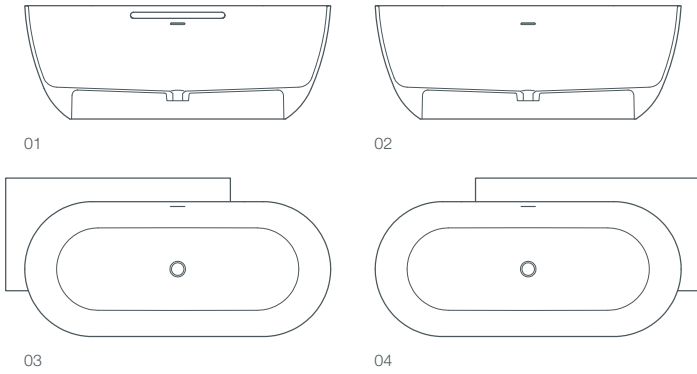

01

01 / coast bath, back to wall, 170x75x60 cm

40

lotus

lotus

another new addition to the k|stone® collection is lotus. with its high sides it is inviting you to relax. lotus is available with cutout slots which act both as a towel rail to keep your towel handy, and also as a practical grab bar for security. another version exists without the cutouts or as a corner version for niches.