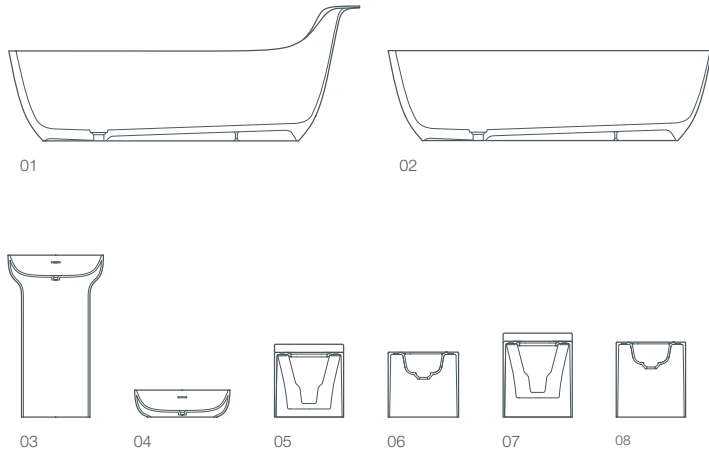

prime

the expression of first class design. a perfect symbiosis of rounded and straight lines is showing extraordinary artwork. feel the inevitable character of this bath and assimilate the smoothness and cosines it radiates.

the whole series is available with toilet, bidet and washbasin in freestanding or countertop version. our accessories round up and perfectly integrate in this picture of harmony and relaxation.

- 01 / prime bath, freestanding, 195x85x75/50 cm
- 02 / prime bath oval, freestanding, 180x85x50 cm
- 03 / prime washbasin, freestanding, 53x35x90 cm
- 04 / prime washbasin, countertop, 53x35x15 cm
- 05 / prime toilet, wall hung, 56x39x36 cm
- 06 / prime bidet, wall hung, 56x39x36 cm
- 07 / prime toilet, floor mounted, 56x39x42 cm
- 08 / prime bidet, floor mounted, 56x39x42 cm