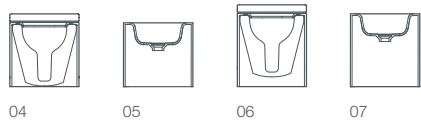

shine

'as we let our light shine we unconsciously give other people permission to do the same. as we are liberated from our own fear, our presence actually liberates others'. (marianne williamson)

inspirational words that embody the philosophy behind the exceptional series shine, which comes alive through subtle led illumination.

create a very special ambiance right in your own home with this unforgettable collection all capable of being individually illuminated.

- 01 / shine bath, freestanding, 180x80x50 cm
- 02 / shine washbasin, freestanding, 53x43x90 cm
- 03 / shine washbasin, countertop, 50x40x15 cm
- 04 / shine toilet, wall hung, 58x39x36 cm
- 05 / shine bidet, wall hung, 58x39x36 cm
- 06 / shine toilet, floor mounted, 58x39x41 cm
- 07 / shine bidet, floor mounted, 58x39x41 cm