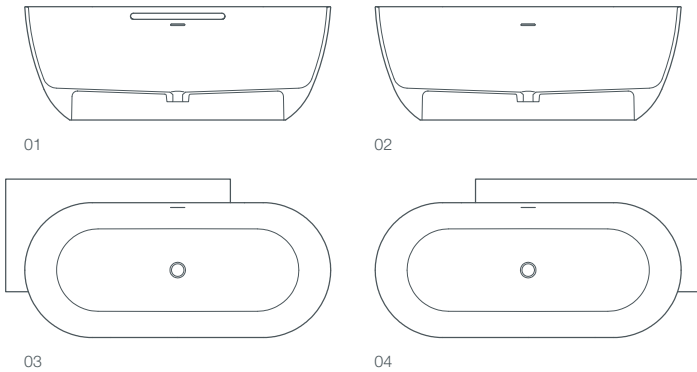

01

01 / coast bath, back to wall, 170x75x60 cm

40

lotus

lotus

another new addition to the k|stone® collection is lotus. with its high sides it is inviting you to relax. lotus is available with cutout slots which act both as a towel rail to keep your towel handy, and also as a practical grab bar for security. another version exists without the cutouts or as a corner version for niches.