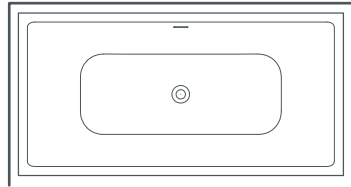

shape 80

shape brings modularity to the k|stone® collection. four basic sizes can be adapted to any individual requirement, permitting undermounted, corner, wall and free standing versions in a number of sizes to fit your space perfectly. shape is perfect for luxury contract projects, where the luxurious silky quality of k|stone® and the availability in many formats are required.

02

- 01 / shape bath, undermounted, 180x90x60 cm
- 02 / shape bath, niche, 180x90x60 cm
- 03 / shape bath, corner left, 180x90x60 cm
- 04 / shape bath, corner right, 180x90x60 cm
- 05 / shape bath, back to wall, 180x90x60 cm
- 06 / shape bath, freestanding, 180x90x60 cm

- shape bath, undermounted, 190x90x60 cm
- shape bath, niche, 190x90x60 cm
- shape bath, corner left, 190x90x60 cm
- shape bath, corner right, 190x90x60 cm
- shape bath, back to wall, 190x90x60 cm
- shape bath, freestanding, 190x90x60 cm