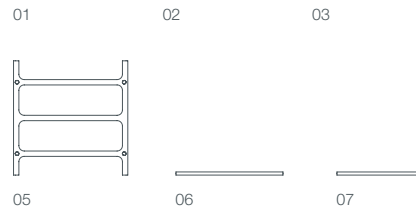

rails / bath trays

expensive bathroom textiles are a high-quality accessory in many bathrooms. why not presenting them in a high-class way? k|stone® rails and bath trays offer the best solution for presenting them in an appropriate way and round up your bathroom design adequately.

rails

bath trays

- 01 / ladder w/o shelves, 60x183x33,5 cm
- 02 / ladder w shelves, 60x180x34,5 cm
- 03 / ladder oval w/o shelves, 55x160x31,5 cm
- 04 / ladder oval w shelves, 55x160x32 cm
- 05 / towel rail x3, 64x64x9 cm
- 06 / towel rail 60, 60x2x9 cm
- 07 / towel rail 45, 45x2x9 cm

- 08 / bath bridge (pearl/glow/pride/prime/moon), 90x15x3 cm
- 09 / side tray for bath (feel/shine), 35x25x10 cm