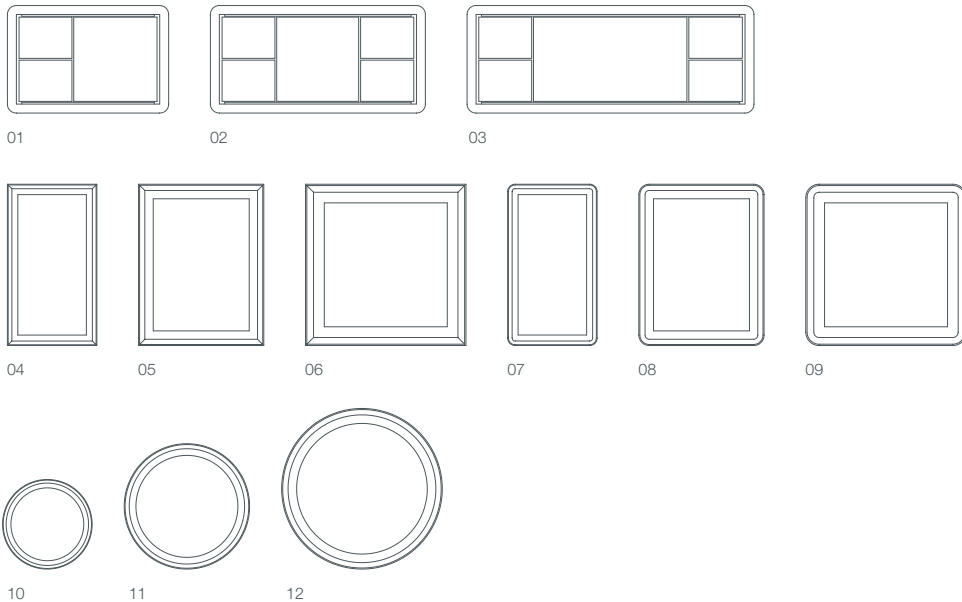

mirrors

simply irremissible! of course as mirrors are one of the key feature. bring your bathroom to life with our stunning selection of k|stone® bath mirrors.

the collection presents itself with integrated light options and offers a variety of different shapes and sizes. our solution with integrated cabinets combines the practical aspect of storage with outstanding high quality design. all designs perfectly match your k|stone® bathroom designs.

- 01 / mirror 90 w storage, 90x60x12 cm
- 02 / mirror 120 w storage, 120x60x12 cm
- 03 / mirror 160 w storage, 160x60x12 cm
- 04 / mirror 50 square, 50x90x7,5 cm
- 05 / mirror 70 square, 70x90x7,5 cm
- 06 / mirror 90 square, 90x90x7,5 cm

- 07 / mirror 50 oval, 50x90x7,5 cm
- 08 / mirror 70 oval, 70x90x7,5 cm
- 09 / mirror 90 oval, 90x90x7,5 cm
- 10 / mirror 50 round, ø 50x7,5 cm
- 11 / mirror 70 round, ø 70x7,5 cm
- 12 / mirror 90 round, ø 90x7,5 cm