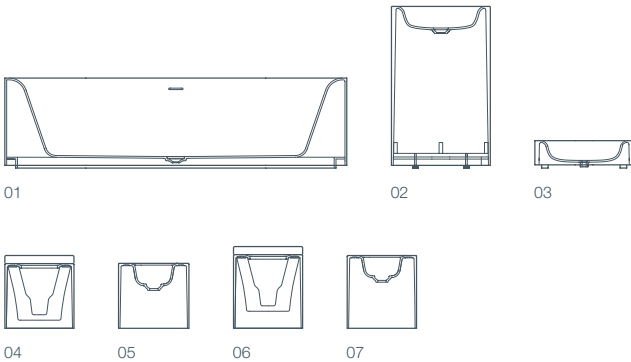

be a pioneer and discover new dimensions of luxury and extravagance. sense the embrace of this fascinating design which warmly illuminates your bathroom.

- 01 / moon washbasin, freestanding, 55x45x90 cm
- 02 / moon washbasin, countertop, 55x45x16 cm
- 03 / moon toilet, wall hung, 56x39x36 cm
- 04 / moon bidet, wall hung, 56x39x36 cm
- 05 / moon bath, freestanding, 190x90x50 cm
- 06 / moon toilet, floor mounted, 56x39x41 cm
- 07 / moon bidet, floor mounted, 56x39x41 cm