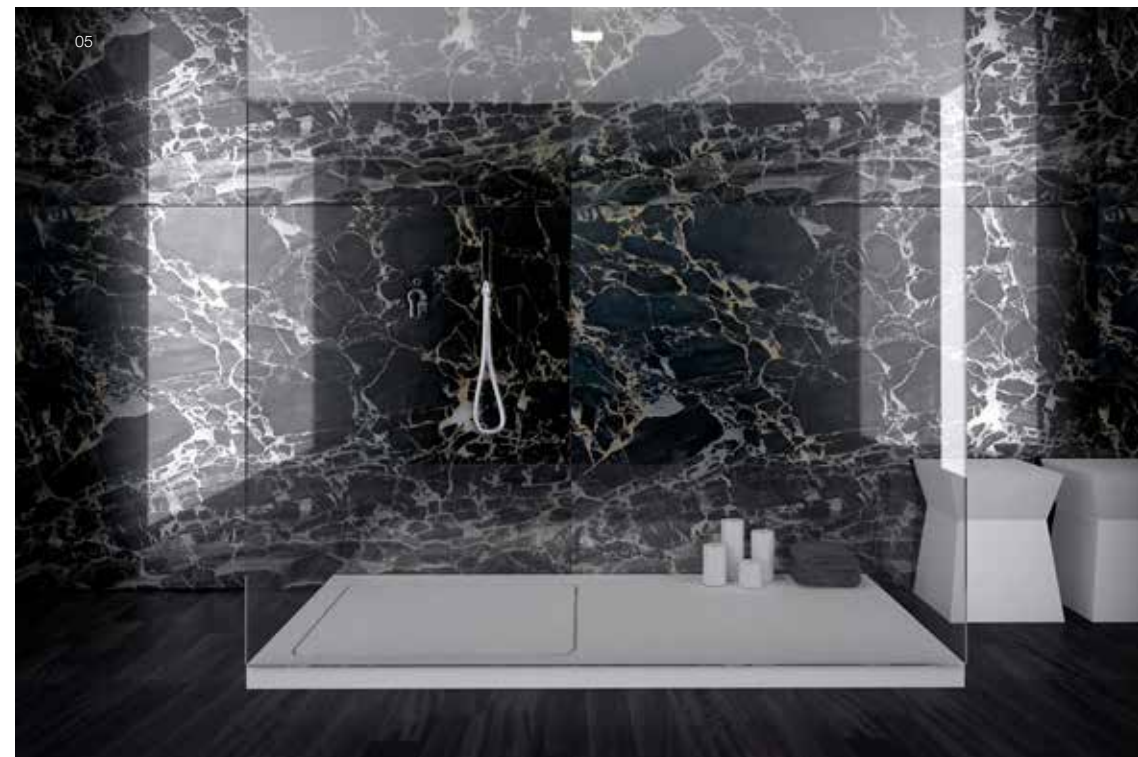

showers

daily ablution made effortless! considering that most people start their day with a refreshing shower we wanted to make that experience liberating.

everyone who has ever taken a shower has considered ideas. these ideas come more easily when that essential experience allows the mind to run free.

our amazing k|stone® shower solutions are superbly crafted to look, feel and perform outstandingly ... allowing your creativity to break free!

- 01 / shower 90, 90x90x6 cm
- 02 / shower 120, 90x120x6 cm
- 03 / shower 140, 90x140x6 cm
- 04 / shower 160, 90x160x6 cm

- 05 / shower 180, 90x180x6 cm
- 06 / shower 160, 90x160x6 cm
- 07 / shower 180, 90x180x6 cm

05