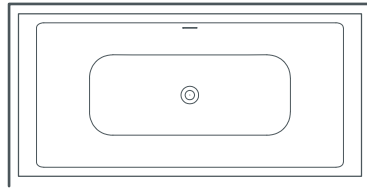

shape individual

shape brings modularity to the k|stone® collection. four basic sizes can be adapted to any individual requirement, permitting undermounted, corner, wall and free standing versions in a number of sizes to fit your space perfectly. shape is perfect for luxury contract projects, where the luxurious silky quality of k|stone® and the availability in many formats are required.

02

01 / shape bath, undermounted, from 170x70x60 cm to 210x110x60 cm

02 / shape bath, niche, from 170x70x60 cm to 210x110x60 cm

03 / shape bath, corner left, from 170x70x60 cm to 210x110x60 cm

04 / shape bath, corner right, from 170x70x60 cm to 210x110x60 cm

05 / shape bath, back to wall, from 170x70x60 cm to 210x110x60 cm

06 / shape bath, freestanding, from 170x70x60 cm to 210x110x60 cm