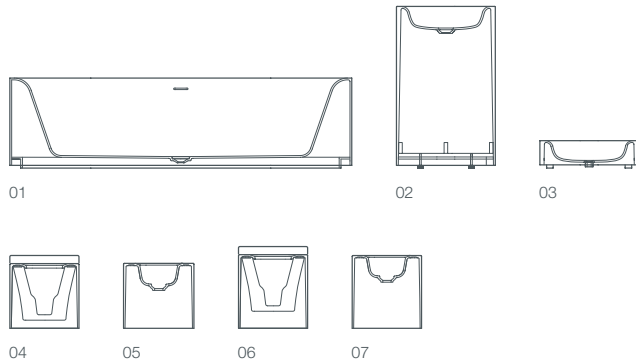

- 01 / shine bath, freestanding, 180x80x50 cm
- 02 / shine washbasin, freestanding, 53x43x90 cm
- 03 / shine washbasin, countertop, 50x40x15 cm
- 04 / shine toilet, wall hung, 58x39x36 cm
- 05 / shine bidet, wall hung, 58x39x36 cm
- 06 / shine toilet, floor mounted, 58x39x41 cm
- 07 / shine bidet, floor mounted, 58x39x41 cm

be a pioneer and discover new dimensions of luxury and extravagance. sense the embrace of this fascinating design which warmly illuminates your bathroom.

- 01 / moon washbasin, freestanding, 55x45x90 cm
- 02 / moon washbasin, countertop, 55x45x16 cm
- 03 / moon toilet, wall hung, 56x39x36 cm
- 04 / moon bidet, wall hung, 56x39x36 cm
- 05 / moon bath, freestanding, 190x90x50 cm
- 06 / moon toilet, floor mounted, 56x39x41 cm
- 07 / moon bidet, floor mounted, 56x39x41 cm