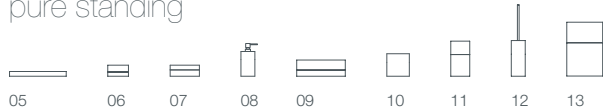

pure

the icing on the cake is provided by our comprehensive range of k|stone® accessories that makes the final bathroom presentation perfect.

there are many combinations to choose from, centered around the 'pure', 'free' and 'oval' creations adding real value, versatility and style to the most used space in your home.

pure wall mounted

- 01 / wall shelf w towel slot, 50x8x2 cm
- 02 / coat hook, 7x8x2 cm
- 03 / toilet roll holder, 16x14x27 cm
- 04 / soap dispenser, 8x8x16 cm

pure standing

- 05 / long tray, 32x12x3 cm
- 06 / soap dish, 12x9x7 cm
- 07 / cotton pad box, 18,5x8x7 cm
- 08 / soap dispenser, 8x8x16 cm
- 09 / kleenex box, 27x14,5x9 cm
- 10 / tissue box, 13,5x13,5x14 cm
- 11 / toothbrush pot w lid, 11x7x20 cm
- 12 / toilet brush holder, 8x8x40 cm
- 13 / wastebin, 20x20x30 cm