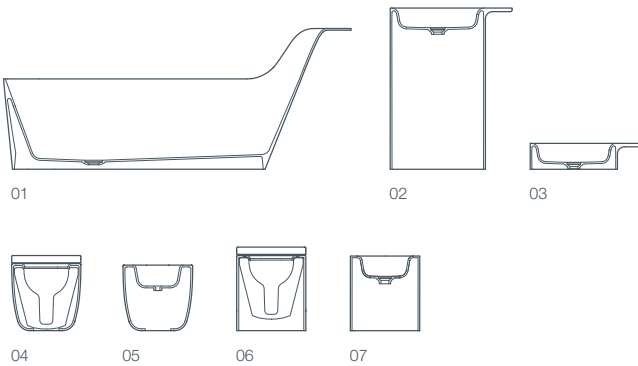

pride

pride, a strikingly attractive k|stone® evolution married with practical extended surfaces that create a wave of smooth flowing lines.

pride is comfortable in its own skin and will make your bathroom truly special, matching details and accessories will inevitably provide a daily cheer-up!

- 01 /pride bath, freestanding, 192x85x78/50 cm
- 02 /pride washbasin, freestanding, 65x40x90 cm
- 03 /pride washbasin, countertop, 65x40x15 cm
- 04 /pride toilet, wall hung, 58x39x37 cm
- 05 /pride bidet, wall hung, 58x39x37 cm
- 06 /pride toilet, floor mounted, 58x39x42 cm
- 07 /pride bidet, floor mounted, 58x39x42 cm