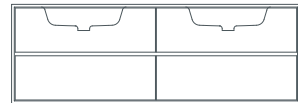

01

02

03

04

05

06

01 / strip 90 w countertop sink (all series), 90x55x55 cm

02 / strip 120 w countertop sink (all series), 120x55x55 cm

03 / strip 160 w countertop sink (all series), 160x55x55 cm

04 / strip 90 w integrated sink (oval or square), 90x55x55 cm

05 / strip 120 w integrated sink (oval or square), 120x55x55 cm

06 / strip 160 w integrated sink (oval or square), 160x55x55 cm