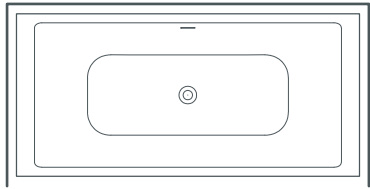

shape individual

shape brings modularity to the k|stone® collection. four basic sizes can be adapted to any individual requirement, permitting undermounted, corner, wall and free standing versions in a number of sizes to fit your space perfectly. shape is perfect for luxury contract projects, where the luxurious silky quality of k|stone® and the availability in many formats are required.

02

01 / shape bath, undermounted, from 170x70x60 cm to 210x110x60 cm

02 / shape bath, niche, from 170x70x60 cm to 210x110x60 cm

03 / shape bath, corner left, from 170x70x60 cm to 210x110x60 cm

04 / shape bath, corner right, from 170x70x60 cm to 210x110x60 cm

05 / shape bath, back to wall, from 170x70x60 cm to 210x110x60 cm

06 / shape bath, freestanding, from 170x70x60 cm to 210x110x60 cm