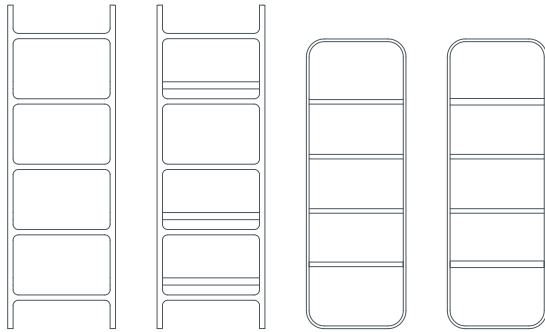

rails / bath trays

expensive bathroom textiles are a high-quality accessory in many bathrooms. why not presenting them in a high-class way? k|stone® rails and bath trays offer the best solution for presenting them in an appropriate way and round up your bathroom design adequately.

rails

bath trays

- 01 / ladder w/o shelves, 60x183x33,5 cm
- 02 / ladder w shelves, 60x180x34,5 cm
- 03 / ladder oval w/o shelves, 55x160x31,5 cm
- 04 / ladder oval w shelves, 55x160x32 cm
- 05 / towel rail x3, 64x64x9 cm
- 06 / towel rail 60, 60x2x9 cm
- 07 / towel rail 45, 45x2x9 cm

- 08 / bath bridge (pearl/glow/pride/prime/moon), 90x15x3 cm
- 09 / side tray for bath (feel/shine), 35x25x10 cm