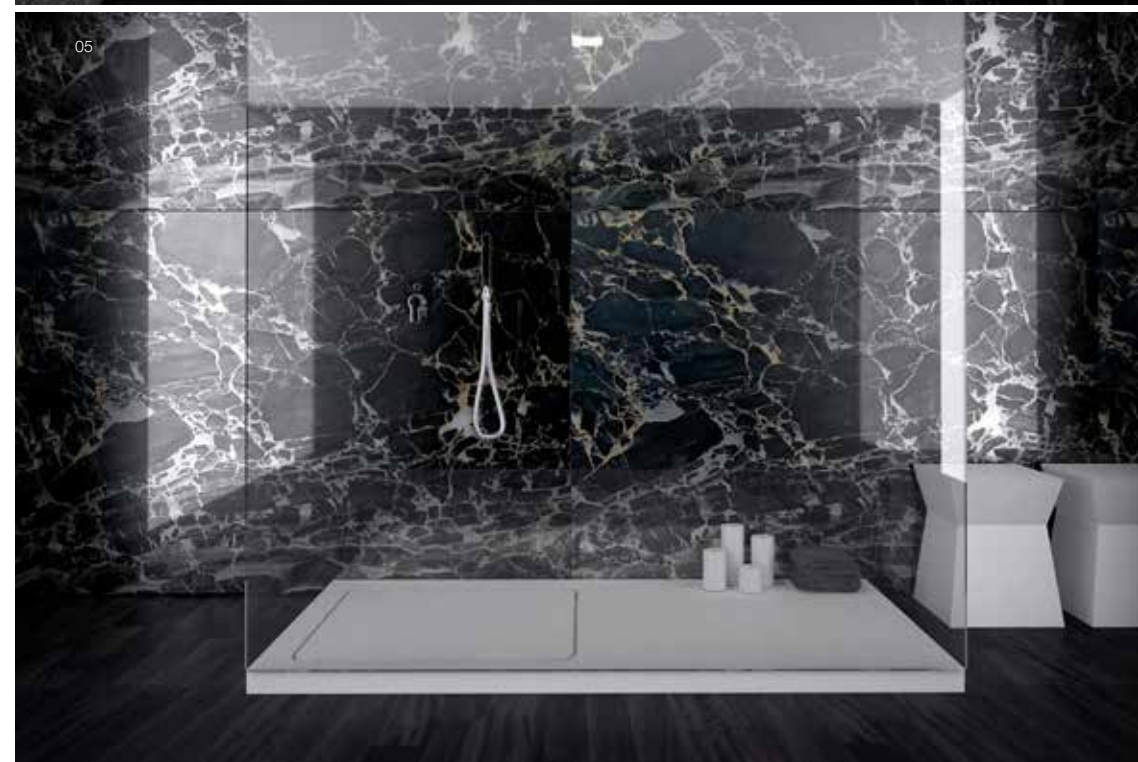

showers

daily ablution made effortless! considering that most people start their day with a refreshing shower we wanted to make that experience liberating.

everyone who has ever taken a shower has considered ideas. these ideas come more easily when that essential experience allows the mind to run free.

our amazing k|stone® shower solutions are superbly crafted to look, feel and perform outstandingly ... allowing your creativity to break free!

- 01 / shower 90, 90 x 90 x 6 cm
- 02 / shower 120, 90 x 120 x 6 cm
- 03 / shower 140, 90 x 140 x 6 cm
- 04 / shower 160, 90 x 160 x 6 cm

- 05 / shower 180, 90 x 180 x 6 cm
- 06 / shower 160, 90 x 160 x 6 cm
- 07 / shower 180, 90 x 180 x 6 cm

05