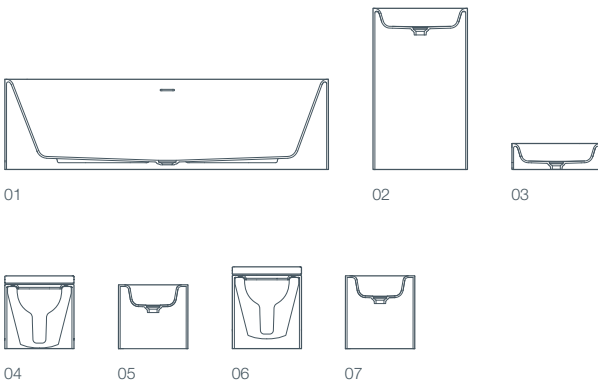

shine

'as we let our light shine we unconsciously give other people permission to do the same. as we are liberated from our own fear, our presence actually liberates others'. (marianne williamson)

inspirational words that embody the philosophy behind the exceptional series shine, which comes alive through subtle led illumination.

create a very special ambiance right in your own home with this unforgettable collection all capable of being individually illuminated.

- 01 / shine bath, freestanding, 180x80x50 cm
- 02 / shine washbasin, freestanding, 53x43x90 cm
- 03 / shine washbasin, countertop, 50x40x15 cm
- 04 / shine toilet, wall hung, 58x39x36 cm
- 05 / shine bidet, wall hung, 58x39x36 cm
- 06 / shine toilet, floor mounted, 58x39x41 cm
- 07 / shine bidet, floor mounted, 58x39x41 cm