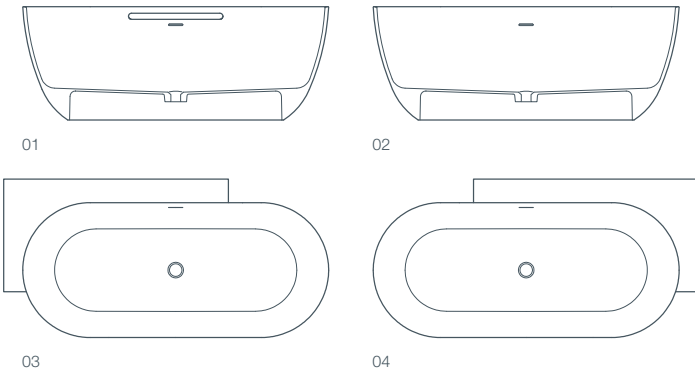

lotus

another new addition to the k|stone® collection is lotus. with its high sides it is inviting you to relax. lotus is available with cutout slots which act both as a towel rail to keep your towel handy, and also as a practical grab bar for security. another version exists without the cutouts or as a corner version for niches.

- 01 /lotus bath, freestanding, w cutouts, 170x75x63 cm
- 02 /lotus bath, freestanding, w/o cutouts, 170x75x63 cm
- 03 /lotus bath, corner left, 181x88,2x63 cm
- 04 /lotus bath, corner right, 181x88,2x63 cm