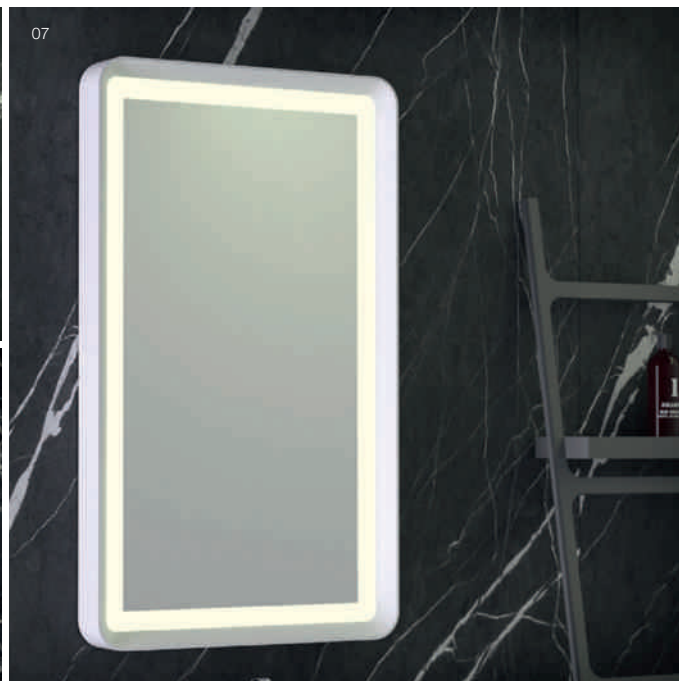

05 / mirror 70 square, 70x90x7,5 cm

06 / mirror 90 square, 90x90x7,5 cm

07 / mirror 50 oval, 50x90x7,5 cm

08 / mirror 70 oval, 70x90x7,5 cm

09 / mirror 90 oval, 90x90x7,5 cm

10 / mirror 50 round, ø 50x7,5 cm

11 / mirror 70 round, ø 70x7,5 cm

12 / mirror 90 round, ø 90x7,5 cm

02

04

11

07

rails / bath trays

expensive bathroom textiles are a high-quality accessory in many bathrooms. why not presenting them in a high-class way? k|stone® rails and bath trays offer the best solution for presenting them in an appropriate way and round up your bathroom design adequately.