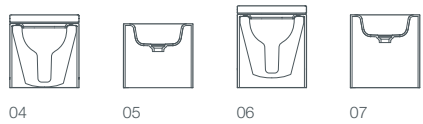

shine

'as we let our light shine we unconsciously give other people permission to do the same. as we are liberated from our own fear, our presence actually liberates others'. (marianne williamson)

inspirational words that embody the philosophy behind the exceptional series shine, which comes alive through subtle led illumination.

create a very special ambiance right in your own home with this unforgettable collection all capable of being individually illuminated.

- 01 / shine bath, freestanding, 180x80x50 cm
- 02 / shine washbasin, freestanding, 53x43x90 cm
- 03 / shine washbasin, countertop, 50x40x15 cm
- 04 / shine toilet, wall hung, 58x39x36 cm
- 05 / shine bidet, wall hung, 58x39x36 cm
- 06 / shine toilet, floor mounted, 58x39x41 cm
- 07 / shine bidet, floor mounted, 58x39x41 cm