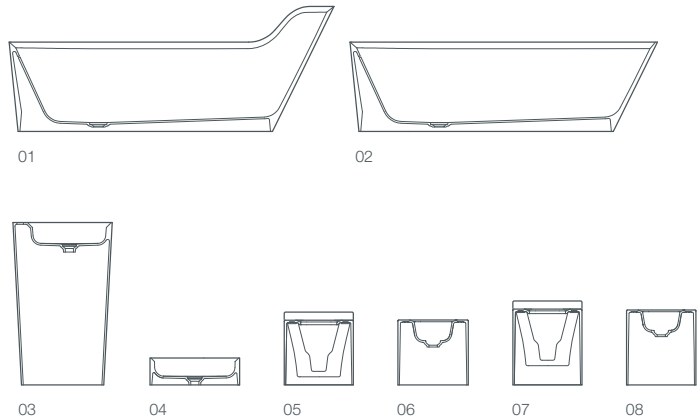

pearl

the epitome of awesome clean design. pearl interprets modern lines and is open in its uniformity. the key to the pearl is its classic form, it allows for leaning back and resting and with its warm embrace the haptic feedback is clearly perceptible.

pearl can be the center piece of a coordinated suite of bathroom furniture, all solid surface including bidet, toilet and washbasins, both freestanding and countertop.

- 01 / pearl bath, freestanding, 182x81x70/50 cm
- 02 / pearl bath oval, freestanding, 172x81x50 cm
- 03 / pearl washbasin, freestanding, 55x40x90 cm
- 04 / pearl washbasin, countertop, 50x40x15 cm
- 05 / pearl toilet, wall hung, 56x39x36 cm
- 06 / pearl bidet, wall hung, 56x39x36 cm
- 07 / pearl toilet, floor mounted, 56x39x42 cm
- 08 / pearl bidet, floor mounted, 56x39x42 cm