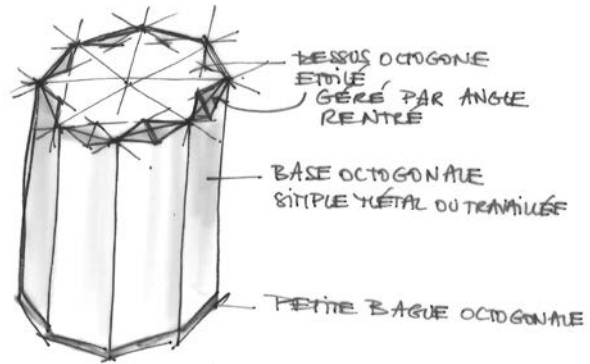

THG Paris et Haviland mélangent une nouvelle fois leurs savoir-faire pour cette collection exceptionnelle où la porcelaine se marie naturellement avec le métal.

Haviland, manufacture française de porcelaine de Limoges, est connue dans le monde entier pour ses services de table. Depuis 1842, le nom Haviland n'a cessé de briller et la Manufacture a su conserver son savoir-faire ancestral. Le résultat : des rééditions prestigieuses de décors classiques mais aussi de nouvelles créations raffinées et résolument contemporaines. L'innovation se perpétue avec cette constante créativité et cette même passion.

THG "Collection Signature XC"
Croquis de concept
30/05/17 011