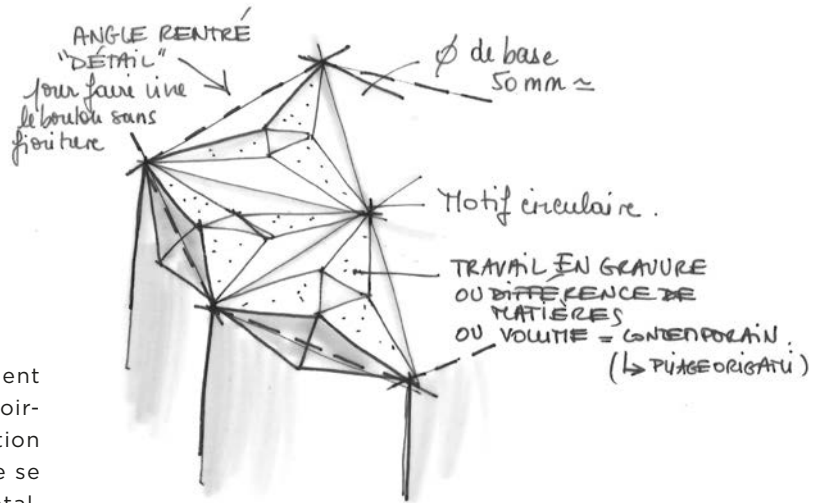

THG Paris et Haviland mélangent une nouvelle fois leurs savoir-faire pour cette collection exceptionnelle où la porcelaine se marie naturellement avec le métal.

Haviland, manufacture française de porcelaine de Limoges, est connue dans le monde entier pour ses services de table. Depuis 1842, le nom Haviland n'a cessé de briller et la Manufacture a su conserver son savoir-faire ancestral. Le résultat : des rééditions prestigieuses de décors classiques mais aussi de nouvelles créations raffinées et résolument contemporaines. L'innovation se perpétue avec cette constante créativité et cette même passion.

THG "Collection Signature XC"
Croquis de concept
30/05/17 011