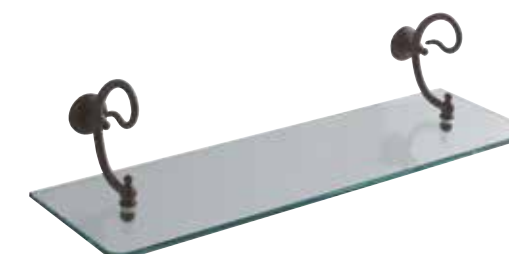

▶

**PA047**  
Portamensola con mensola in vetro  
Shelf-holder with glass plane

◀

**PA040**  
Portabicchiere da parete con bicchiere in ceramica.  
Wall-mounted glass-holder with ceramic glass

**PA100**  
Vasca bianca 170.80 h72 cm in vetroresina con piedi cromo  
White glass-resin bathtub 170.80 h72 cm with chrome plated feet