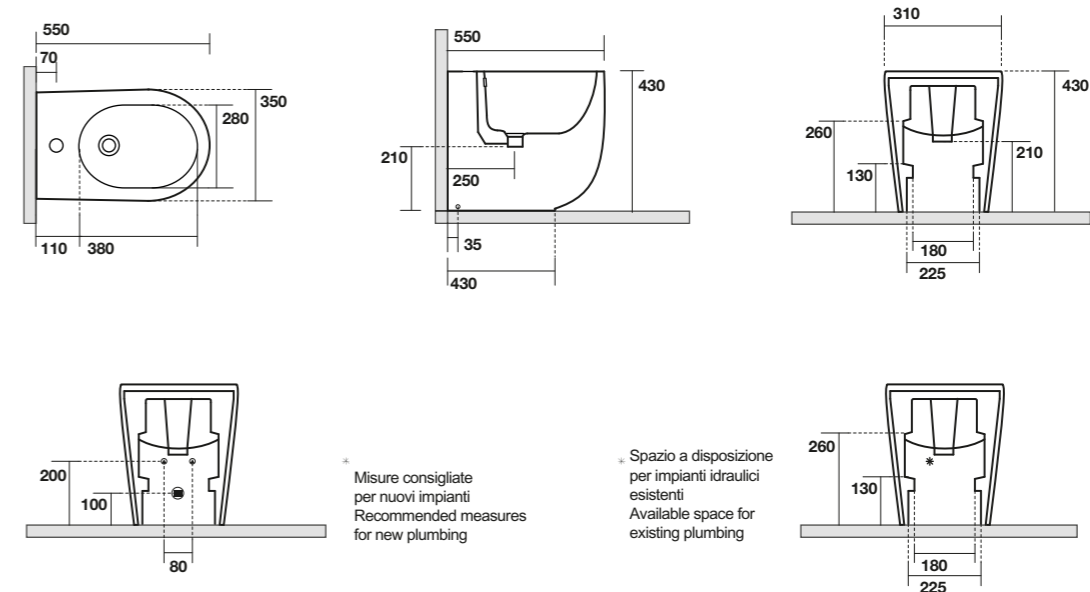

5350 Vasca freestanding NoLIta 145x78x58 in acrilico, completa di piletta clic-clac
NoLIta freestanding acrylic bath tub with push down drain plug