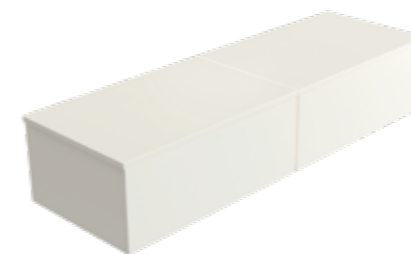

**7441**  
MOBILE 120  
FORNITURE 120

**7092 - 7099**  
PIATTO DOCCIA H3  
SHOWER TRAY H3

**5350**  
VASCA 145X78X58  
BUTH-TUB 145X78X58

**7442**  
MOBILE 160  
FORNITURE 160

**7443**  
MOBILE 180  
FORNITURE 180