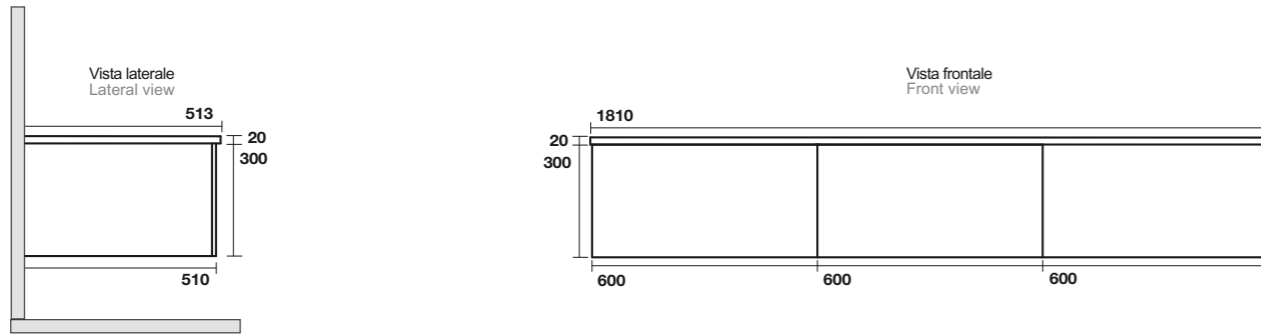

9209 Piede in metallo per mobili
Metal feet for furniture

9232 Idroscopino
Shut-off handshower

9229 Mix bidet senza scarico
Mixer faucet for bidet without drain plug

9205 Sifone Molecola per bidet 1"1/4
Siphon Molecola 1"1/4 for bidet

9235 Sifone lavabo Lux 1"1/4
Lux sinke pipe 1"1/4