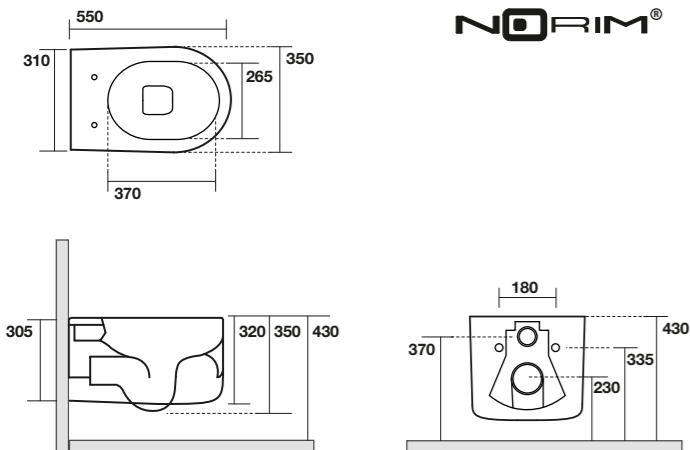

9214 Specchio contenitore in alluminio 50x70
un'anta e due ripiani interni
Alluminium mirror cabinet 50x70 one door and two
inner shelves