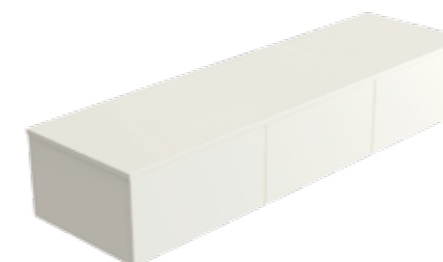

**7441**  
MOBILE 120  
FORNITURE 120

**7092 - 7099**  
PIATTO DOCCIA H3  
SHOWER TRAY H3

**5350**  
VASCA 145X78X58  
BUTH-TUB 145X78X58

**7442**  
MOBILE 160  
FORNITURE 160

**7443**  
MOBILE 180  
FORNITURE 180