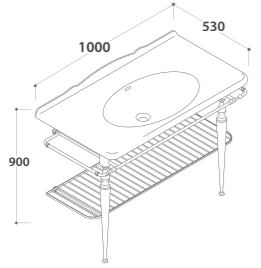

PAESTUM

Floor mounted structure
PATC23
Washbasin
PA023BI

100x53 h.82

Chromium-plated brass

Shiny white