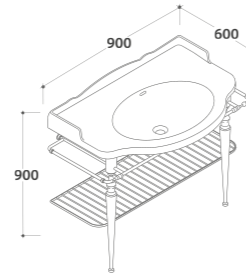

**PAESTUM**

Ceramic leg  
**PA075BI**  
Washbasin  
**PA022BI**

**110**x61 h.85

each  
  
Shiny white

**PAESTUM**

Floor mounted structure  
**PATC56**  
Washbasin  
**PA056BI**

**85**x56 h.83

Chromium-plated brass  
  
Shiny white