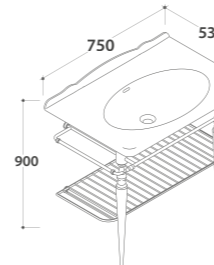

PAESTUM

Floor mounted structure
PATC28
Washbasin
PA028BI

79x53 h.82

Chromium-plated brass

Shiny white