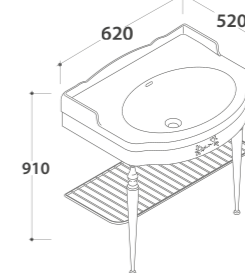

PAESTUM

Floor mounted structure
PATC57
Washbasin
PA057BI

57x52 h.82

Chromium-plated brass

Shiny white