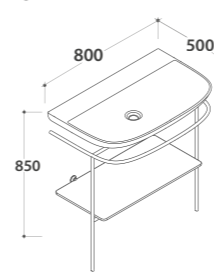

Chromium-plated brass  
  
Shiny white

**PAESTUM**

Floor mounted structure  
**PA127**  
Washbasin  
**PA057BI**

**61**x52 h.81

Old looking metal  
  
Shiny white

**STOCKHOLM**

Floor mounted structure  
**LAST081CR**  
Washbasin  
**LA080BI**