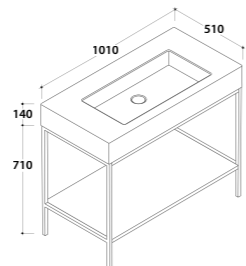

INCANTHO

Floor mounted structure
TL100XX
Washbasin
IN101ABI

100x50 h.71

Matt white BO
Matt grey GO
Rust RU

Shiny white