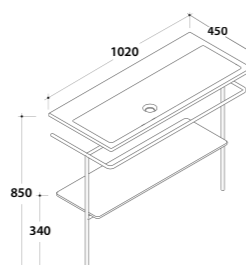

STOCKHOLM

Floor mounted structure
LAST102CR
Washbasin
LA102BI

99x43 h.71

Chromium-plated brass

Shiny white