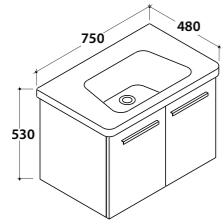

WALL-HUNG CABINETS

WASHBASIN SHELVES

FLOOR MOUNTED CABINETS

WALL-HUNG STRUCTURES

DAILY

Wall-hung base 1 drawer

DAM3Y

Washbasin
GR075BI

71x46 h.48

Laquered
Laminate oak laquered

Shiny white

DAILY

Wall-hung base 2 doors

DAM4Y

Washbasin
GR075BI

71x46 h.48

Laquered
Laminate oak laquered

Shiny white

WOOD

Wall-hung base 1 drawer

L07024XX

Wall-hung base for D1071
L07124XX

70x50 h.24

Laquered
Laquered DELIZIA
Matt laquered

DELIZIA

FORTY3

Wall-hung base 1 drawer

FOM3Y

Washbasin
FO070BI

67x46 h.48

Smoke 906 - Desert 907
Laquered
Laminate oak laquered

Shiny white

WOOD

Wall-hung base 1 drawer

L04524XX

45x50 h.24

Laquered
Laquered DELIZIA
Matt laquered

DELIZIA

WOOD

Washbasin shelves

50

DELIZIA

On request available
in linear meters

MML052XX

M20552XX

M20052XX

M19052XX

M18052XX

M17052XX

M16052XX

M14552XX

M14052XX

M13552XX

M11552XX

M10052XX

M09052XX

M07052XX

M04552XX

PAESTUM

Floor mounted
base 1 drawer

PS110XX

Washbasin
PA022BI

102x58 h.81,5

Gold-leaf finish FO
Silver-leaf finish FA

Carbone CA
Melograno ME
Creta CT
Clay CL

Black oak finish RN
White oak finish RB

Shiny white

PAESTUM

Floor mounted
base 1 drawer

PS100XX

Washbasin
PA023BI

93x51 h.84

Gold-leaf finish FO
Silver-leaf finish FA

Carbone CA
Melograno ME
Creta CT
Clay CL

Black oak finish RN
White oak finish RB

Shiny white

PAESTUM

Floor mounted
base 1 drawer

PS071XX

Washbasin
PA006BI

69x56 h.80

Gold-leaf finish FO
Silver-leaf finish FA

Carbone CA
Melograno ME
Creta CT
Clay CL

Black oak finish RN
White oak finish RB

Shiny white

FORTY3

Floor mounted base

FOM4Y

Washbasin
FO063BI

58x49 h.78

Smoke 906 - Desert 907
Laquered
Laminate oak laquered

Shiny white

PAESTUM

Wall-hung structure

PASC22

Washbasin
PA022BI

108x62 h.47

Chromium-plated brass

Shiny white

PAESTUM

Wall-hung structure

PA037