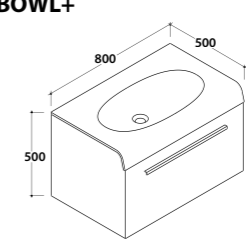

97x46 h.48

BOWL+

Wall-hung base 1 drawer

BPM3Y

Washbasin

BP080BI

77x49,5 h.48

Shiny white