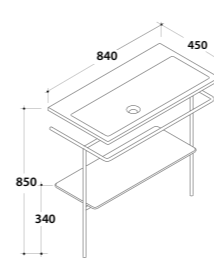

STOCKHOLM

Floor mounted structure
LAST084CR
Washbasin
LA084BI

81x43 h.71

Chromium-plated brass

Shiny white