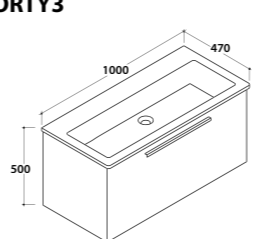

FORTY3

Wall-hung base 1 drawer

FOM2Y

Washbasin

FO100BI

Smoke 906 - Desert 907
Laquered
Laminate oak laquered

Shiny white