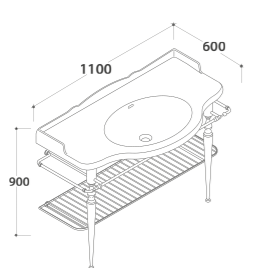

PAESTUM

Floor mounted structure
PATC22
Washbasin
PA022BI

105x59 h.83

Chromium-plated brass

Shiny white