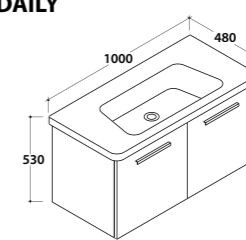

107x49,5 h.48

100x50 h.24

DAILY

Wall-hung base 2 doors

DAM2Y

Washbasin

GR100BI

96x46 h.48

Laquered
Laminate oak laquered

Shiny white