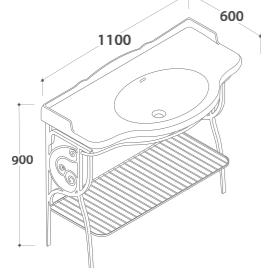

PAESTUM

Floor mounted structure
PA036
Washbasin
PA022BI

103x61 h.81

Old looking metal

Shiny white