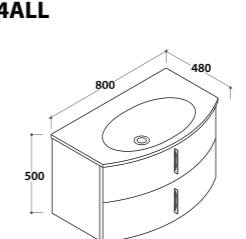

98x48 h.49

97x46 h.48

4ALL

Wall-hung base 2 drawers

MDMC80Y

Washbasin

MD080BI

78x48 h.49

Shiny white