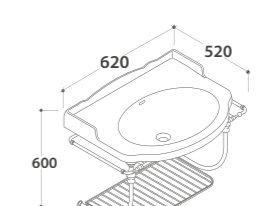

PA128

Washbasin  
PA057BI

61x54 h.47

Old looking metal

Shiny white

PAESTUM

Wall-hung structure

PASC57