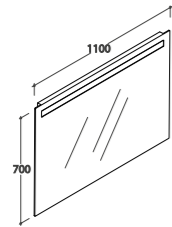

110_{x70}
BPS110