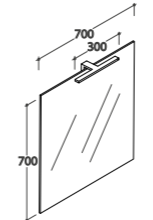

70_{x70}
BPL070