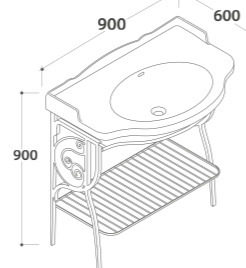

**PAESTUM**

Floor mounted structure  
**PATC22**  
Washbasin  
**PA022BI**

**105**x59 h.83

Chromium-plated brass  
  
Shiny white

**PAESTUM**

Floor mounted structure  
**PA072**  
Washbasin  
**PA056BI**

**85**x55 h.81