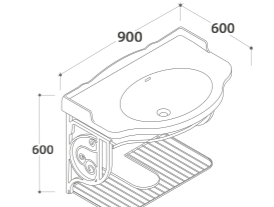

PAESTUM

Wall-hung structure

PA067

Washbasin
PA056BI

84x54 h.47

Old looking metal

Shiny white