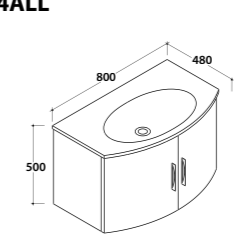

98x48 h.49

98x48 h.49

4ALL

Wall-hung base 2 doors

MDMA80Y

Washbasin

MD080BI

78x48 h.49

Shiny white