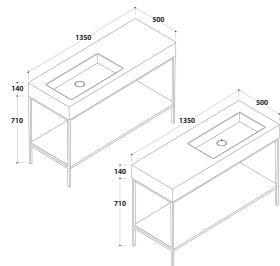

Washbasin  
PA057BI

59x52 h.48

Chromium-plated brass

Shiny white

**INCANTHO**

Floor mounted structure  
**TL135XX**  
Washbasin  
**IN136SABI / IN136DABI**

**135**x50 h.71

Matt white BO  
Matt grey GO  
Rust RU  
  
Shiny white