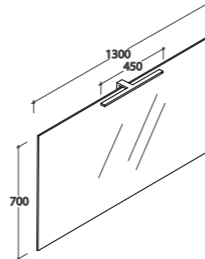

130_{x70}
BPL130