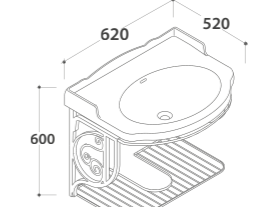

Wall-hung structure

PA035

Washbasin  
PA006BI

69x57 h.56

Old looking metal

Shiny white

PAESTUM

Wall-hung structure