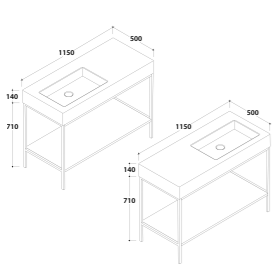

**INCANTHO**

Floor mounted structure  
**TL100XX**  
Washbasin  
**IN101ABI**

**100**x50 h.71

Matt white BO  
Matt grey GO  
Rust RU  
  
Shiny white

**INCANTHO**

Floor mounted structure  
**TL115XX**  
Washbasin  
**IN116SABI / IN116DABI**