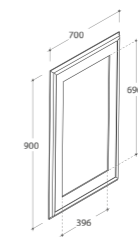

Mirror

PS101XX

100_{x90}

Black oak finish RN
White oak finish RB

PAESTUM