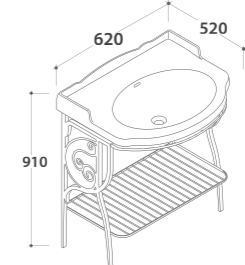

PAESTUM

Floor mounted structure
PA127
Washbasin
PA057BI

61x52 h.81

Old looking metal

Shiny white