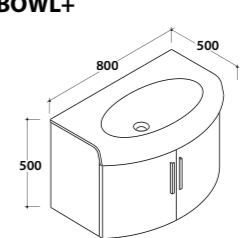

98x49,5 h.48

98x48 h.49

BOWL+

Wall-hung base 2 doors

BPM4Y

Washbasin

BP081BI

78x49,5 h.48

Shiny white