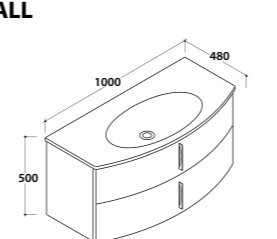

4ALL

Wall-hung base 2 drawers

MDMC10Y

Washbasin

MD100.BI

Smoke 906 - Desert 907
Laquered
Laminate oak laquered

Shiny white