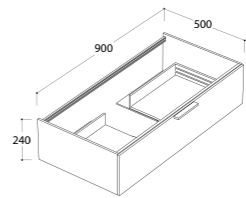

100x50 h.24

98x49,5 h.48

WOOD

Wall-hung base 1 drawer

L09024XX

Wall-hung base for DI091

L09124XX

Laquered

Laquered DELIZIA

DELIZIA

90x50 h.24

Matt laquered