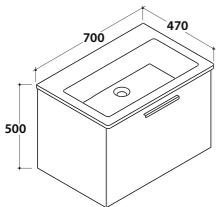

WALL-HUNG CABINETS

WASHBASIN SHELVES

FLOOR MOUNTED CABINETS

WALL-HUNG STRUCTURES

DAILY

Wall-hung base 1 drawer

DAM3Y

Washbasin
GR075BI

71x46 h.48

Laquered
Laminate oak laquered

Shiny white

DAILY

Wall-hung base 2 doors

DAM4Y

Washbasin
GR075BI

71x46 h.48

Laquered
Laminate oak laquered

Shiny white

WOOD

Wall-hung base 1 drawer

L07024XX

Wall-hung base for D1071
L07124XX

70x50 h.24

Laquered
Laquered DELIZIA
Matt laquered

DELIZIA

FORTY3

Wall-hung base 1 drawer

FOM3Y

Washbasin
FO070BI

67x46 h.48

Smoke 906 - Desert 907
Laquered
Laminate oak laquered

Shiny white

WOOD

Wall-hung base 1 drawer

L04524XX

45x50 h.24

Laquered
Laquered DELIZIA
Matt laquered

DELIZIA

WOOD

Washbasin shelves

50

DELIZIA

On request available
in linear meters

MML052XX

M20552XX

M20052XX

M19052XX

M18052XX

M17052XX

M16052XX

M14552XX

M14052XX

M13552XX

M11552XX

M10052XX

M09052XX

M07052XX

M04552XX

PAESTUM

Floor mounted
base 1 drawer

PS110XX

Washbasin
PA022BI

102x58 h.81,5

Gold-leaf finish FO
Silver-leaf finish FA

Carbone CA
Melograno ME
Creta CT
Clay CL

Black oak finish RN
White oak finish RB

Shiny white

PAESTUM

Floor mounted
base 1 drawer

PS100XX

Washbasin
PA023BI

93x51 h.84

Gold-leaf finish FO
Silver-leaf finish FA

Carbone CA
Melograno ME
Creta CT
Clay CL

Black oak finish RN
White oak finish RB

Shiny white

PAESTUM

Floor mounted
base 1 drawer

PS071XX

Washbasin
PA006BI

69x56 h.80

Gold-leaf finish FO
Silver-leaf finish FA

Carbone CA
Melograno ME
Creta CT
Clay CL

Black oak finish RN
White oak finish RB

Shiny white

FORTY3

Floor mounted base

FOM4Y

Washbasin
FO063BI

58x49 h.78

Smoke 906 - Desert 907
Laquered
Laminate oak laquered

Shiny white

PAESTUM

Wall-hung structure

PASC22

Washbasin
PA022BI

108x62 h.47

Chromium-plated brass

Shiny white

PAESTUM

Wall-hung structure

PA037