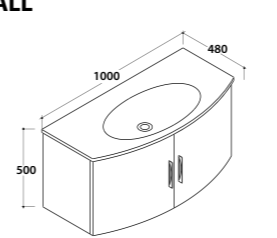

4ALL

Wall-hung base 2 doors

MDMA10Y

Washbasin

MD100.BI

Smoke 906 - Desert 907
Laquered
Laminate oak laquered

Shiny white