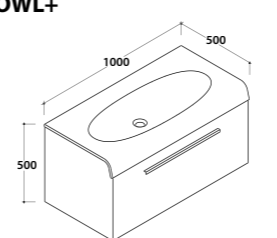

BOWL+

Wall-hung base 1 drawer

BPM1Y

Washbasin

BP100BI

Smoke 906 - Desert 907
Laquered
Laminate oak laquered

Shiny white