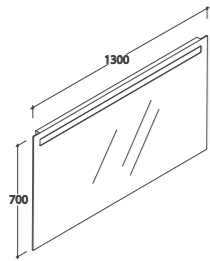

**77**x51 h.73

Chromium-plated brass  
  
Shiny white

**PAESTUM**

Floor mounted structure  
**PATC57**  
Washbasin  
**PA057BI**

**57**x52 h.82

Chromium-plated brass  
  
Shiny white

**130**<sub>x70</sub>  
BPS130