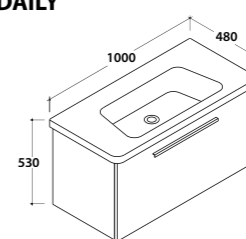

123x46 h.48

107x49,5 h.48

DAILY

Wall-hung base 1 drawer

DAM1Y

Washbasin

GR100BI

96x46 h.48

Laquered
Laminate oak laquered

Shiny white