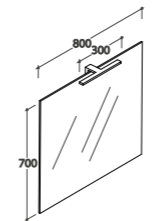

80_{x70}
BPL080