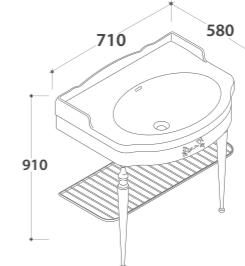

PAESTUM

Floor mounted structure
PATC06
Washbasin
PA006BI

65x56 h.82

Chromium-plated brass

Shiny white