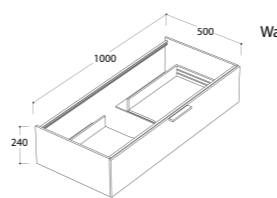

WOOD

Wall-hung base 1 drawer

L10024XX

Laquered

Laquered DELIZIA

DELIZIA

Matt laquered