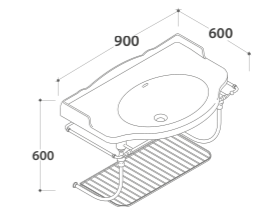

Shiny white

PAESTUM

Wall-hung structure

PASC56

Washbasin  
PA056BI

88x56 h.46

Chromium-plated brass

Shiny white