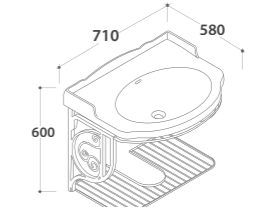

PAESTUM

Wall-hung structure

PA067

Washbasin  
PA056BI

84x54 h.47

Old looking metal

Shiny white

PAESTUM