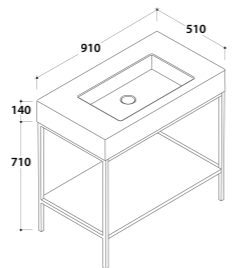

**90**x53 h.88

each  
  
Shiny white

**PAESTUM**

Floor mounted structure  
**PATC23**  
Washbasin  
**PA023BI**

**100**x53 h.82

Chromium-plated brass  
  
Shiny white

**INCANTHO**

Floor mounted structure  
**TL090BO**  
Washbasin  
**IN091ABI**