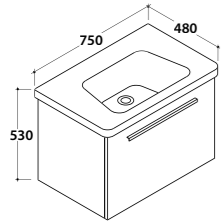

WASHBASIN SHELVES

FLOOR MOUNTED CABINETS

WALL-HUNG STRUCTURES

DAILY

Wall-hung base 1 drawer

DAM3Y

Washbasin  
GR075BI

71x46 h.48