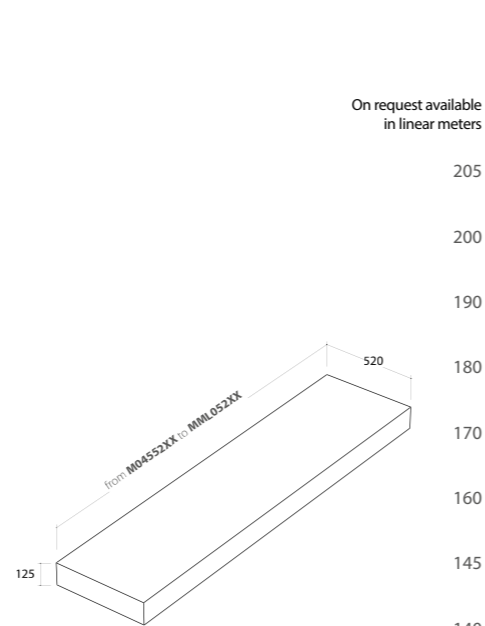

Wall-hung base 1 drawer

L04524XX

45x50 h.24

Laquered  
Laquered DELIZIA  
Matt laquered

DELIZIA

WOOD

Washbasin shelves

50