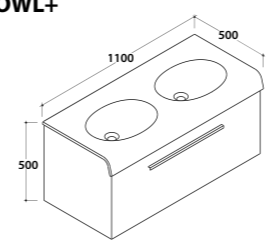

BOWL+

Wall-hung base 1 drawer

BPM2Y

Washbasin

BP110BI

Smoke 906 - Desert 907
Laquered
Laminate oak laquered

Shiny white