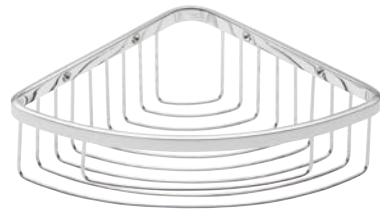

G00.4RACK2
Porte-serviette
Towel rack

G00.612
Distributeur de savon liquide
Dispenser of liquid soap

G00.3627
Porte-savon d'angle
Corner soap dish

G00.219S
Plaque WC
WC flush plate

G00.2704
Boîte à mouchoirs
Tissue box