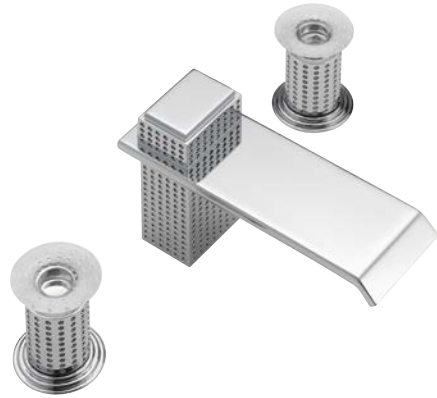

A6B.41G

Profil métal à manettes
Design by Jamie Drake

A6G.151
Profil cristal,
design by Jamie Drake & Lalique

A6P.151
Profil onyx noir à manettes,
design by Jamie Drake

A35.151
Bambou cristal clair,
design by Studio THG Paris & Lalique